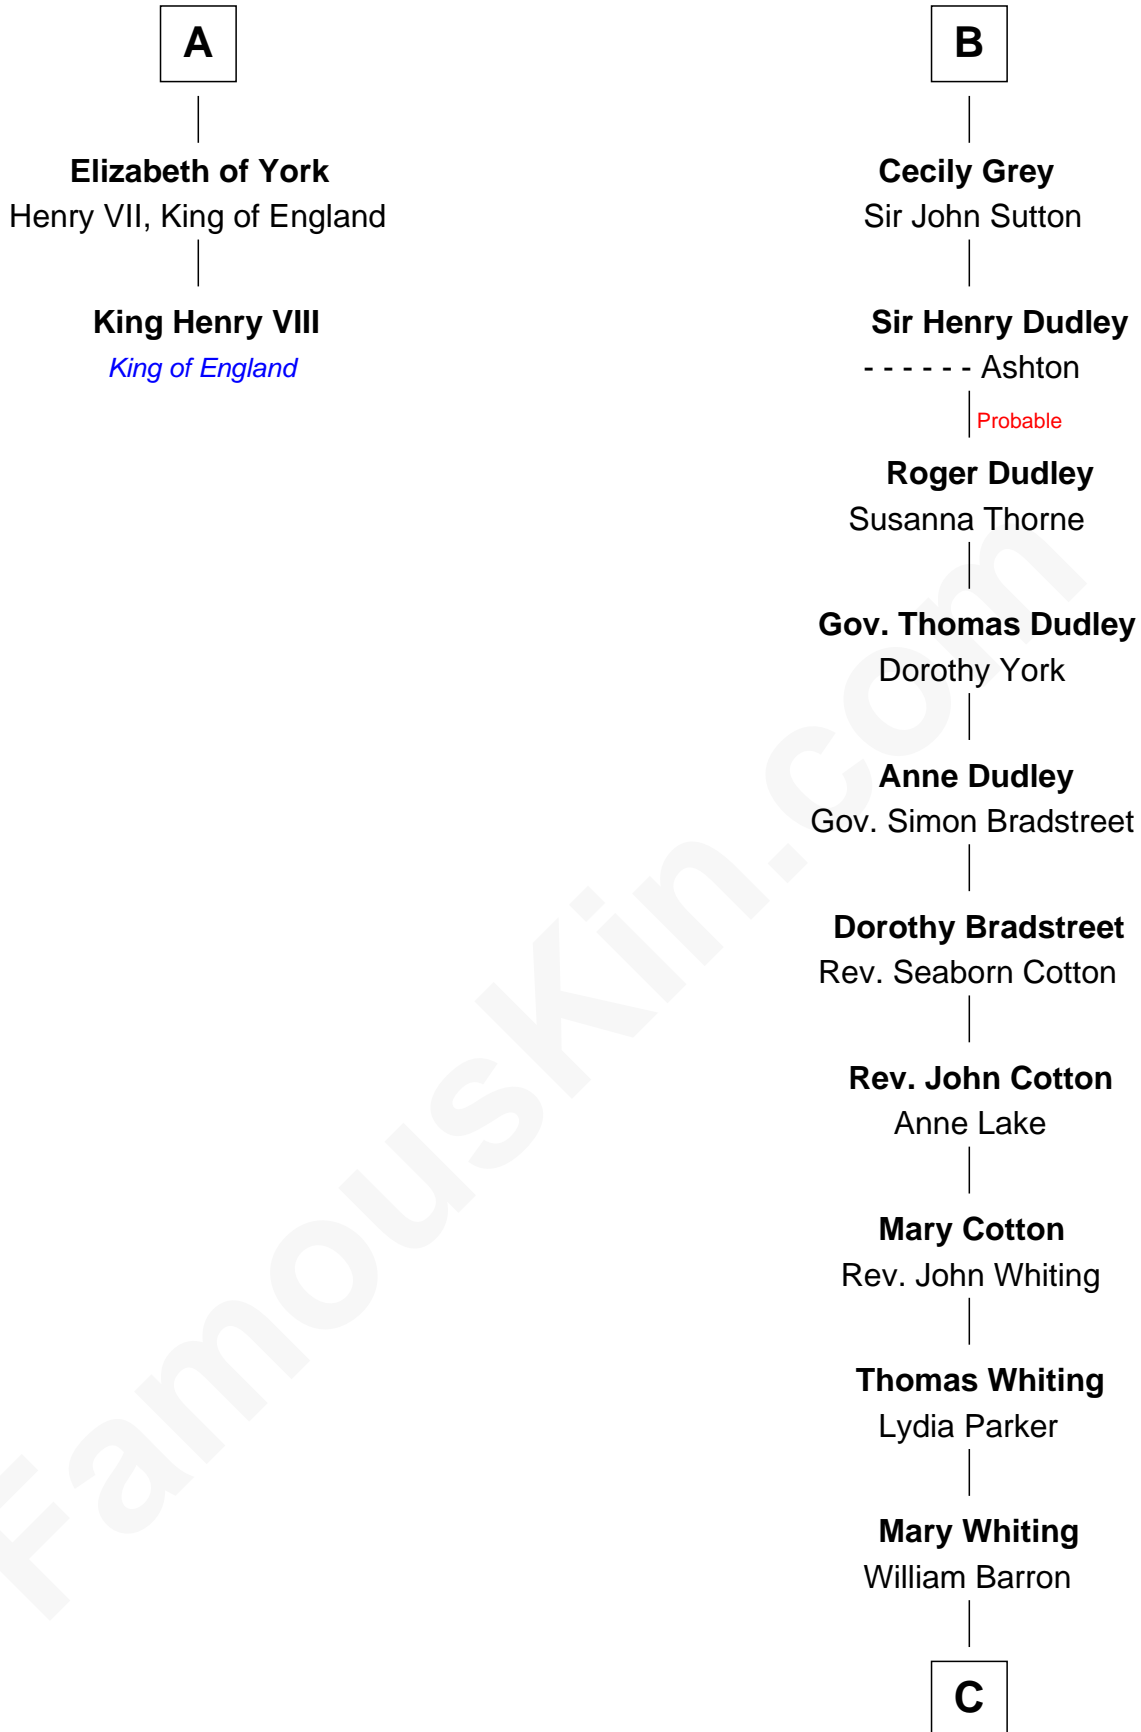

FamousKin.com
Relationship Chart of
King Henry VIII
King of England

8th cousin 12 times removed of
James Sherman
27th U.S. Vice-President

C

—
Mary Augusta Barron
Stalham Williams

—
Frances Lucretia Williams
Richard Winslow Sherman

—
Mary Frances Sherman
Richard Updike Sherman

—
James Sherman
27th U.S. Vice-President

FamousKin.com