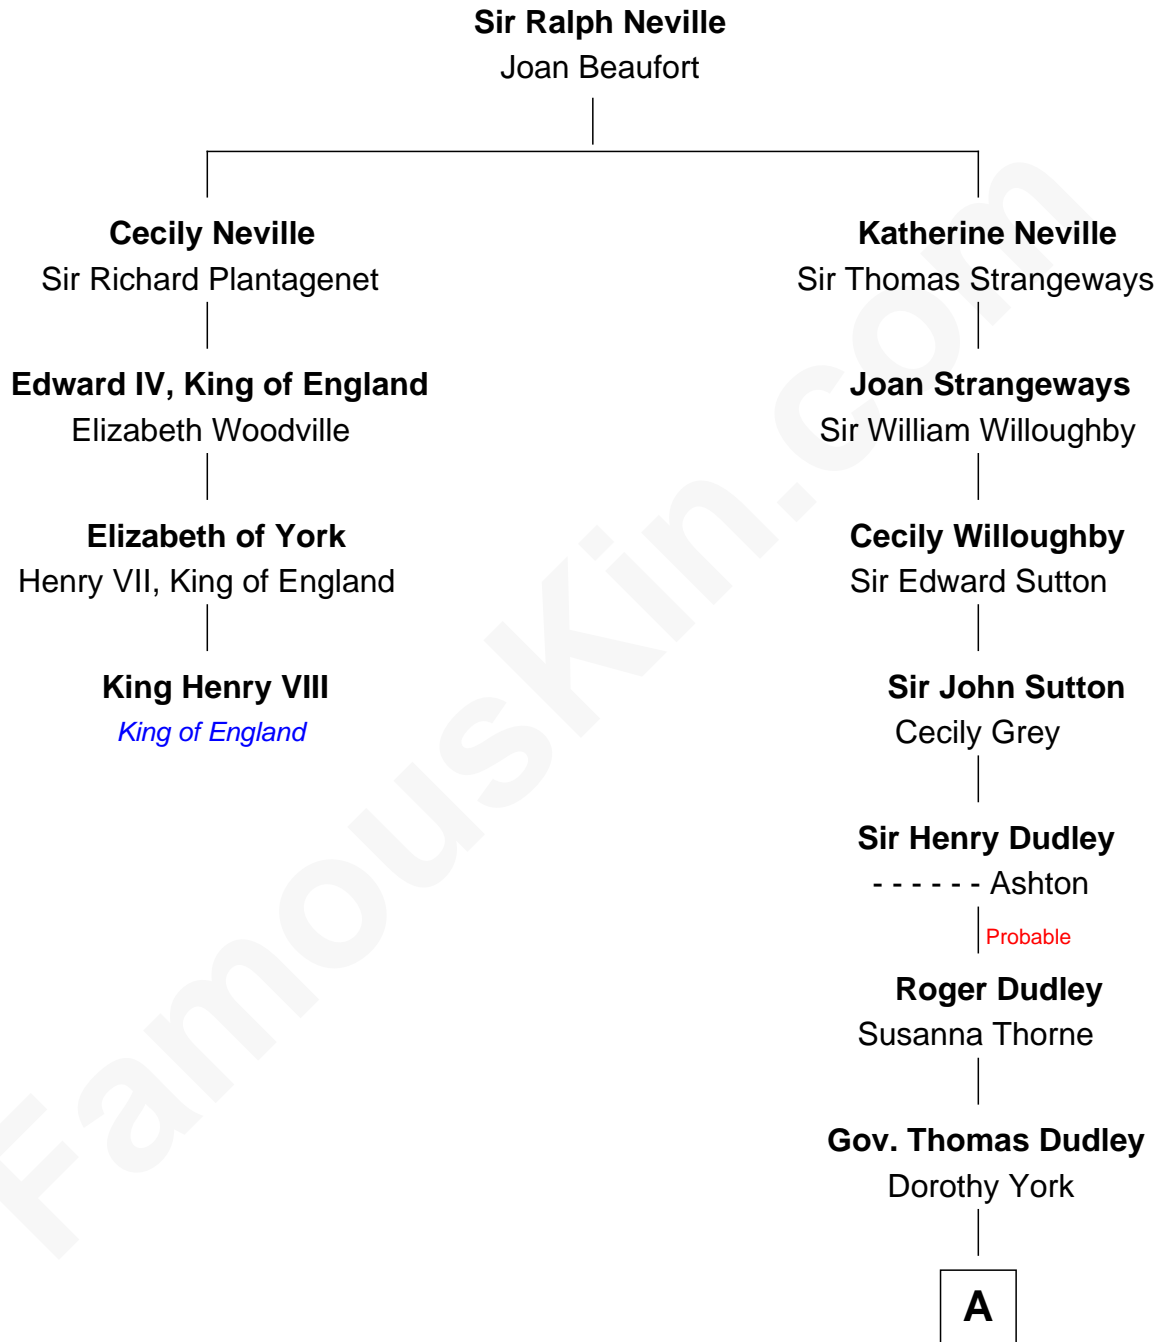

FamousKin.com
Relationship Chart of
King Henry VIII
King of England

3rd cousin 13 times removed of
James Sherman
27th U.S. Vice-President

A

Anne Dudley

Gov. Simon Bradstreet

Dorothy Bradstreet

Rev. Seaborn Cotton

Mary Augusta Barron

Stalham Williams

Frances Lucretia Williams

Richard Winslow Sherman

Mary Frances Sherman

Richard Updike Sherman

James Sherman

27th U.S. Vice-President