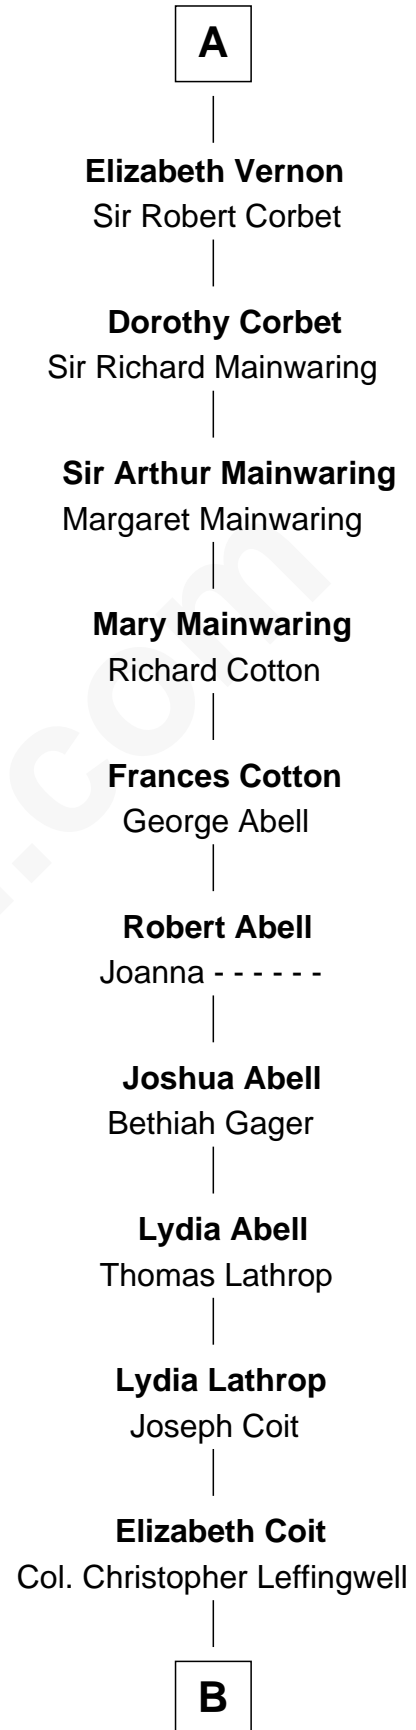

# FamousKin.com

## Relationship Chart of

### King Henry VIII

*King of England*

7th cousin 14 times removed of

**Allen Dulles**  
*5th Director of the C.I.A.*

**B**

**Joanna Leffingwell**

Charles Lathrop

**Harriet Wadsworth Lathrop**

Rev. Miron Winslow

**Harriet Lathrop Winslow**

Rev. John Welsh Dulles

**Allen Macy Dulles**

Edith Foster

**Allen Dulles**

*5th Director of the C.I.A.*

FamousKin.com