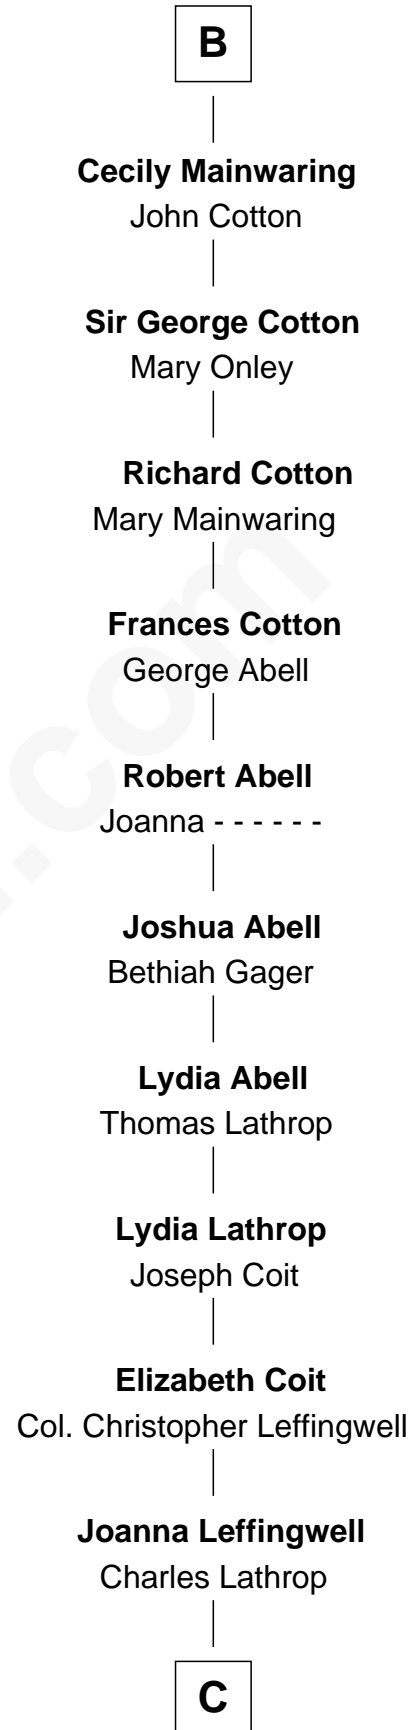

FamousKin.com

Relationship Chart of

King Henry VIII

King of England

9th cousin 11 times removed of

Allen Dulles
5th Director of the C.I.A.

C

—
Harriet Wadsworth Lathrop

Rev. Miron Winslow

—
Harriet Lathrop Winslow

Rev. John Welsh Dulles

—
Allen Macy Dulles

Edith Foster

—
Allen Dulles

5th Director of the C.I.A.

FamousKin.com