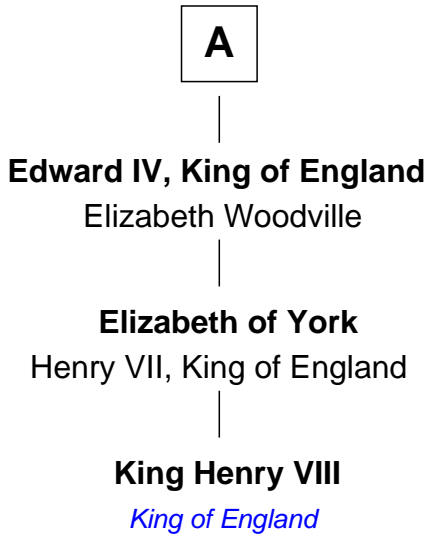

FamousKin.com

Relationship Chart of

King Henry VIII

King of England

9th cousin 11 times removed of

Allen Dulles
5th Director of the C.I.A.

C

—
Harriet Wadsworth Lathrop