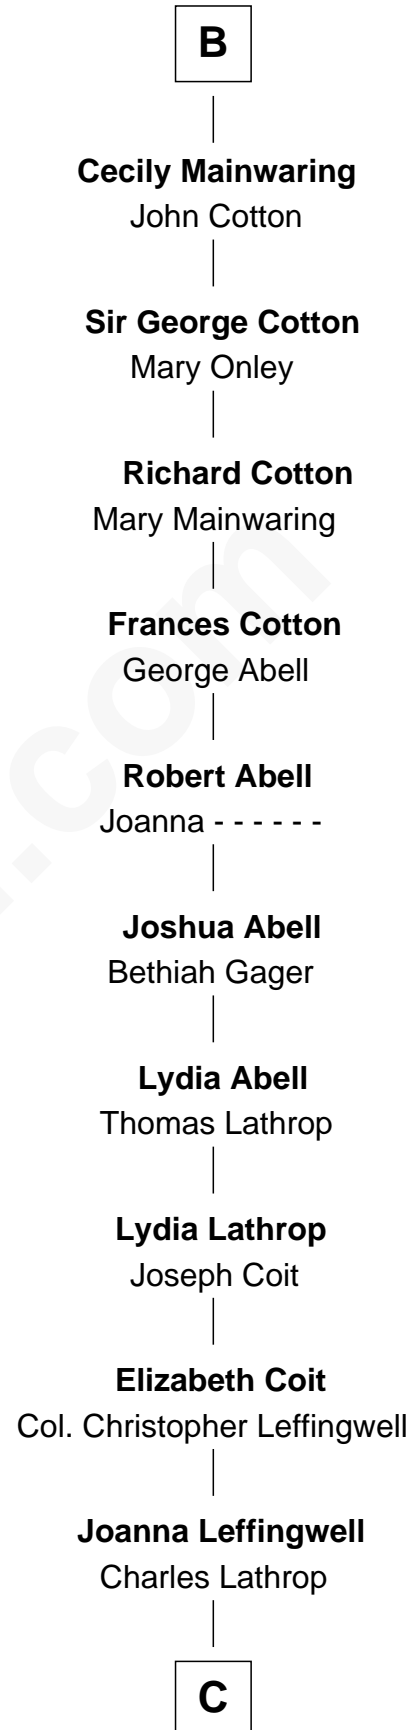

## Relationship Chart of

### King Henry VIII

*King of England*

9th cousin 11 times removed of

**Allen Dulles**  
*5th Director of the C.I.A.*

**C**

—  
**Harriet Wadsworth Lathrop**

Rev. Miron Winslow

—  
**Harriet Lathrop Winslow**

Rev. John Welsh Dulles

—  
**Allen Macy Dulles**

Edith Foster

—  
**Allen Dulles**

*5th Director of the C.I.A.*

FamousKin.com