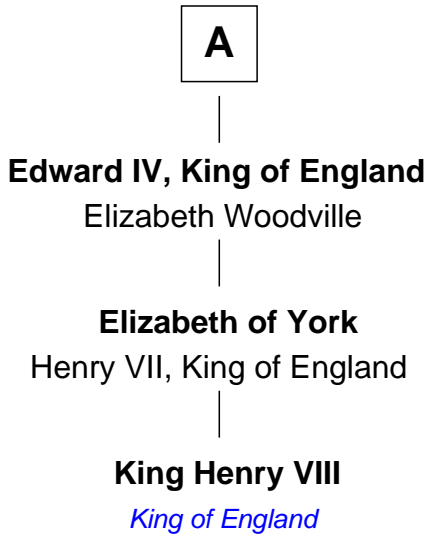

## Relationship Chart of

### King Henry VIII

*King of England*

9th cousin 11 times removed of

**Allen Dulles**  
*5th Director of the C.I.A.*

**C**

—  
**Harriet Wadsworth Lathrop**

Rev. Miron Winslow

—  
**Harriet Lathrop Winslow**