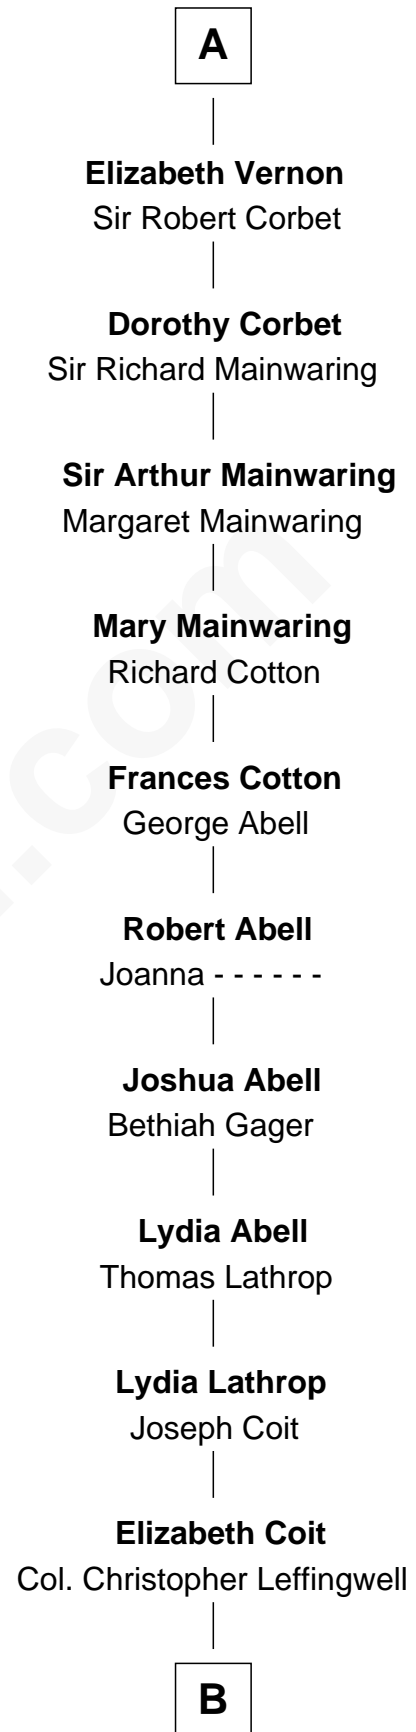

# FamousKin.com

## Relationship Chart of

### King Henry VIII

*King of England*

7th cousin 14 times removed of

**John Foster Dulles**  
*52nd U.S. Secretary of State*

**B**

**Joanna Leffingwell**

Charles Lathrop

**Harriet Wadsworth Lathrop**

Rev. Miron Winslow

**Harriet Lathrop Winslow**

Rev. John Welsh Dulles

**Allen Macy Dulles**

Edith Foster

**John Foster Dulles**

*52nd U.S. Secretary of State*

FamousKin.com