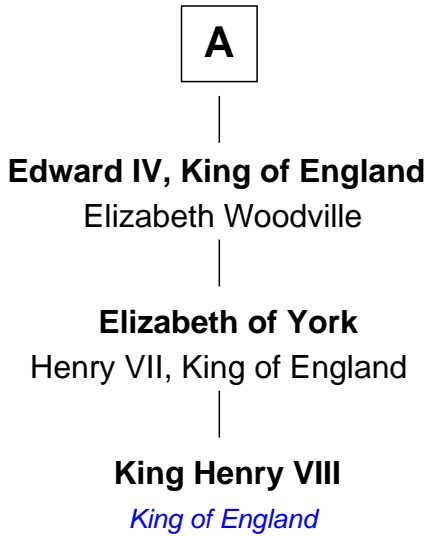

**FamousKin.com**  
**Relationship Chart of**  
**King Henry VIII**  
*King of England*

9th cousin 11 times removed of

**John Foster Dulles**  
*52nd U.S. Secretary of State*

**C**

—  
**Harriet Wadsworth Lathrop**