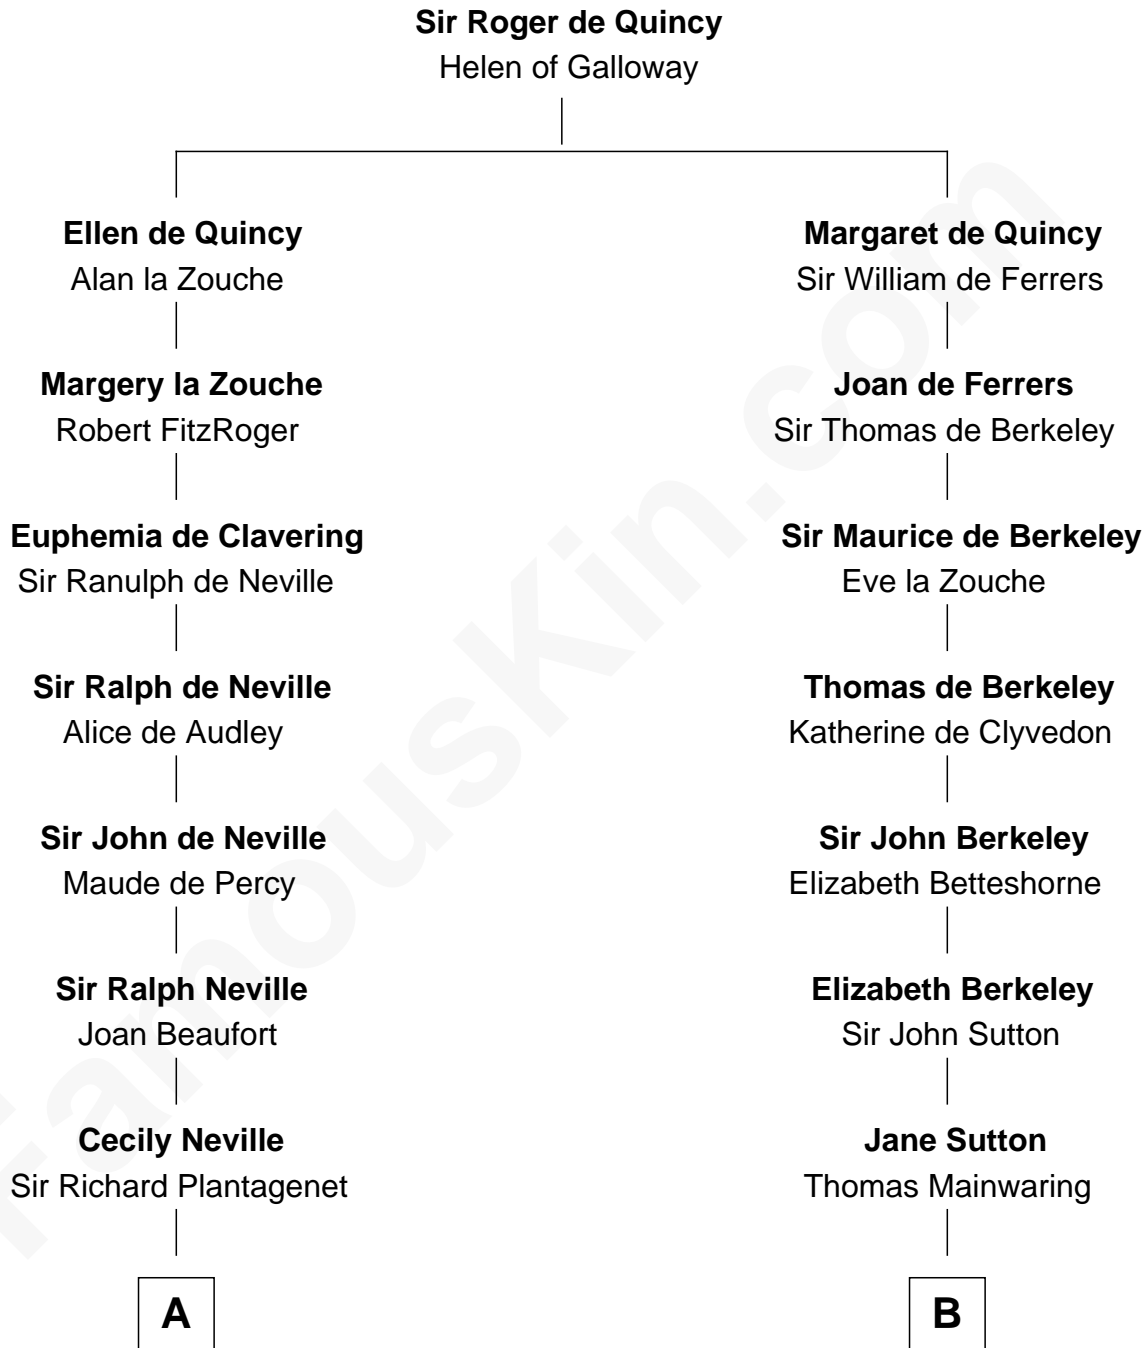

**FamousKin.com**  
**Relationship Chart of**  
**King Henry VIII**  
*King of England*

9th cousin 11 times removed of

**John Foster Dulles**  
*52nd U.S. Secretary of State*

**C**

—  
**Harriet Wadsworth Lathrop**

Rev. Miron Winslow

—  
**Harriet Lathrop Winslow**

Rev. John Welsh Dulles

—  
**Allen Macy Dulles**

Edith Foster

—  
**John Foster Dulles**

*52nd U.S. Secretary of State*

FamousKin.com