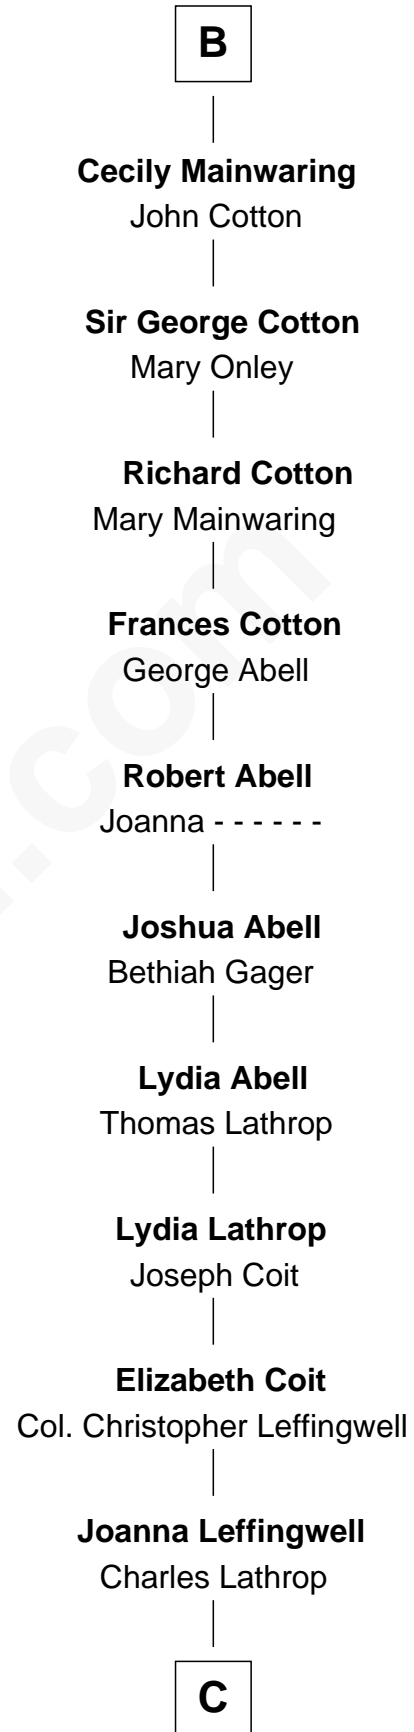

**FamousKin.com**  
**Relationship Chart of**  
**King Henry VIII**  
*King of England*

9th cousin 11 times removed of

**John Foster Dulles**  
*52nd U.S. Secretary of State*

**C**

—  
**Harriet Wadsworth Lathrop**

Rev. Miron Winslow

—  
**Harriet Lathrop Winslow**

Rev. John Welsh Dulles

—  
**Allen Macy Dulles**

Edith Foster

—  
**John Foster Dulles**

*52nd U.S. Secretary of State*

FamousKin.com