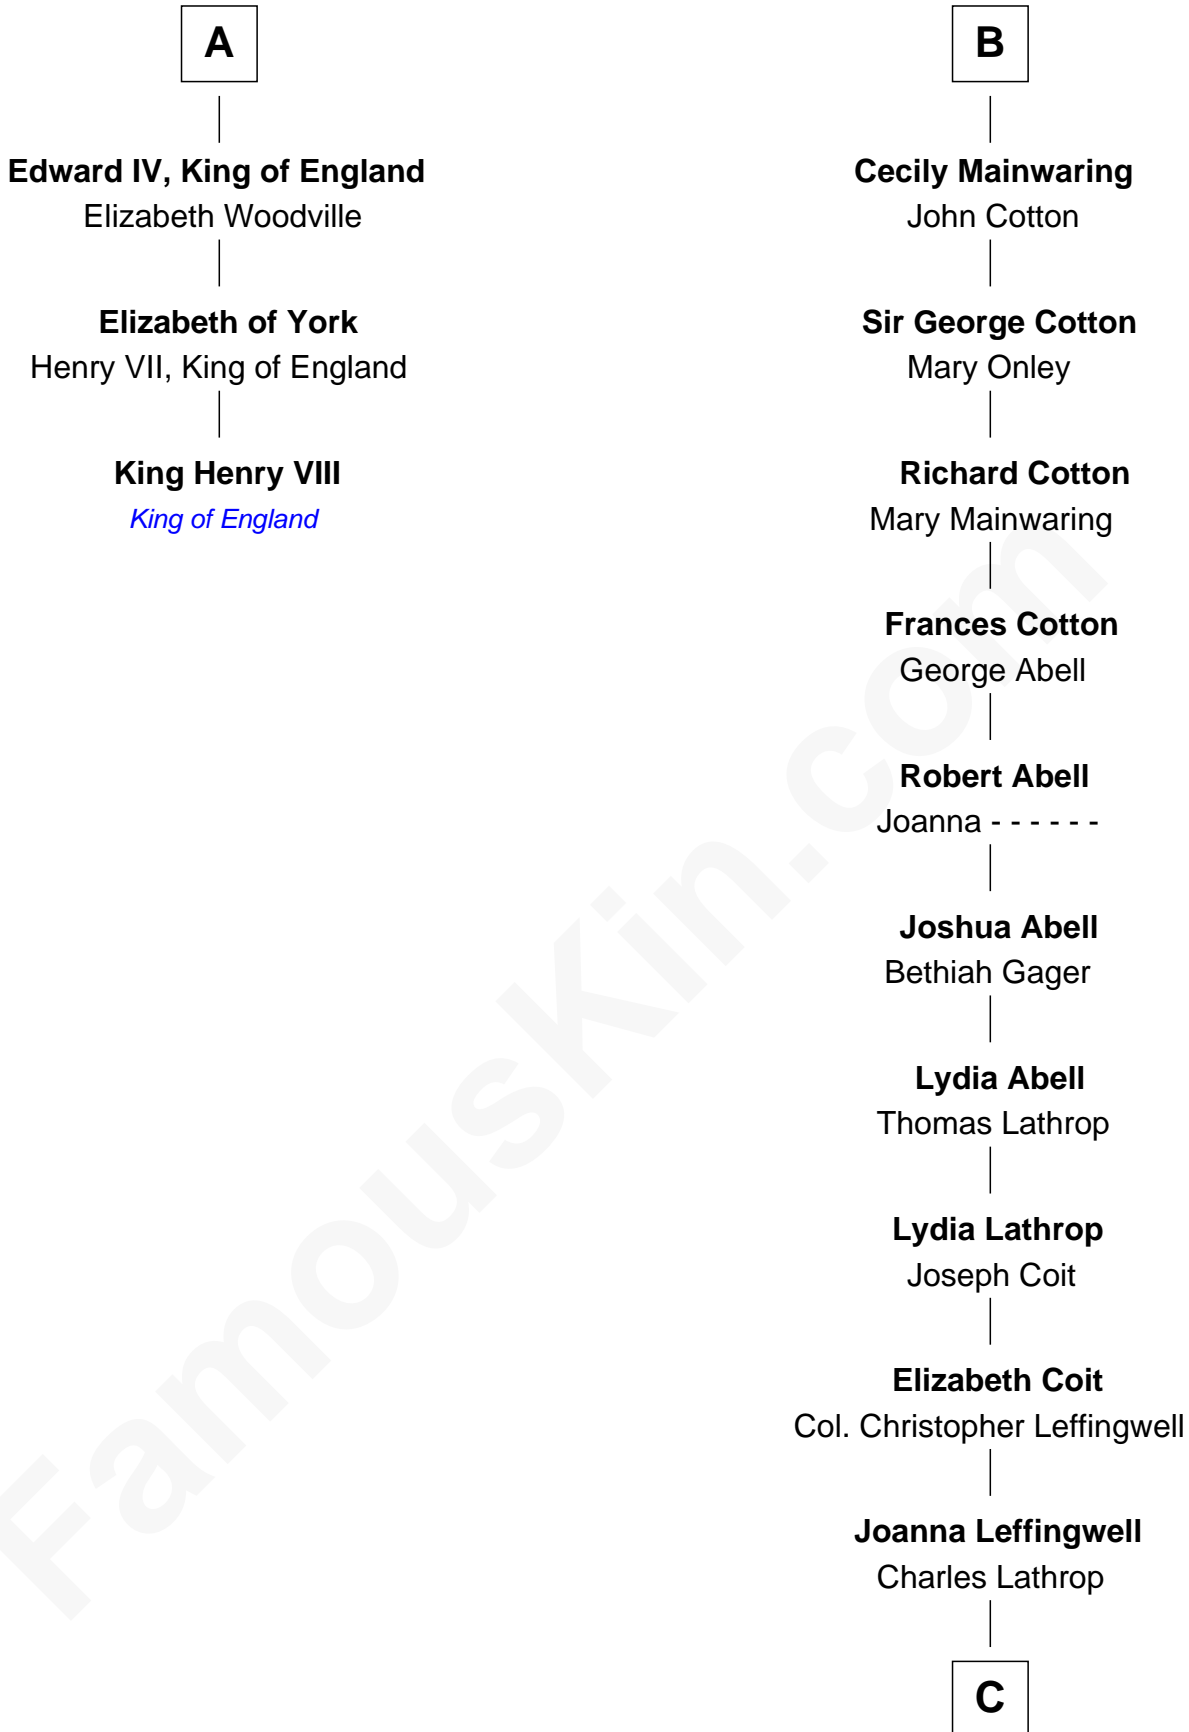

FamousKin.com
Relationship Chart of
King Henry VIII
King of England

9th cousin 11 times removed of

John Foster Dulles
52nd U.S. Secretary of State

C

—
Harriet Wadsworth Lathrop

Rev. Miron Winslow

—
Harriet Lathrop Winslow