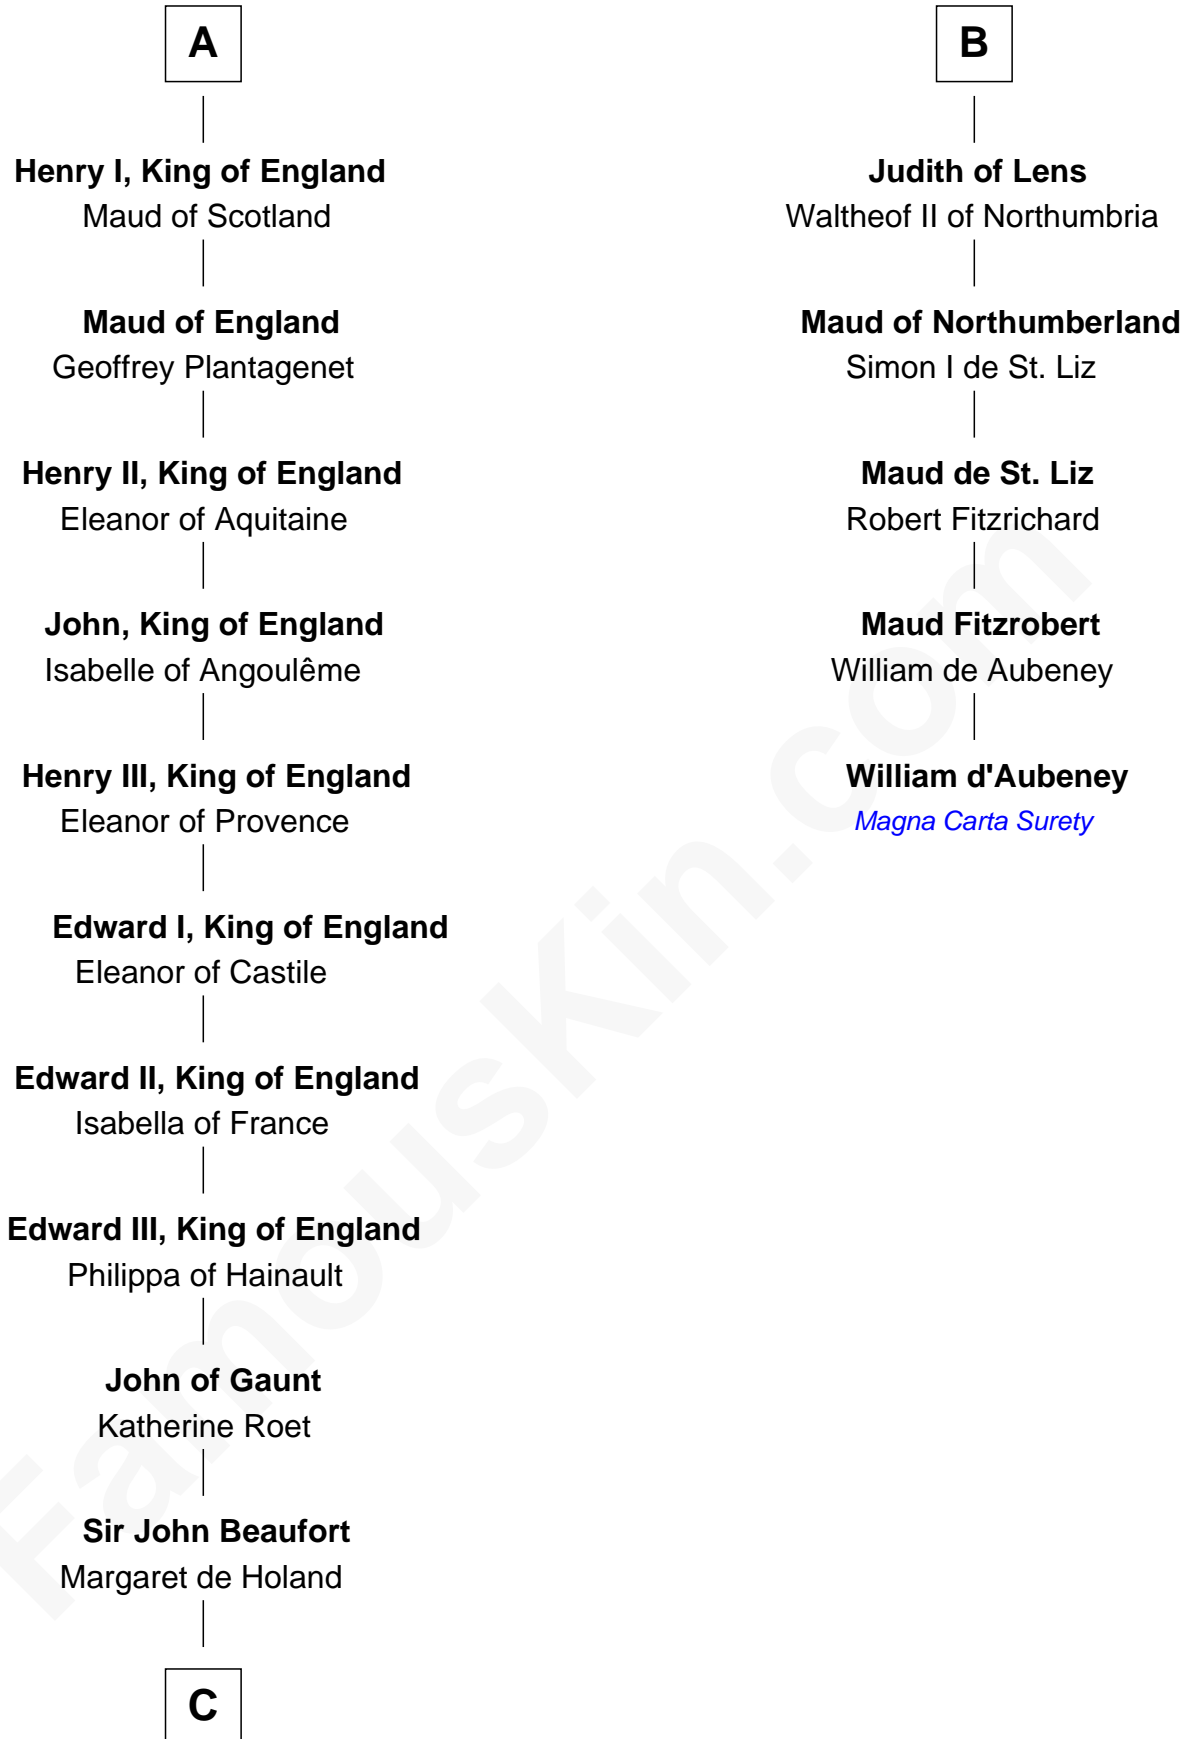

# FamousKin.com Relationship Chart of

**King Henry VIII**

*King of England*

11th cousin 9 times removed of

**William d'Aubeny**

*Magna Carta Surety*

**C**

—  
**John Beaufort**  
Margaret Beauchamp

—  
**Margaret Beaufort**  
Edmund Tudor

—  
**Henry VII, King of England**  
Elizabeth of York

—  
**King Henry VIII**  
*King of England*

FamousKin.com