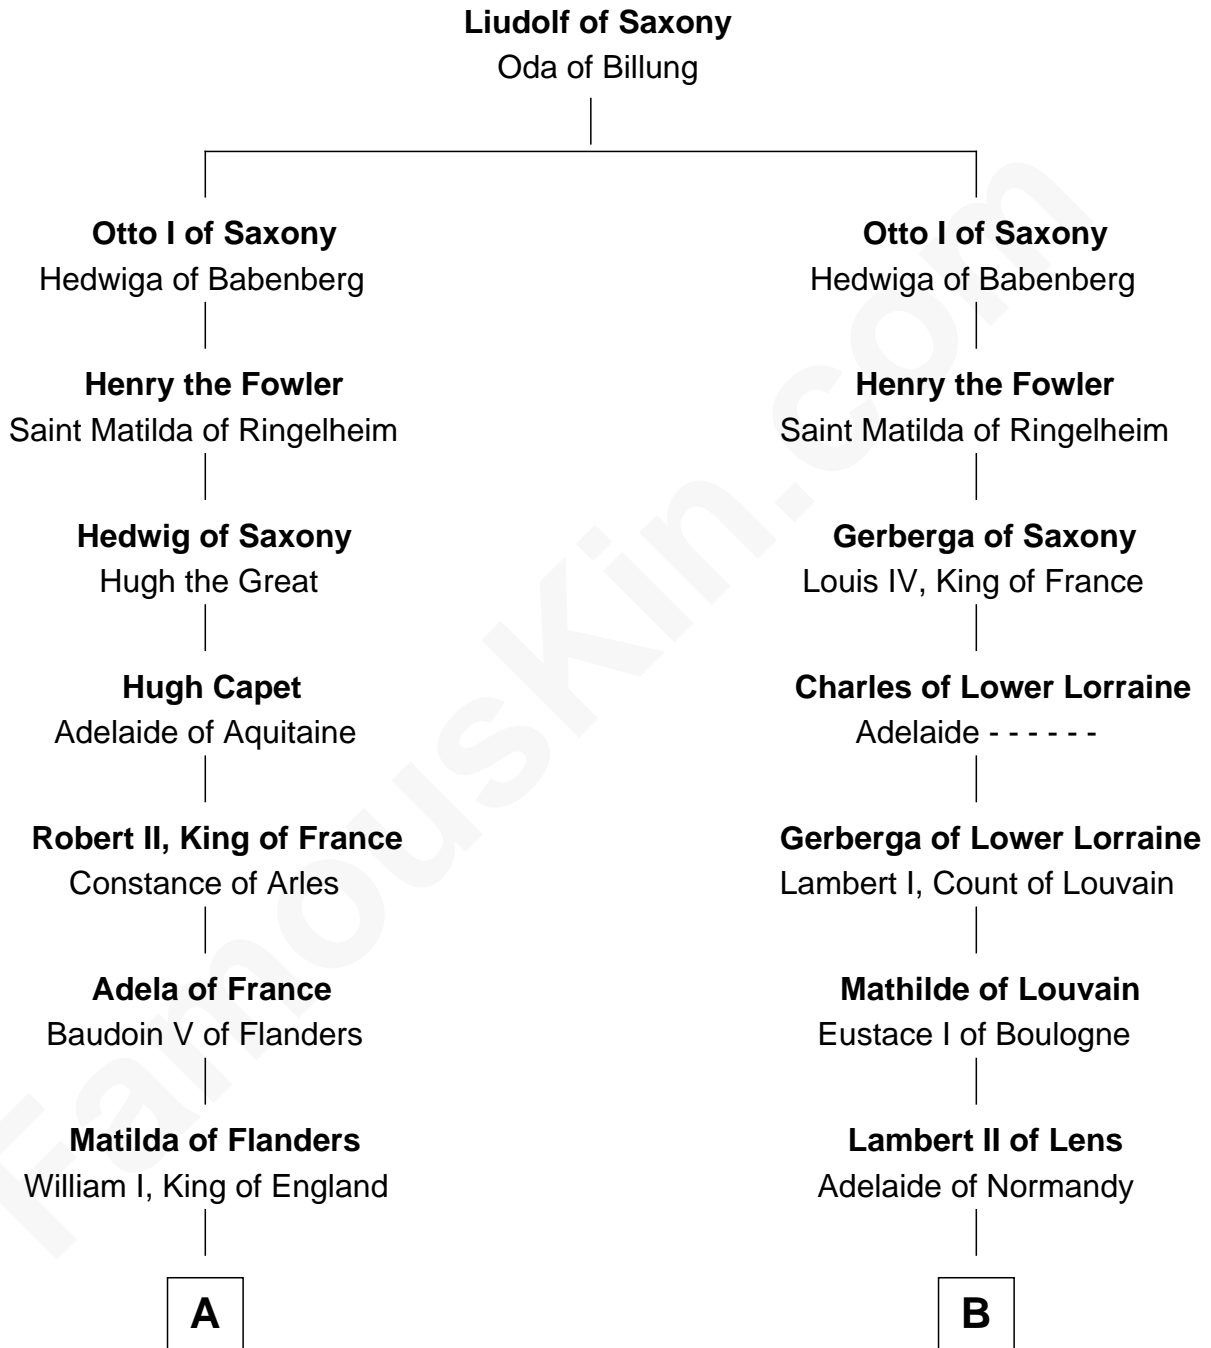

# FamousKin.com Relationship Chart of

**King Henry VIII**

*King of England*

11th cousin 9 times removed of

**William d'Aubeny**

*Magna Carta Surety*

**C**

—  
**John Beaufort**  
Margaret Beauchamp

—  
**Margaret Beaufort**  
Edmund Tudor

—  
**Henry VII, King of England**  
Elizabeth of York

—  
**King Henry VIII**  
*King of England*

FamousKin.com