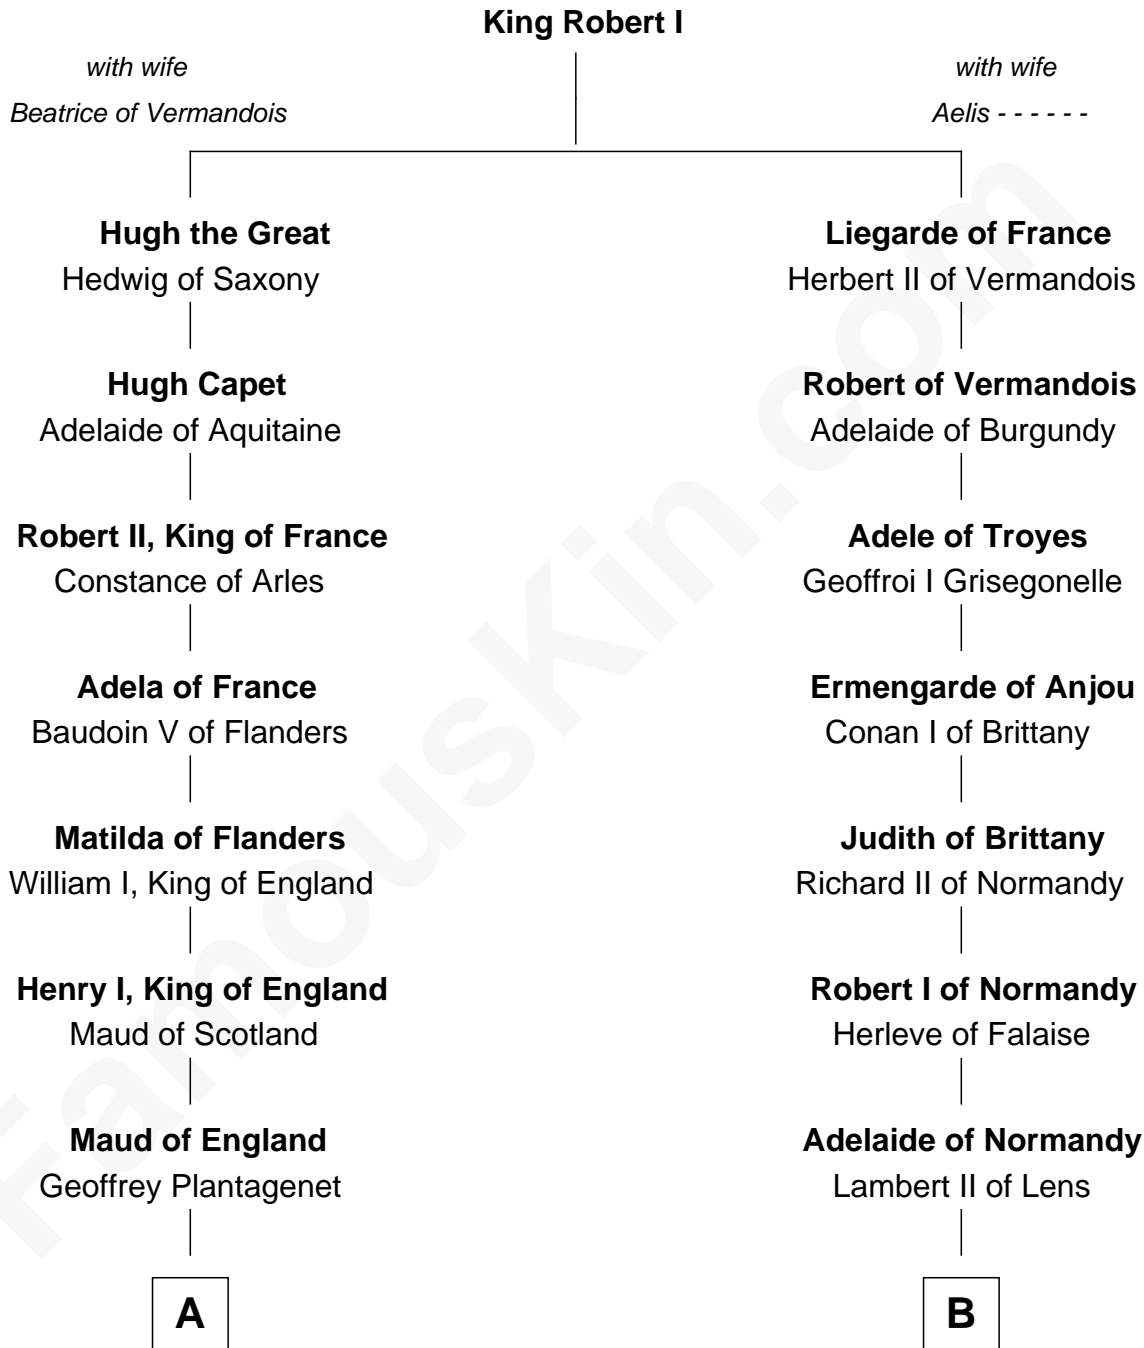

FamousKin.com

Relationship Chart of

King Henry VIII

King of England

11th cousin 7 times removed of

William d'Aubeny
Magna Carta Surety

FamousKin.com