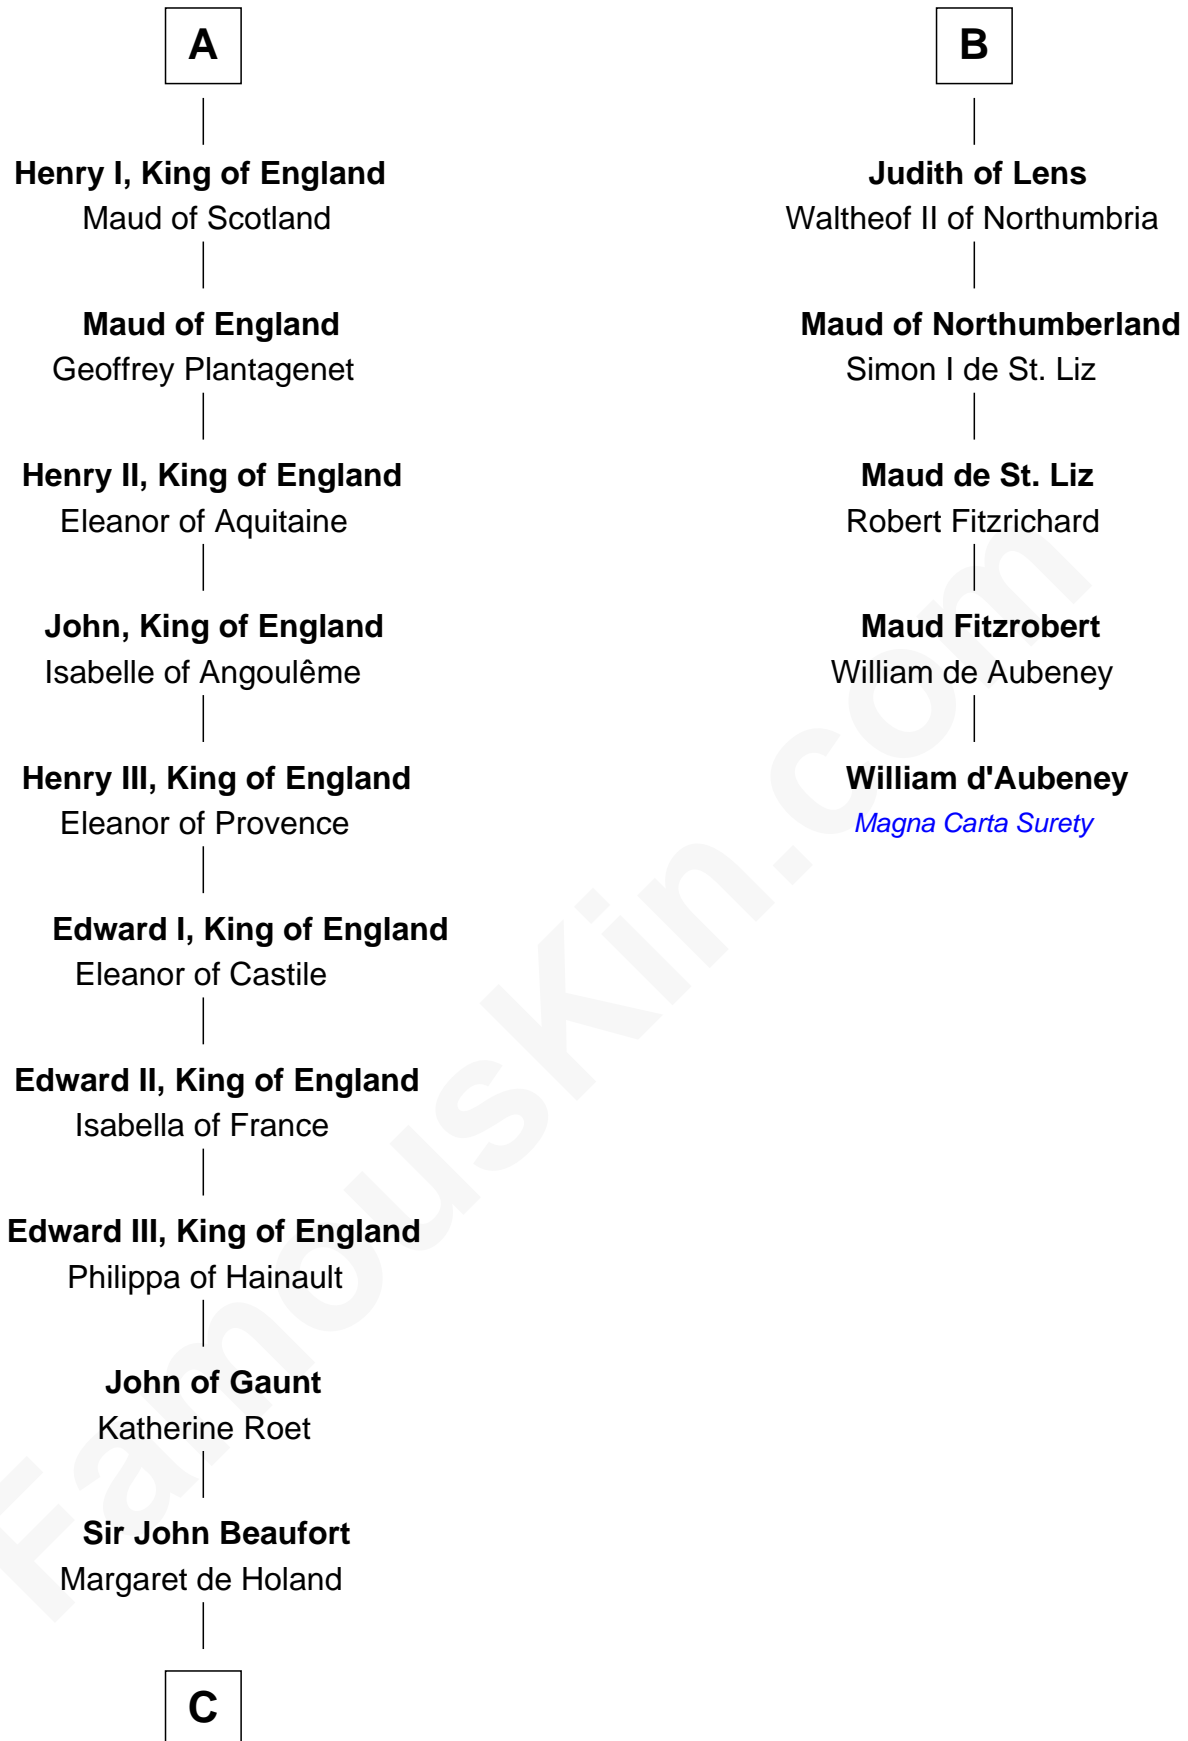

FamousKin.com

Relationship Chart of

King Henry VIII

King of England

11th cousin 9 times removed of

William d'Aubeny
Magna Carta Surety

C

—
John Beaufort
Margaret Beauchamp

—
Margaret Beaufort
Edmund Tudor

—
Henry VII, King of England
Elizabeth of York

—
King Henry VIII
King of England

FamousKin.com