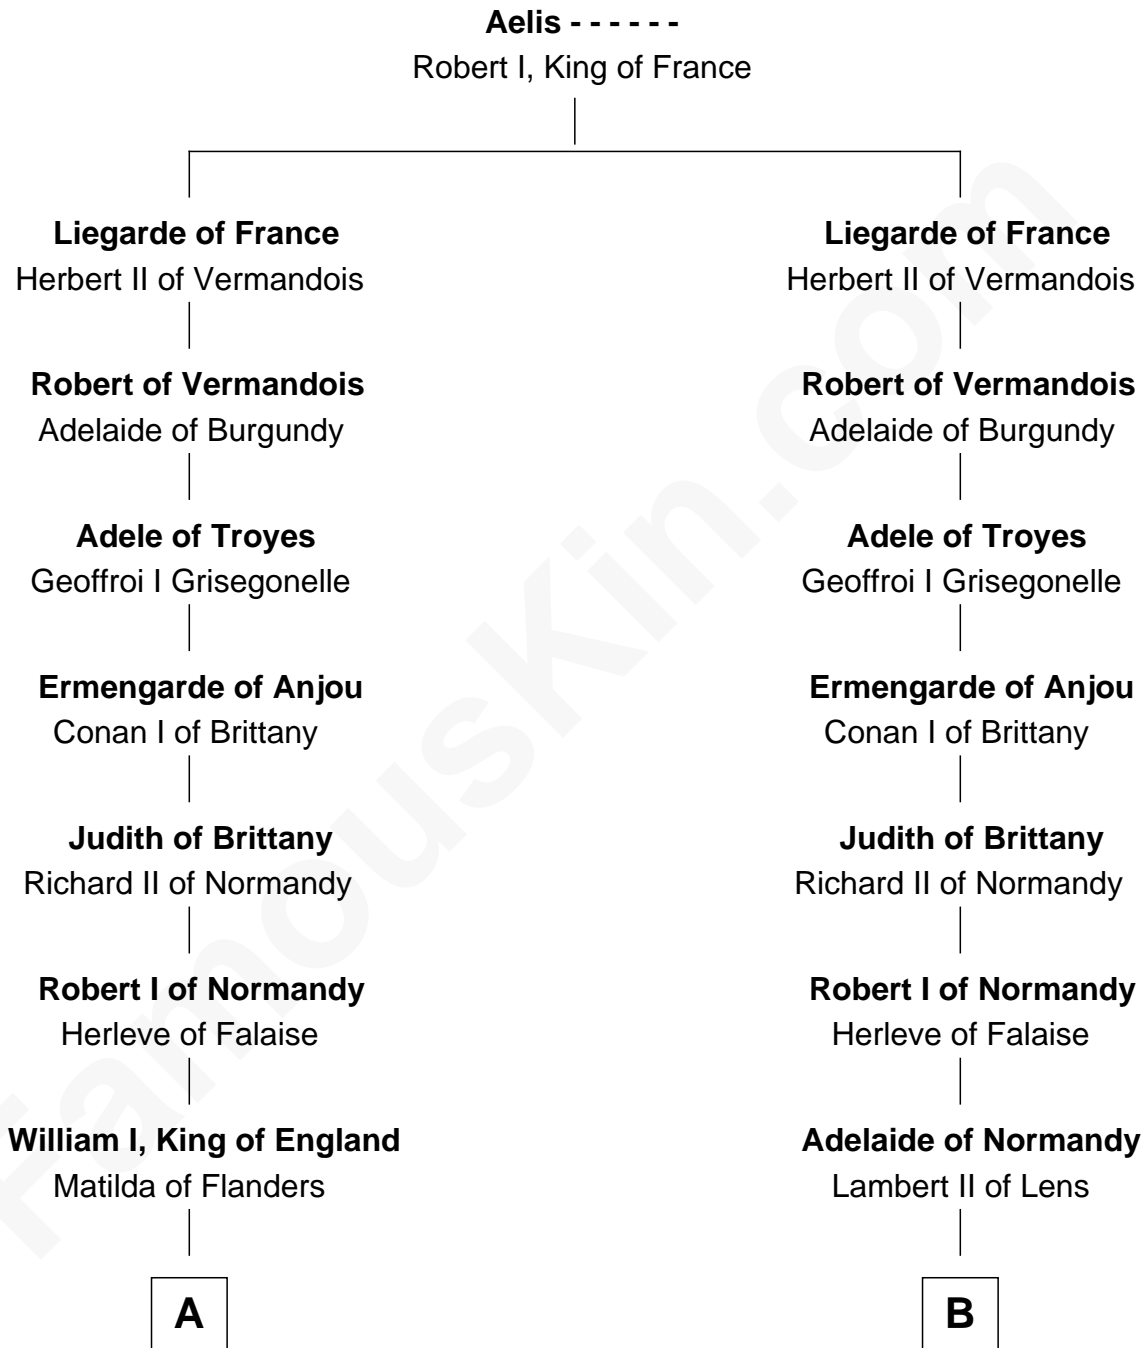

FamousKin.com

Relationship Chart of

King Henry VIII

King of England

11th cousin 9 times removed of

William d'Aubeny
Magna Carta Surety

C

—
John Beaufort
Margaret Beauchamp

—
Margaret Beaufort
Edmund Tudor

—
Henry VII, King of England
Elizabeth of York

—
King Henry VIII
King of England

FamousKin.com