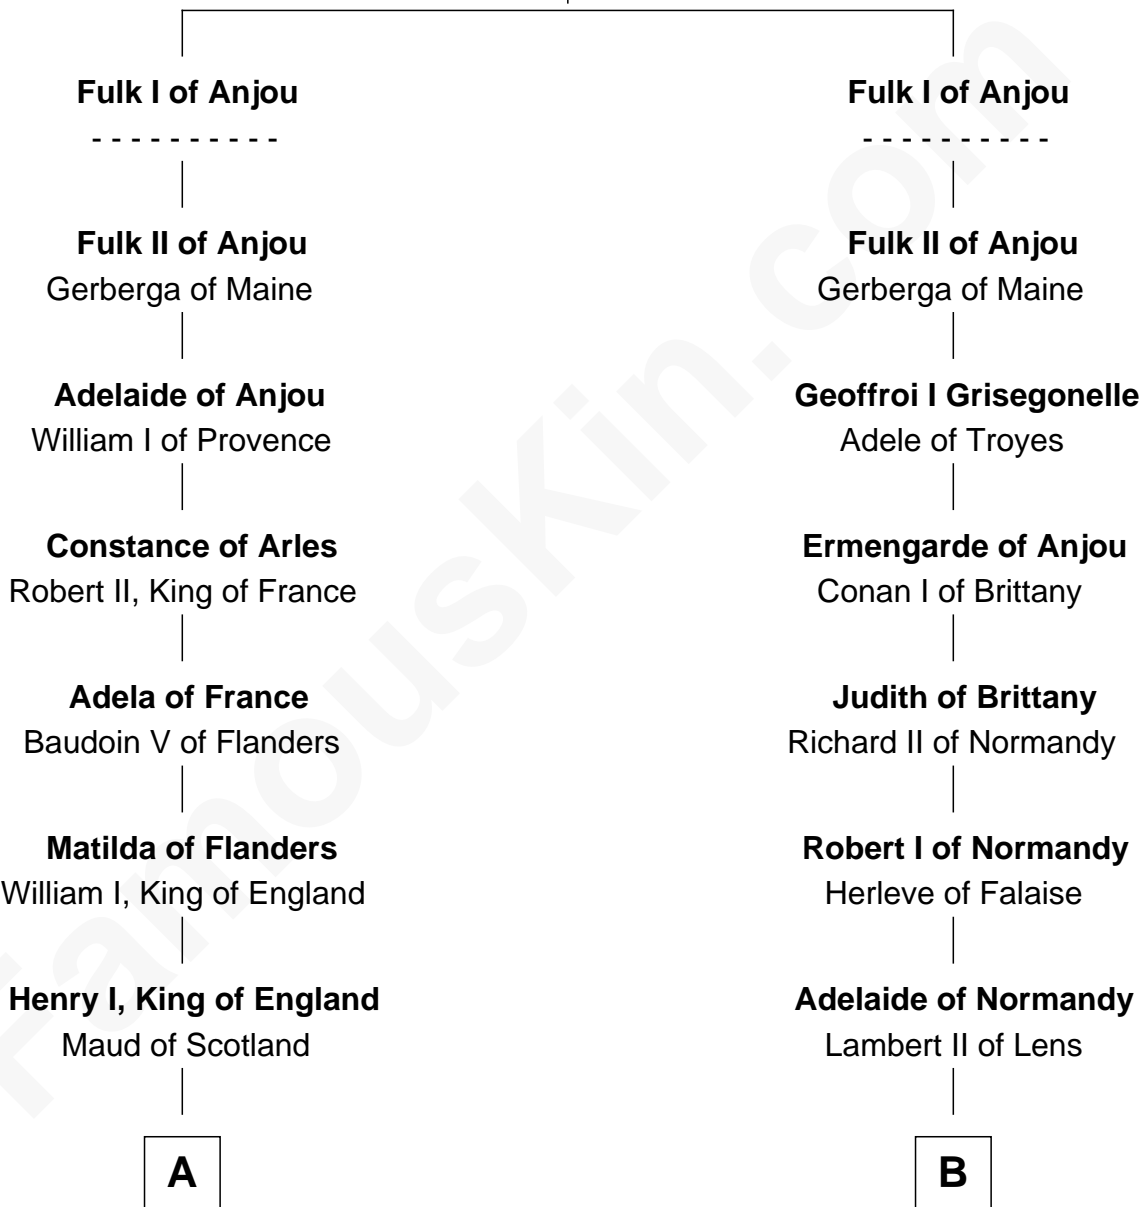

FamousKin.com Relationship Chart of

King Henry VIII

King of England

11th cousin 8 times removed of

William d'Aubeny

Magna Carta Surety

Ingelger of Angers

Resinde D'Amboise

C

—
Margaret Beaufort

Edmund Tudor

—
Henry VII, King of England

Elizabeth of York

—
King Henry VIII

King of England

FamousKin.com