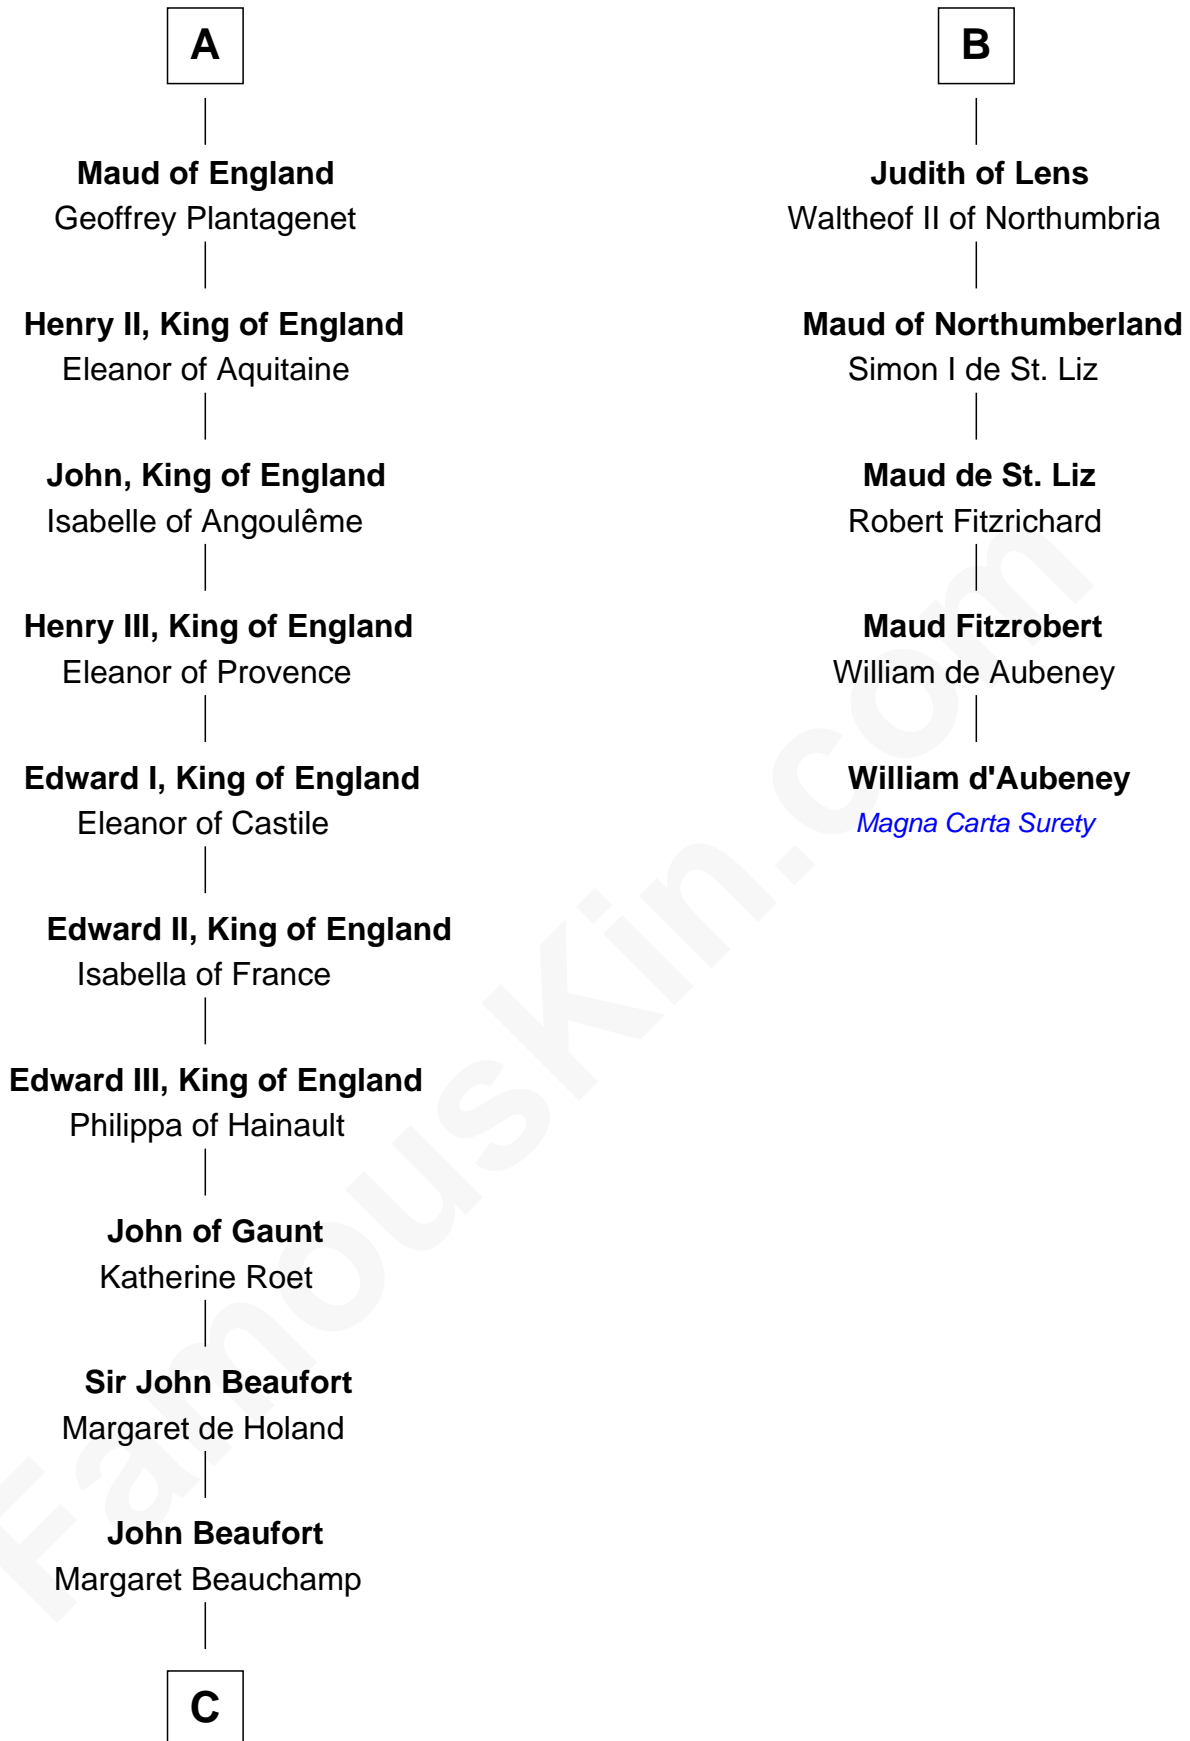

FamousKin.com Relationship Chart of

King Henry VIII

King of England

11th cousin 8 times removed of

William d'Aubeny

Magna Carta Surety

Ingelger of Angers

Resinde D'Amboise

C

—
Margaret Beaufort

Edmund Tudor

—
Henry VII, King of England

Elizabeth of York

—
King Henry VIII

King of England

FamousKin.com