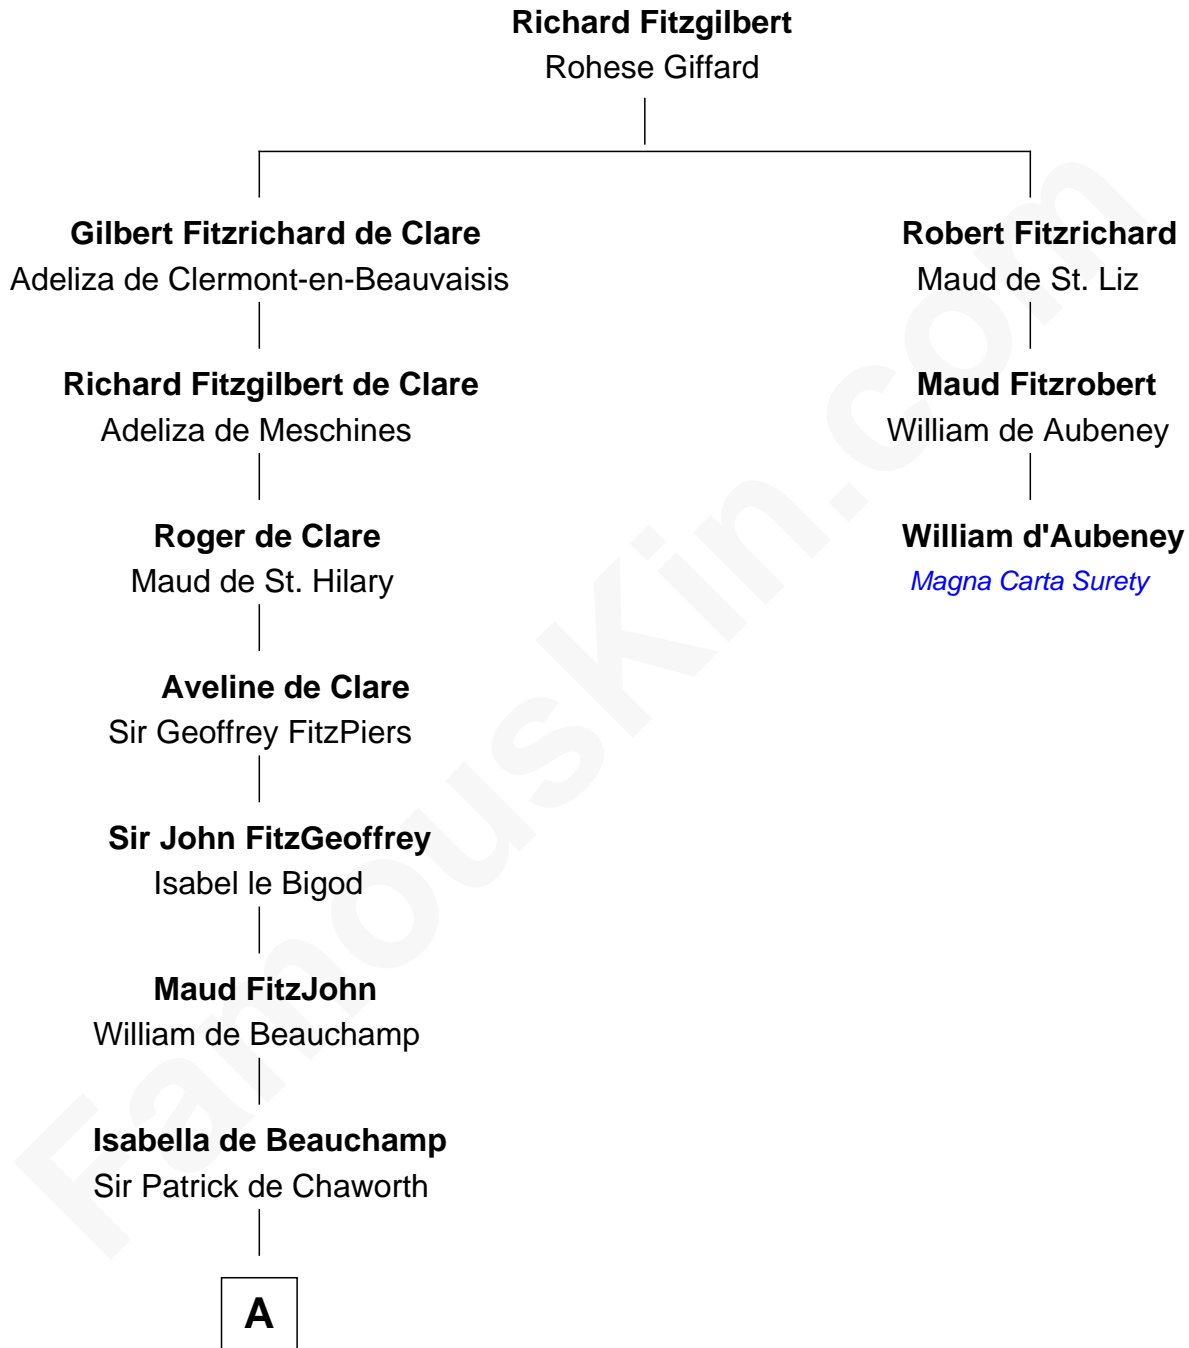

FamousKin.com

Relationship Chart of

King Henry VIII

King of England

2nd cousin 12 times removed of

William d'Aubeny
Magna Carta Surety

A

—
Maud de Chaworth

Henry Plantagenet

—
Eleanor Plantagenet

Richard Fitzalan

—
Alice Fitzalan

Sir Thomas de Holand

—
Margaret de Holand

Sir John Beaufort

—
John Beaufort

Margaret Beauchamp

—
Margaret Beaufort

Edmund Tudor

—
Henry VII, King of England

Elizabeth of York

—
King Henry VIII

King of England