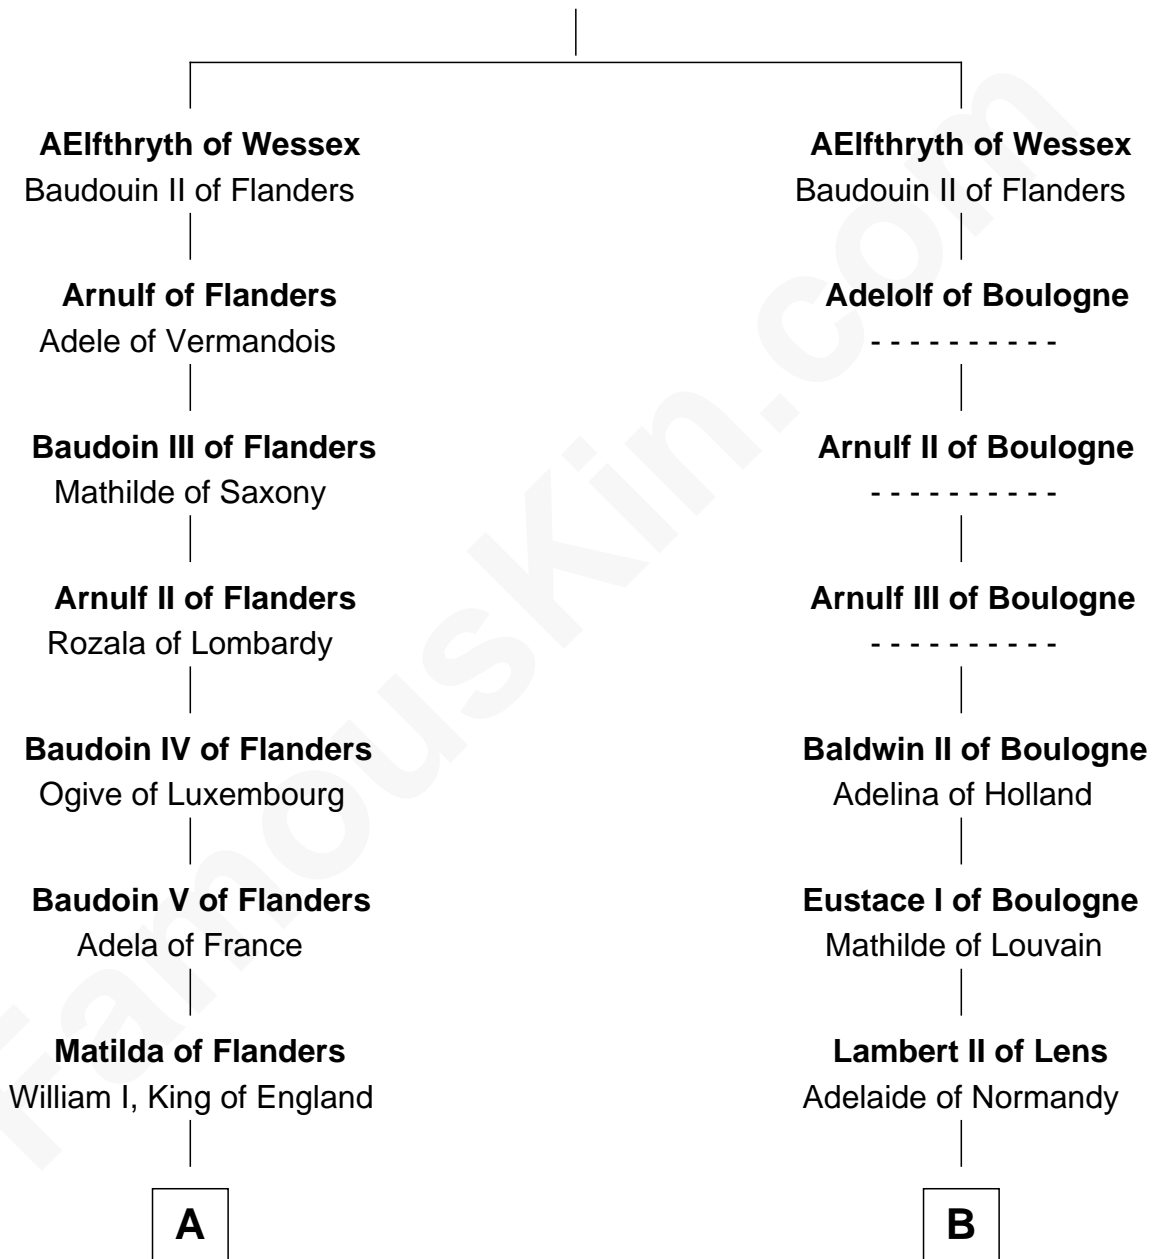

FamousKin.com

Relationship Chart of

King Henry VIII

King of England

11th cousin 9 times removed of

William d'Aubeny
Magna Carta Surety

Alfred the Great
Ealhswith of Mercia

C

—
John Beaufort
Margaret Beauchamp

—
Margaret Beaufort
Edmund Tudor

—
Henry VII, King of England
Elizabeth of York

—
King Henry VIII
King of England

FamousKin.com