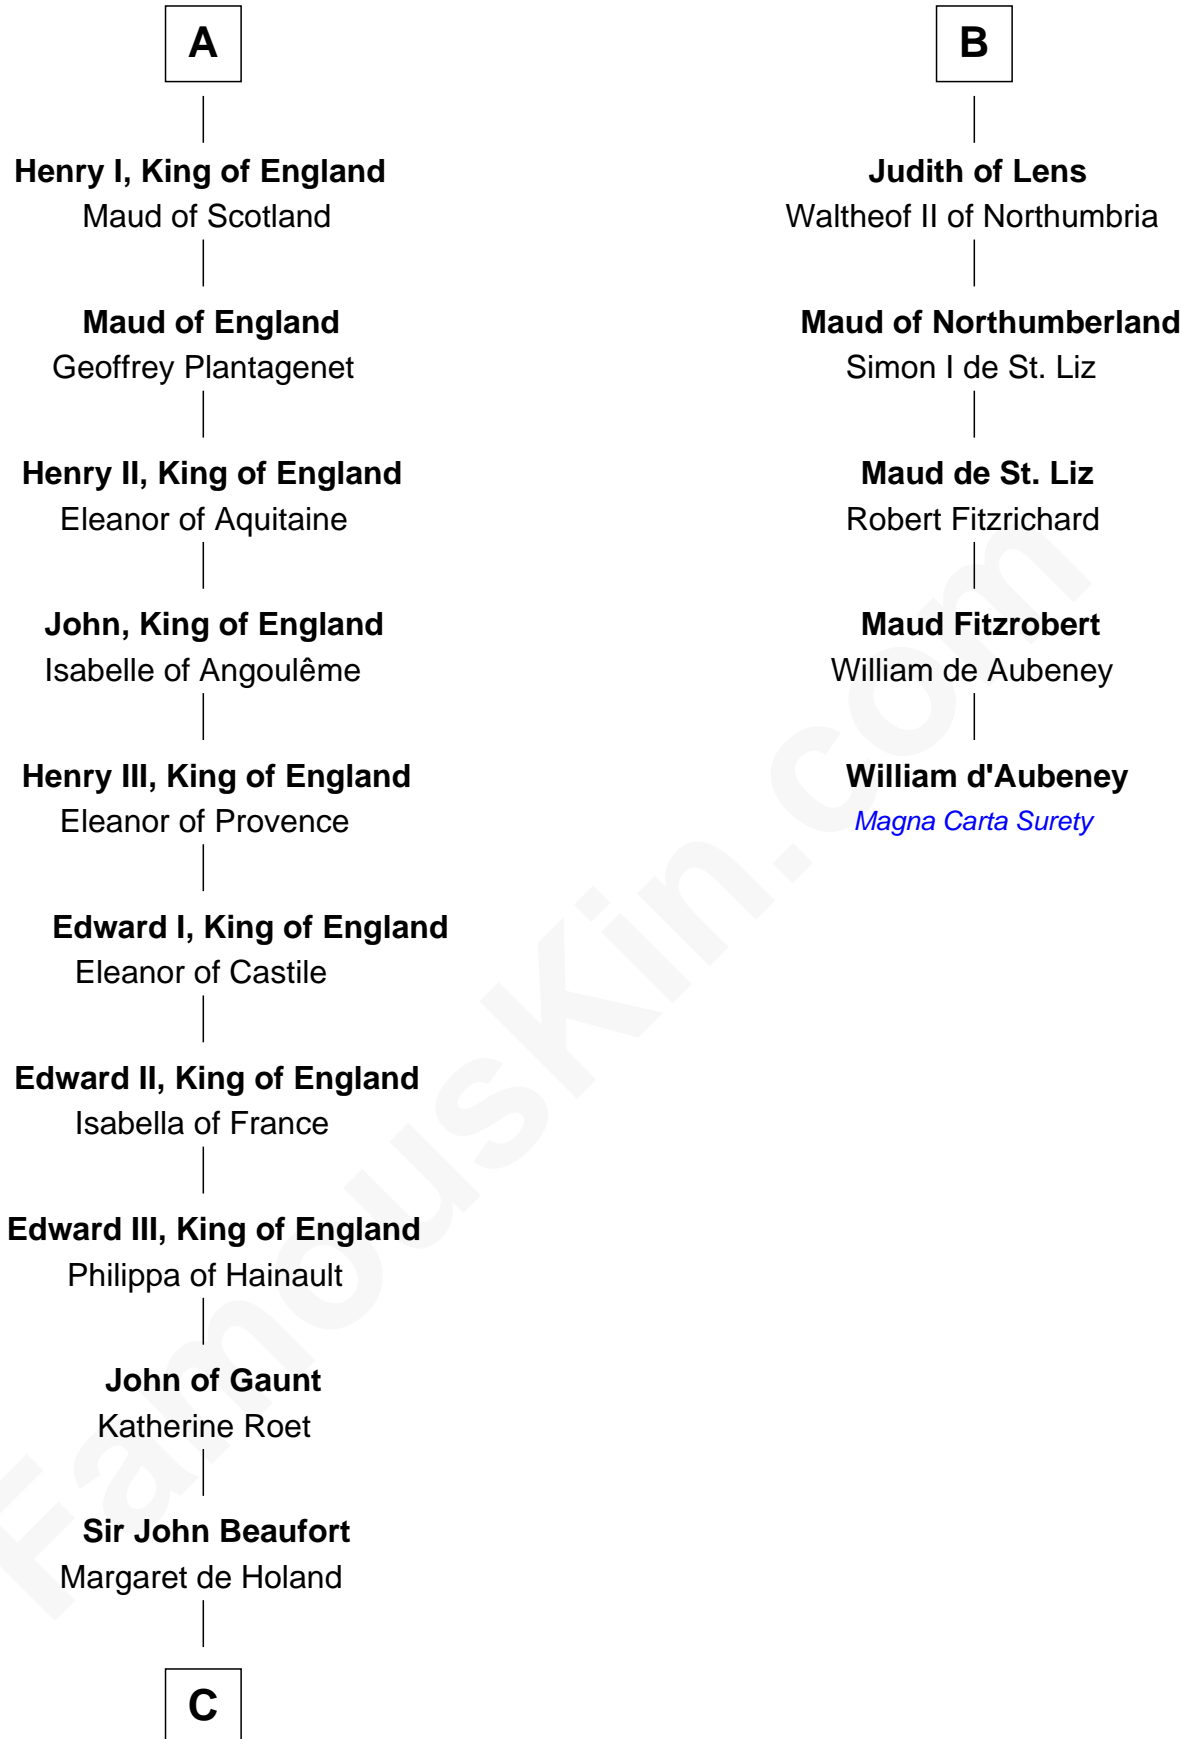

FamousKin.com

Relationship Chart of

King Henry VIII

King of England

11th cousin 9 times removed of

William d'Aubeny
Magna Carta Surety

Alfred the Great
Ealhswith of Mercia

C

—
John Beaufort
Margaret Beauchamp

—
Margaret Beaufort
Edmund Tudor

—
Henry VII, King of England
Elizabeth of York

—
King Henry VIII
King of England

FamousKin.com