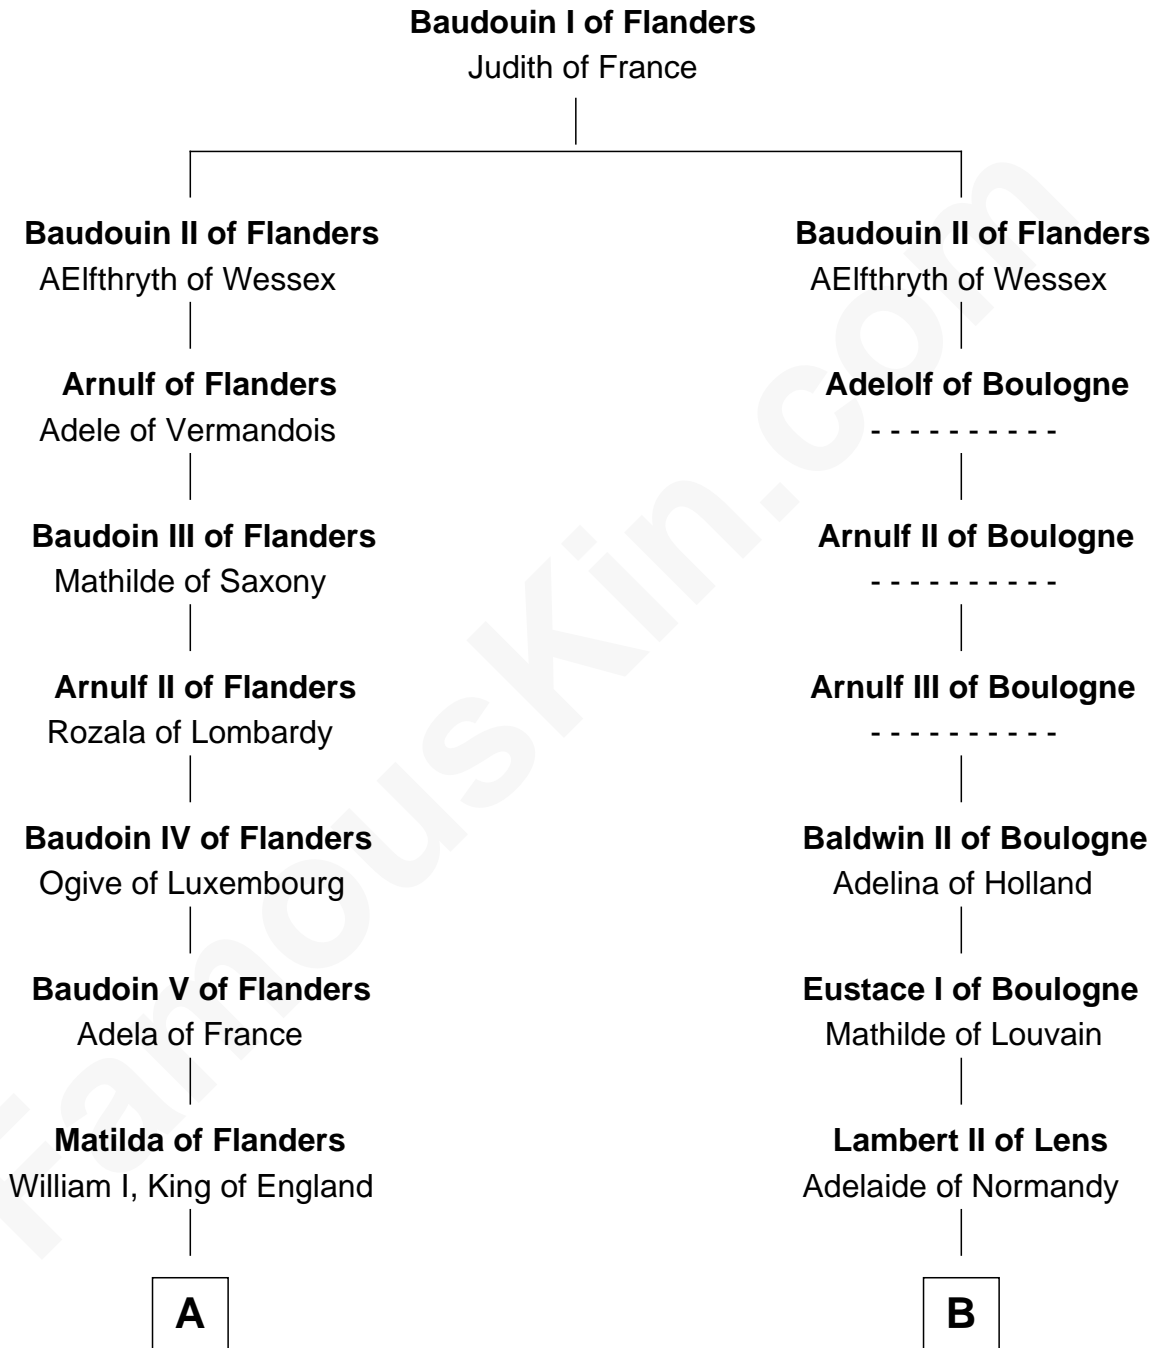

FamousKin.com
Relationship Chart of
King Henry VIII
King of England

11th cousin 9 times removed of

William d'Aubeny
Magna Carta Surety

C

—
John Beaufort
Margaret Beauchamp

—
Margaret Beaufort
Edmund Tudor

—
Henry VII, King of England
Elizabeth of York

—
King Henry VIII
King of England

FamousKin.com