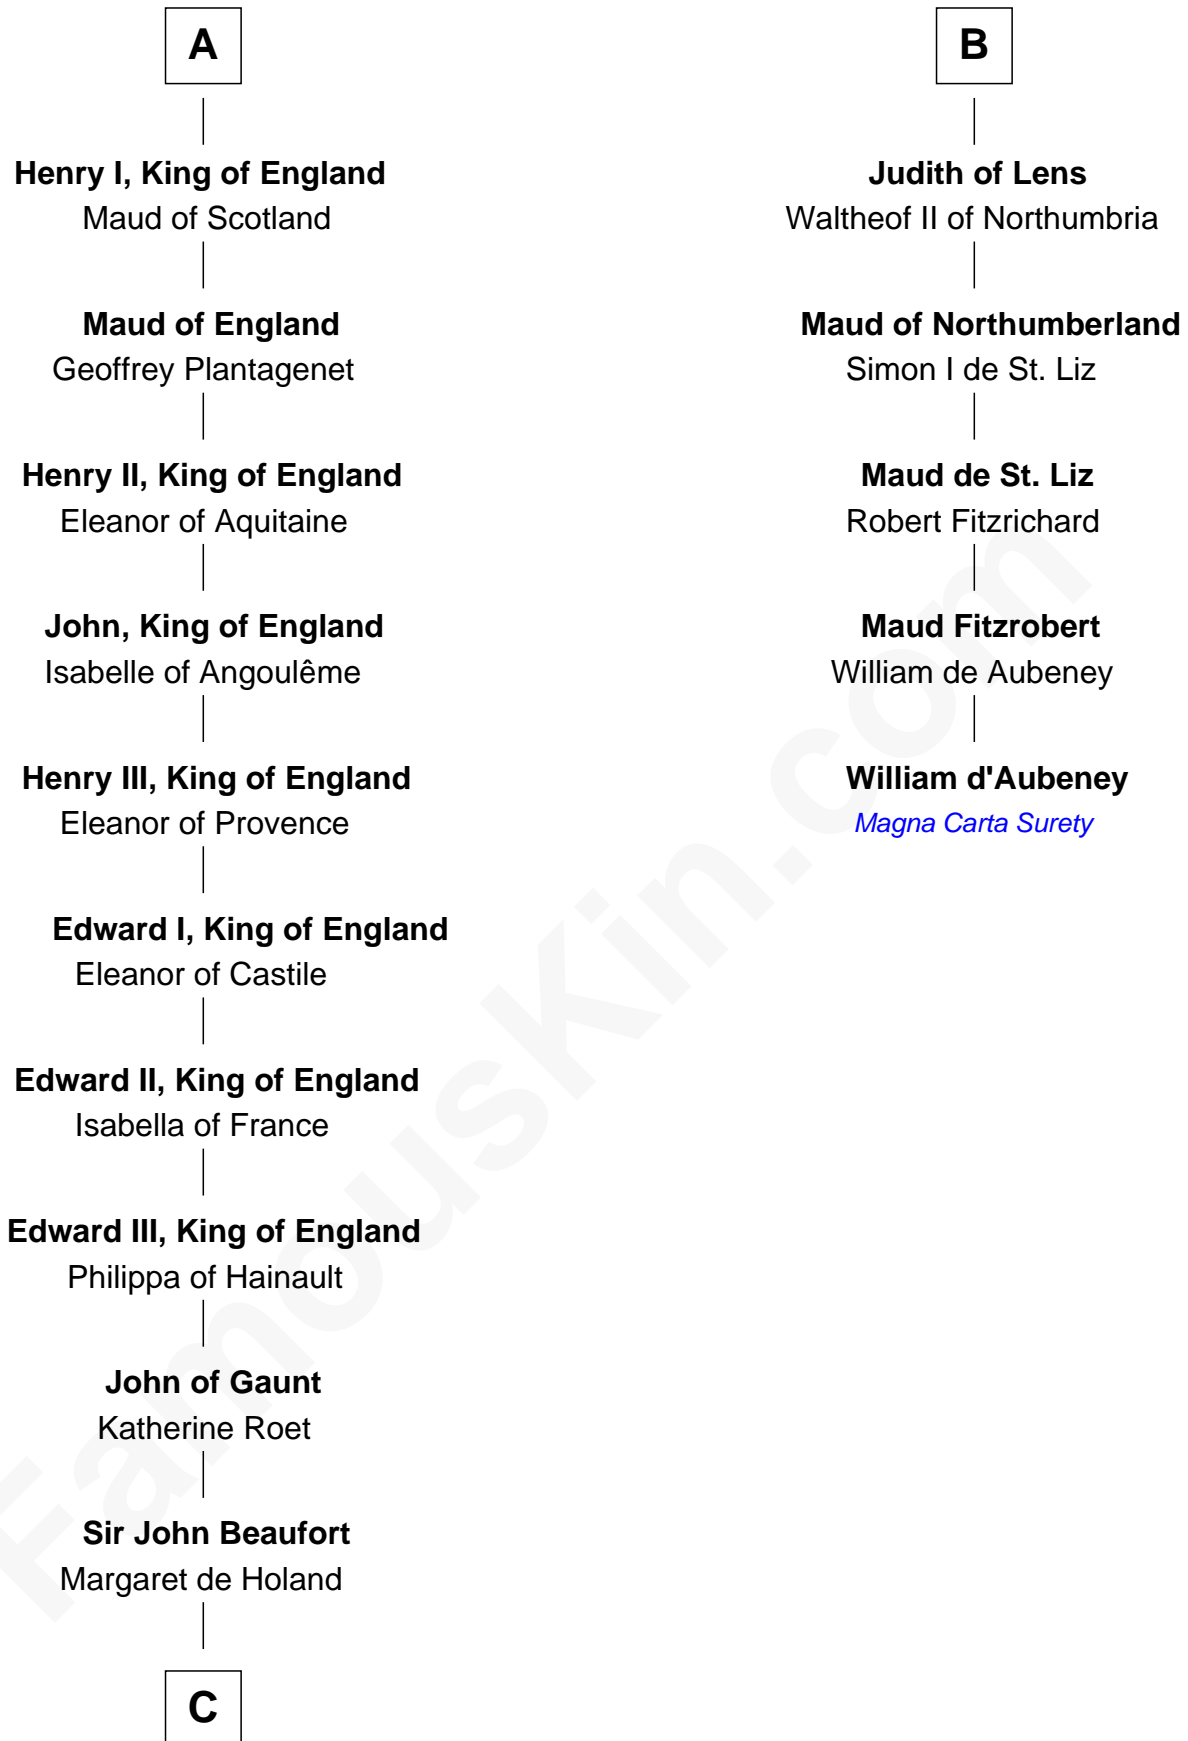

FamousKin.com
Relationship Chart of
King Henry VIII
King of England

11th cousin 9 times removed of

William d'Aubeny
Magna Carta Surety

C

—
John Beaufort
Margaret Beauchamp

—
Margaret Beaufort
Edmund Tudor

—
Henry VII, King of England
Elizabeth of York

—
King Henry VIII
King of England

FamousKin.com