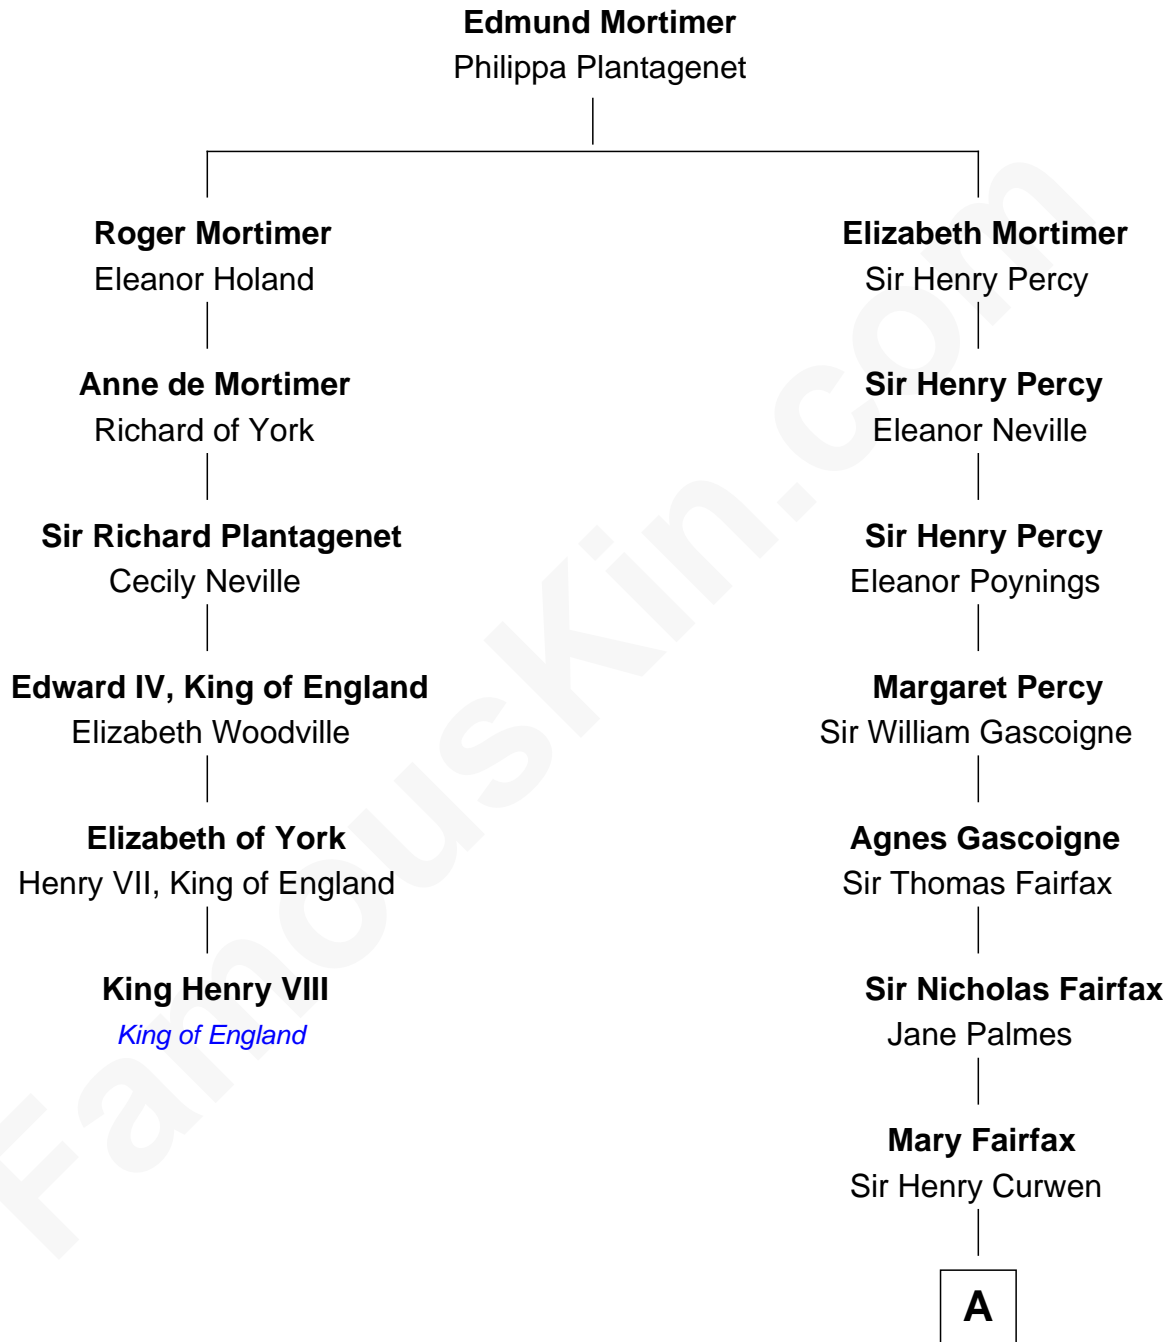

FamousKin.com
Relationship Chart of
King Henry VIII
King of England

5th cousin 16 times removed of
Ellen DeGeneres
Comedienne and TV Personality

A

Mabel Curwen
Sir William Fairfax

Sir Philip Fairfax
Frances Sheffield

Sir William Fairfax
Frances Chaloner

Isabella Fairfax
Nathaniel Bladen

William Bladen
Anne Van Swearingen

Anne Bladen
Benjamin Tasker

Rebecca Tasker
Daniel Dulany

Benjamin Tasker Dulany
Elizabeth French

Dr. Benjamin Tasker Dulany
Eliza Rozier

Nora Neale Dulany
Henry Constantine DeGeneres

B

B

Joseph C. DeGeneres

Mary Whittemore

Alfred George DeGeneres

Julia E. Billiu

Elliot Everett DeGeneres