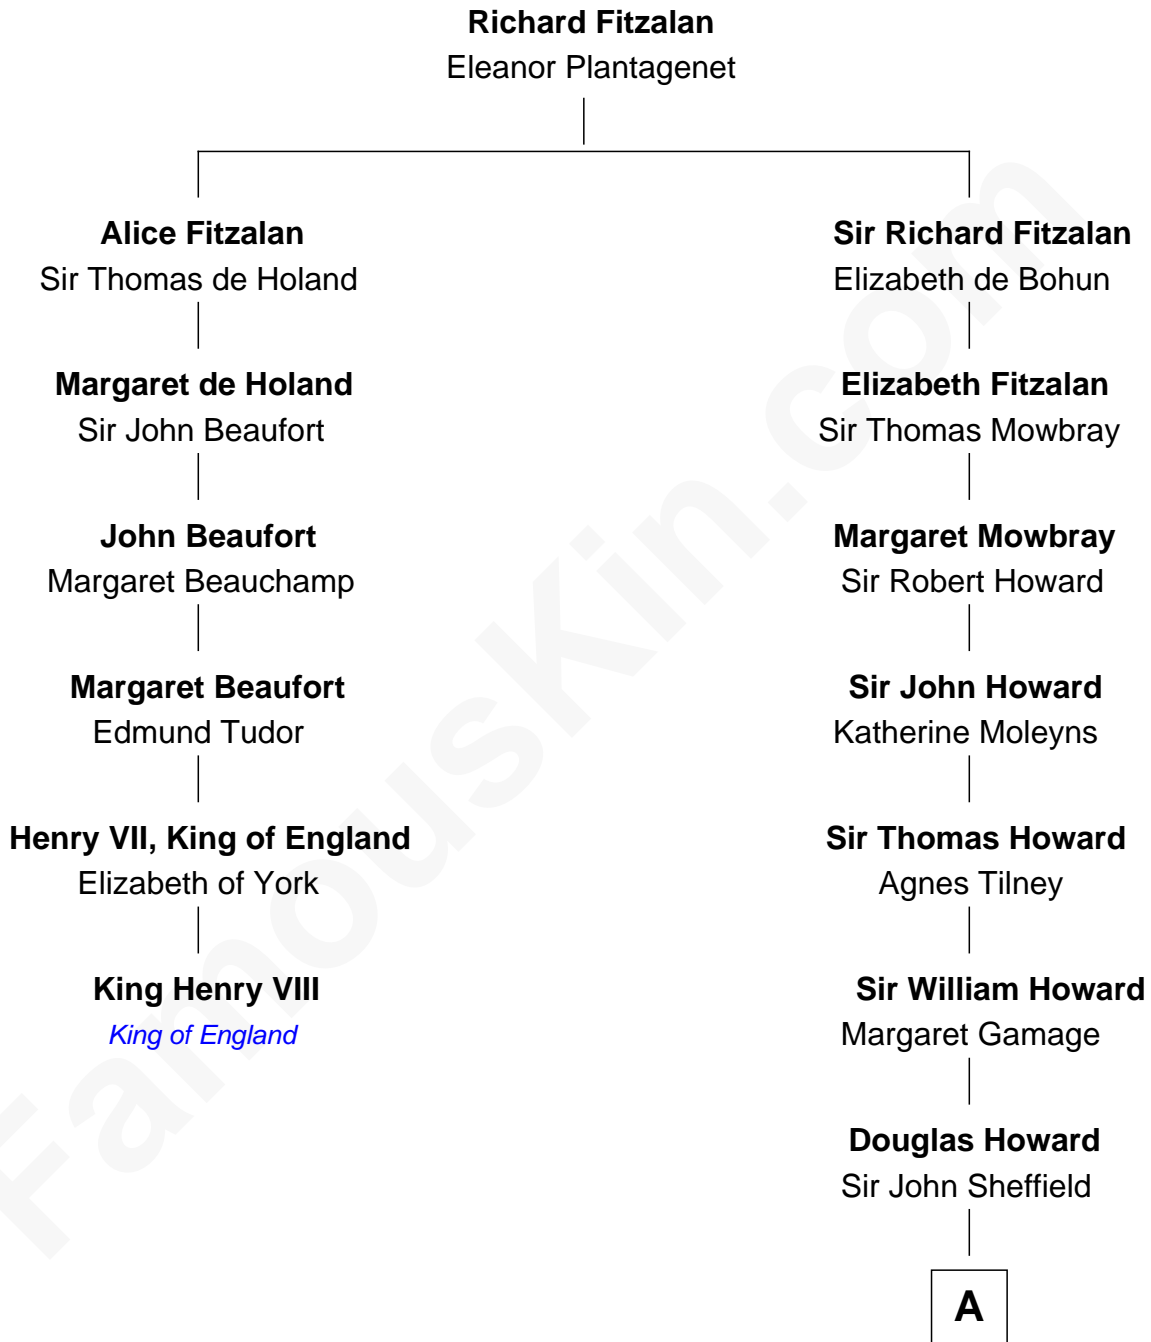

## Relationship Chart of

### King Henry VIII

*King of England*

5th cousin 16 times removed of

### Ellen DeGeneres

*Comedienne and TV Personality*

**B**

**Joseph C. DeGeneres**

Mary Whittemore

**Alfred George DeGeneres**

Julia E. Billiu

**Elliot Everett DeGeneres**