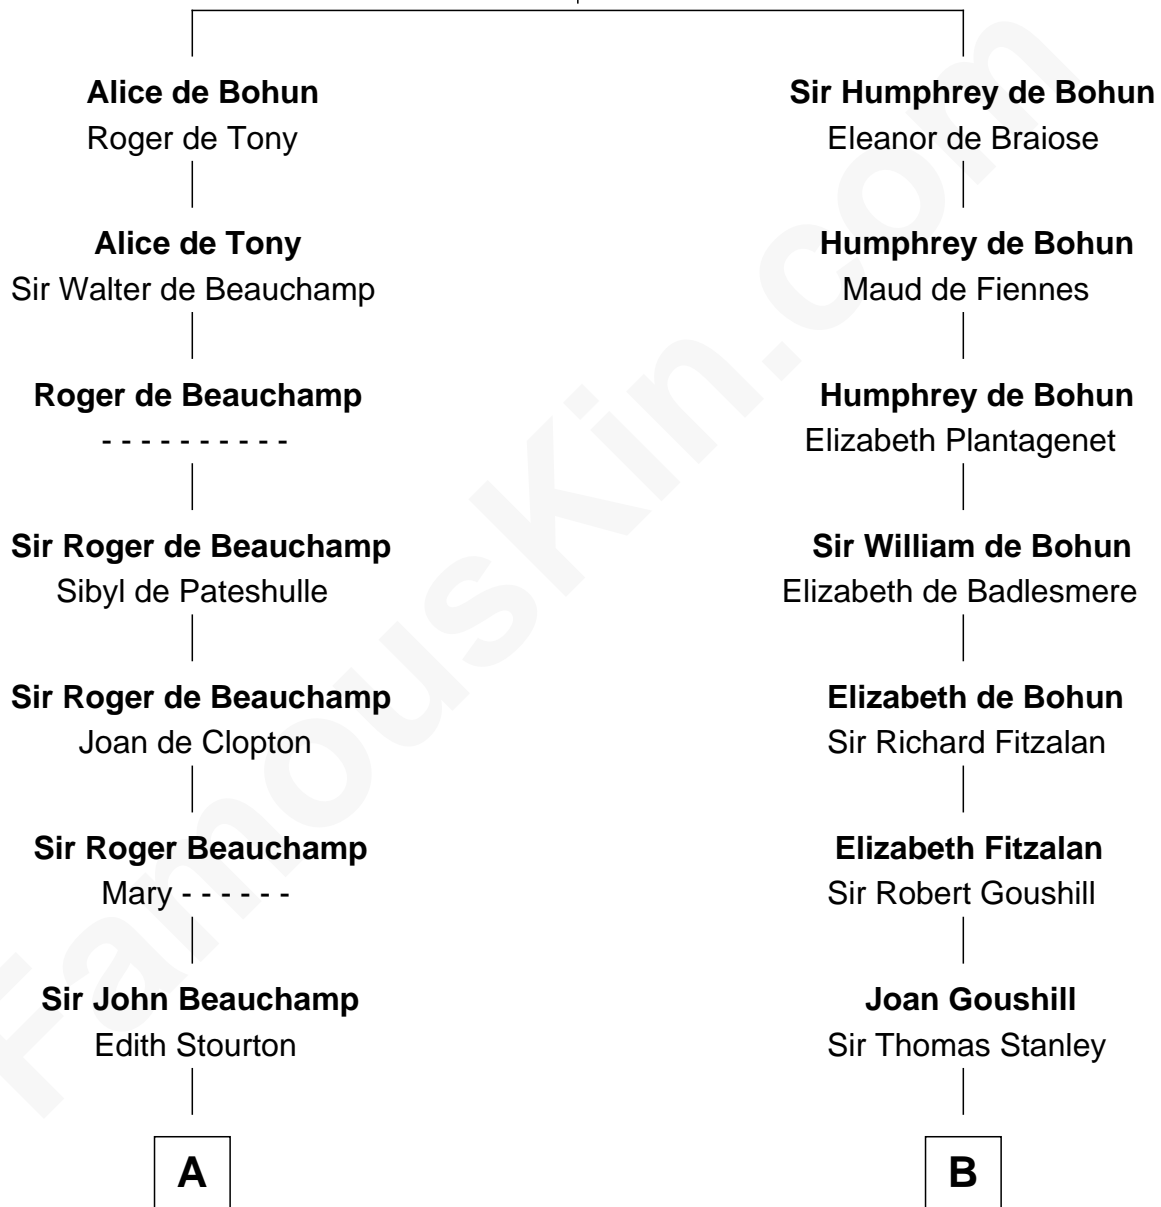

FamousKin.com

Relationship Chart of

King Henry VIII

King of England

10th cousin 11 times removed of

Buckminster Fuller
Author, Architect, and Inventor

Sir Humphrey de Bohun
 Maud of Eu

C

Christopher Wolcott

Lucy Parsons

Christopher Columbus Wolcott

Susan Blinn

Caroline Matilda Wolcott

Martin Andrews

Caroline Wolcott Andrews

Richard Buckminster Fuller