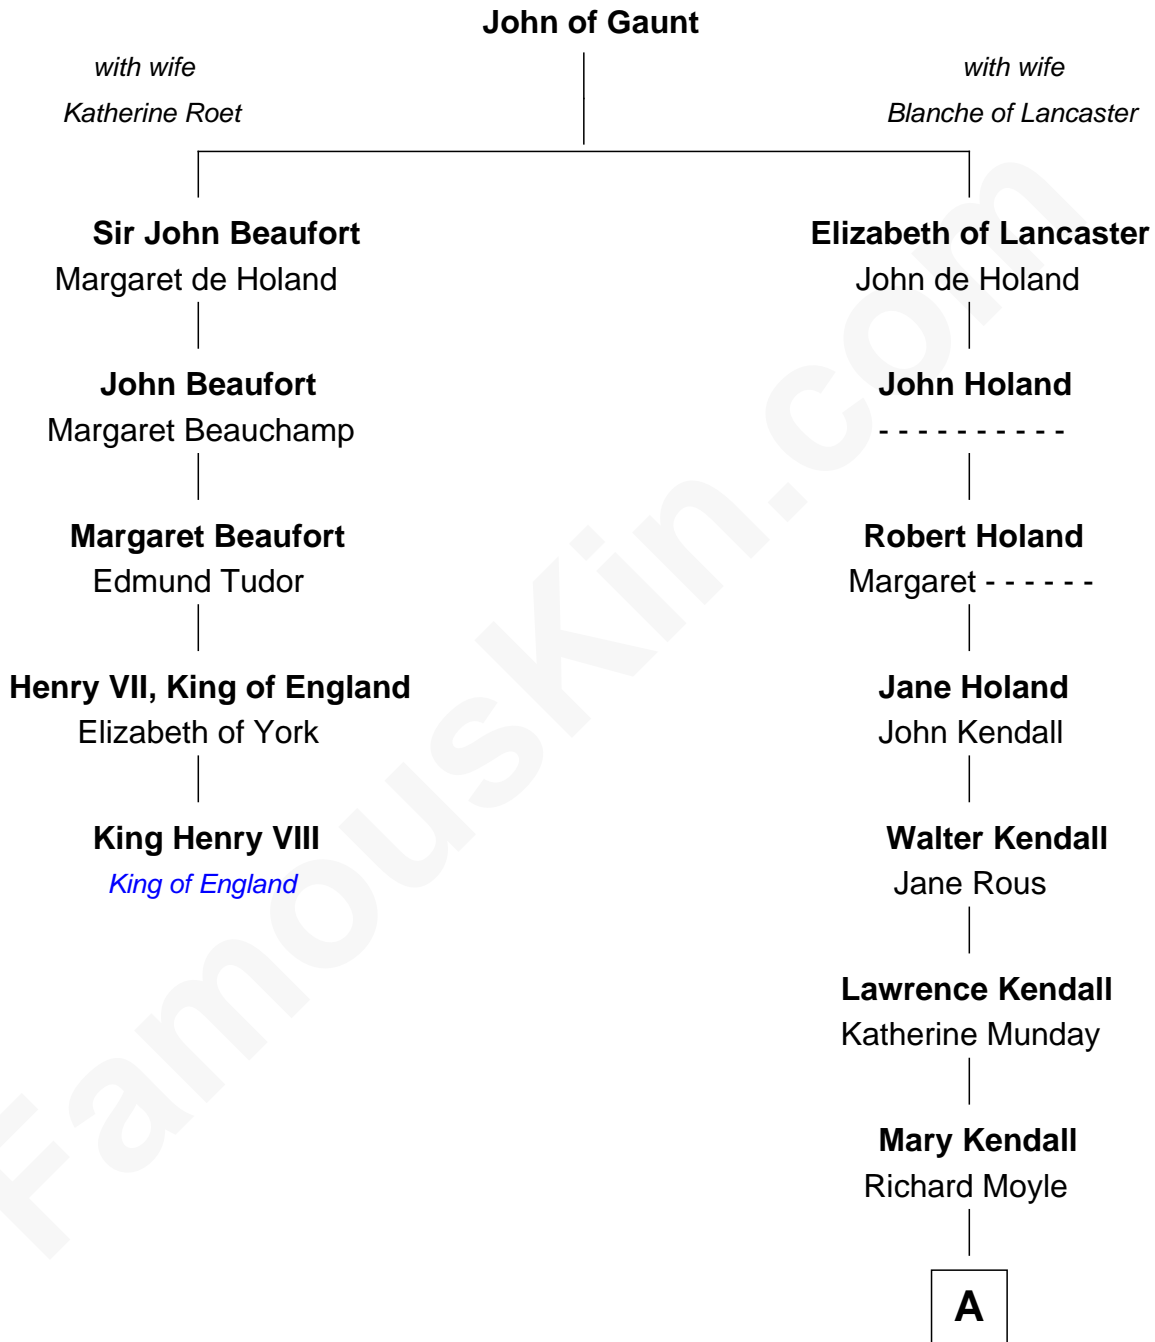

FamousKin.com

Relationship Chart of

King Henry VIII

King of England

4th cousin 13 times removed of

Buckminster Fuller
Author, Architect, and Inventor

A

Loveday Moyle

Henry Ashe

Prudence Ashe

Oliver Mainwaring

Oliver Mainwaring

Hannah Raymond

Love Mainwaring

John Richards

George Richards