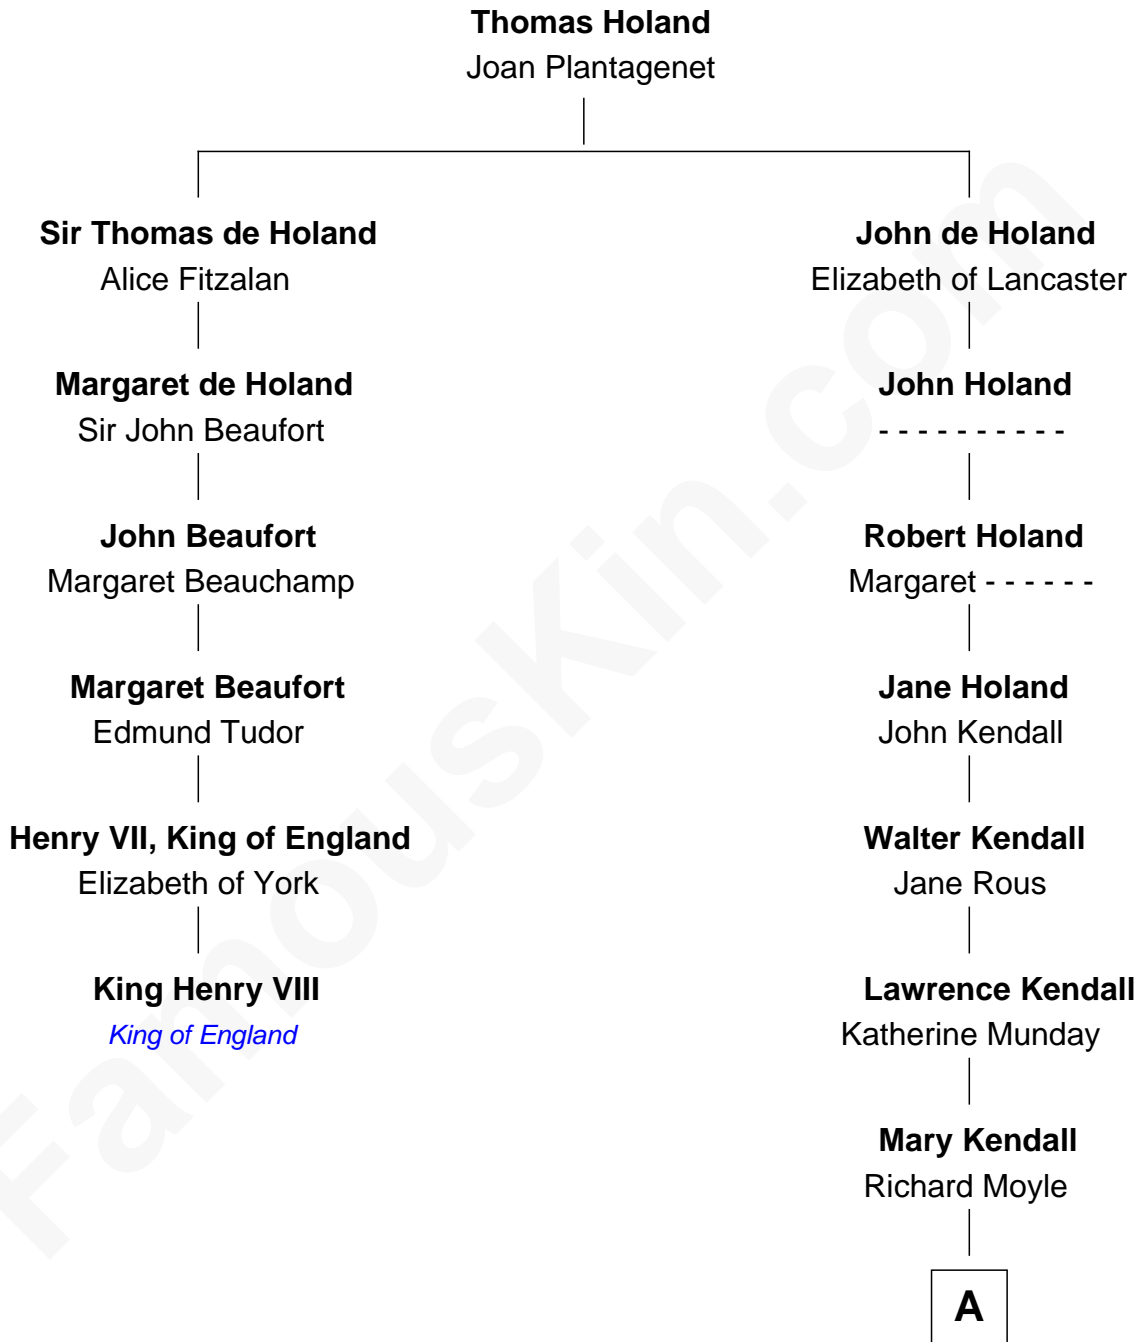

FamousKin.com

Relationship Chart of

King Henry VIII

King of England

5th cousin 12 times removed of

Buckminster Fuller
Author, Architect, and Inventor

A

Loveday Moyle

Henry Ashe

Prudence Ashe

Oliver Mainwaring

Oliver Mainwaring

Hannah Raymond

Love Mainwaring

John Richards

George Richards