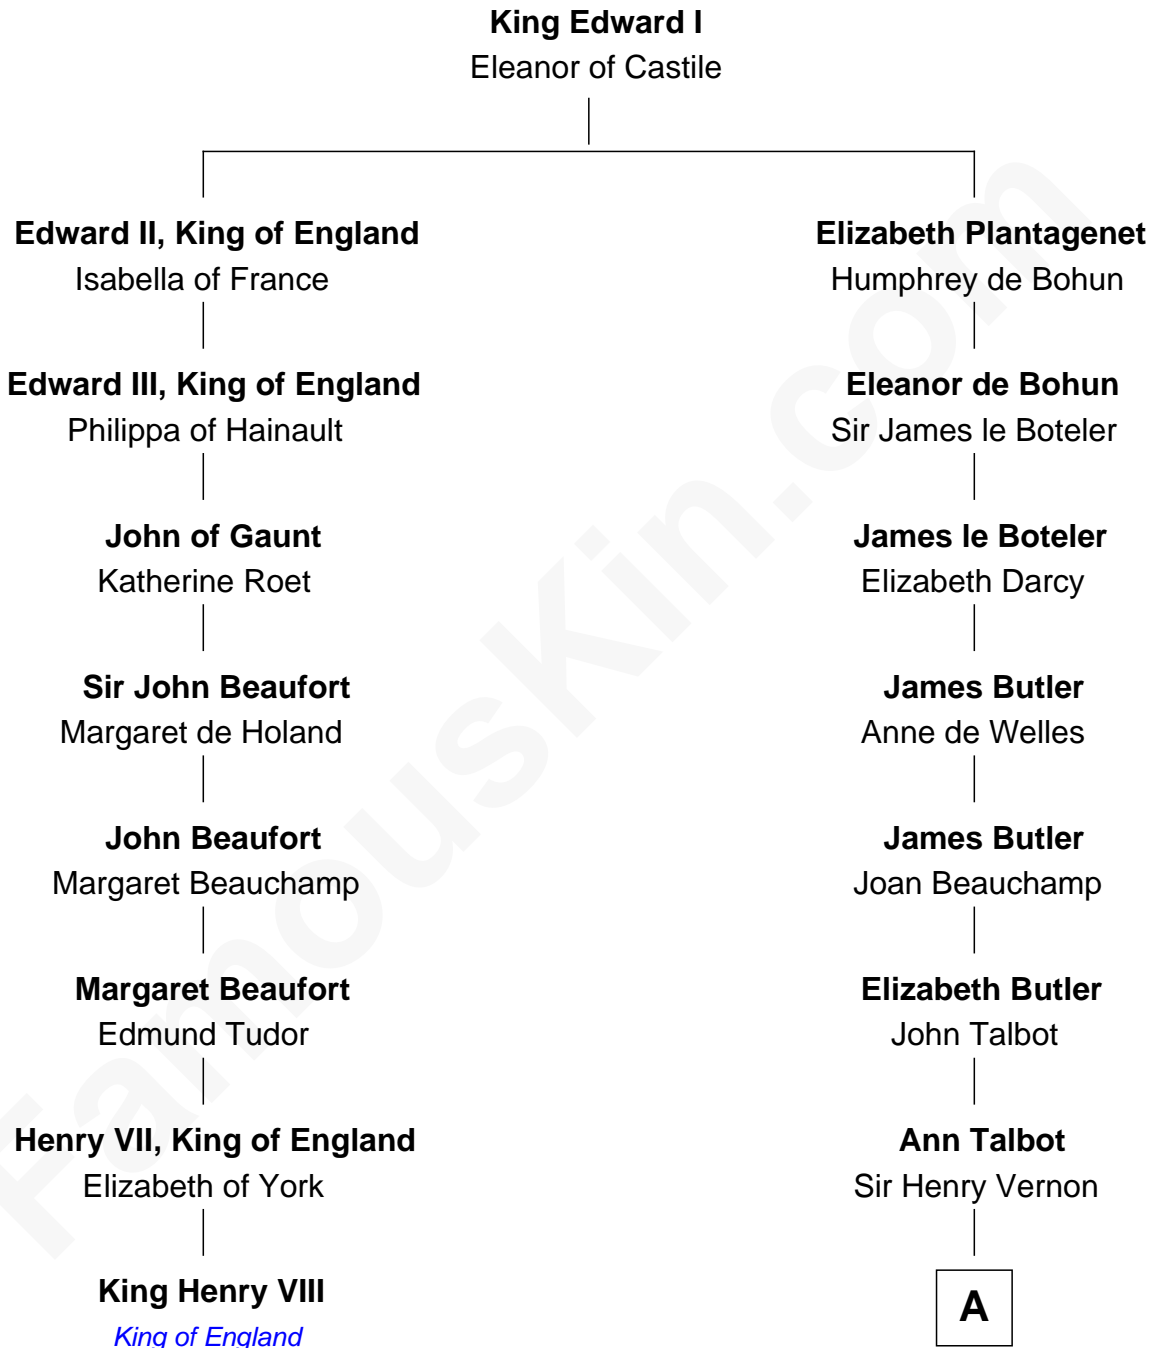

**FamousKin.com**  
**Relationship Chart of**  
**King Henry VIII**  
*King of England*

7th cousin 12 times removed of  
**Marjorie Post**  
*Founder of General Foods*

**A**

**Elizabeth Vernon**  
Sir Robert Corbet

**Dorothy Corbet**  
Sir Richard Mainwaring

**Sir Arthur Mainwaring**  
Margaret Mainwaring

**Mary Mainwaring**  
Richard Cotton

**Frances Cotton**  
George Abell

**Robert Abell**  
Joanna - - - - -

**Joshua Abell**  
Bethiah Gager