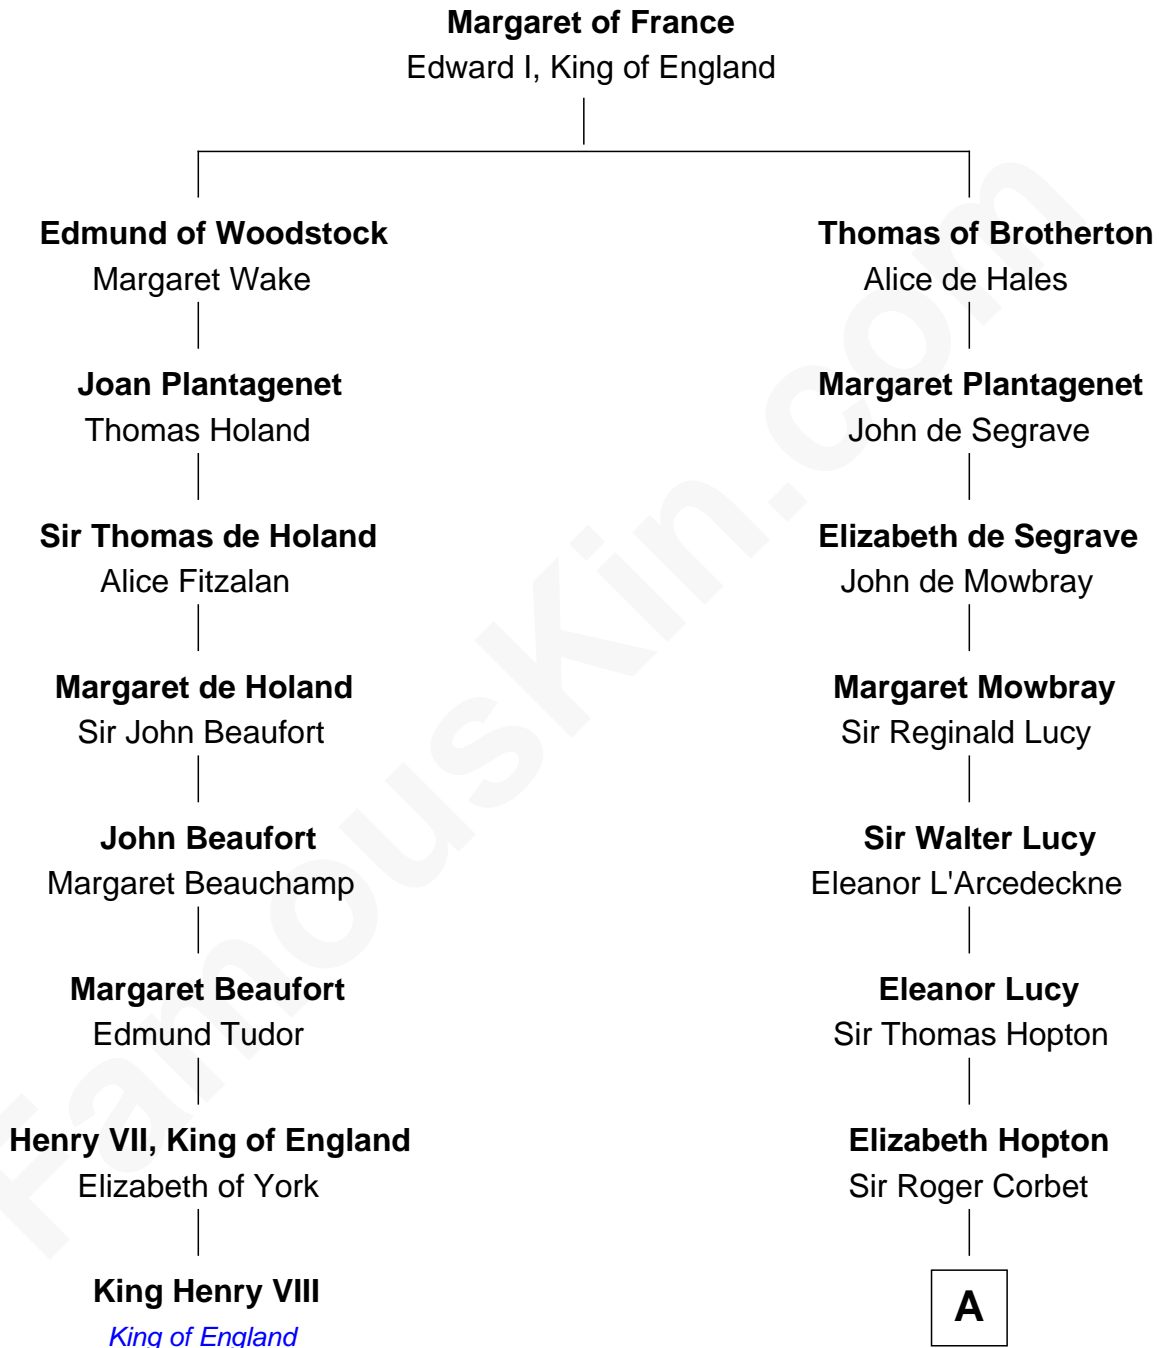

**FamousKin.com**  
**Relationship Chart of**  
**King Henry VIII**  
*King of England*

7th cousin 13 times removed of  
**Marjorie Post**  
*Founder of General Foods*

**A**

**Sir Richard Corbet**  
Elizabeth Devereux

**Sir Robert Corbet**  
Elizabeth Vernon

**Dorothy Corbet**  
Sir Richard Mainwaring

**Sir Arthur Mainwaring**  
Margaret Mainwaring

**Mary Mainwaring**  
Richard Cotton

**Frances Cotton**  
George Abell

**Robert Abell**  
Joanna - - - - -