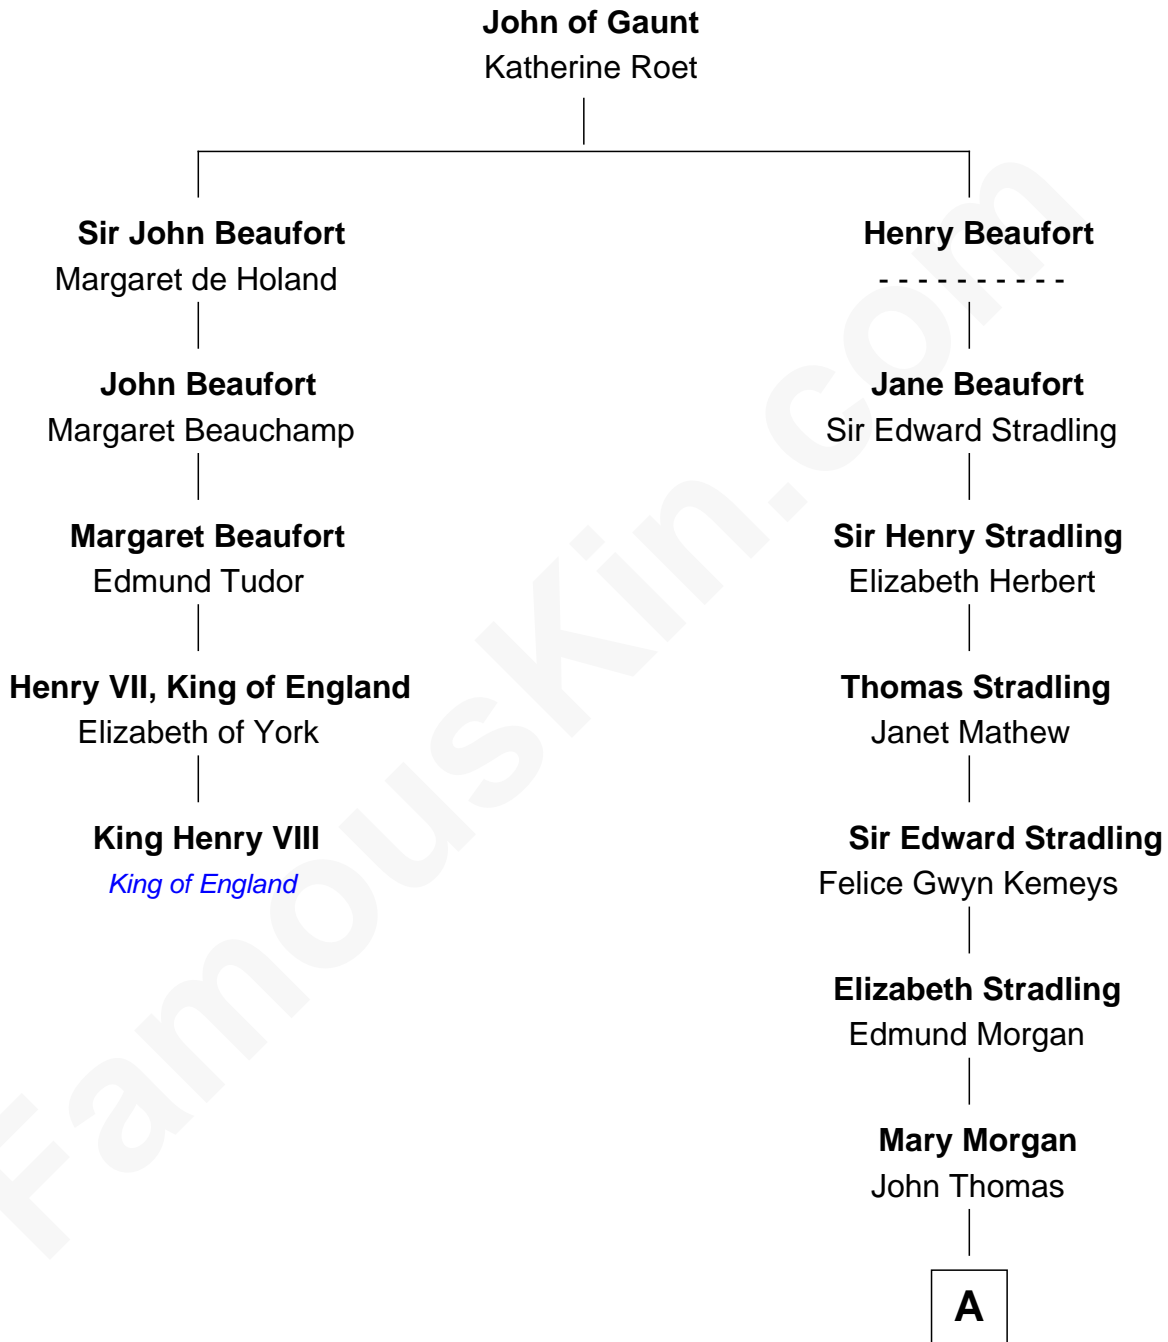

## Relationship Chart of

### King Henry VIII

*King of England*

4th cousin 16 times removed of

**Sally Ride**  
*1st American Woman in Space*

**A**

**William Thomas**

Joan Lewis

**Thomas Thomas**

Dorothy Carew

**Elizabeth Thomas**

William Aubrey

**Barbara Aubrey**

John Bevan

**Elizabeth Bevan**

Joseph Richardson

**Samuel Richardson**