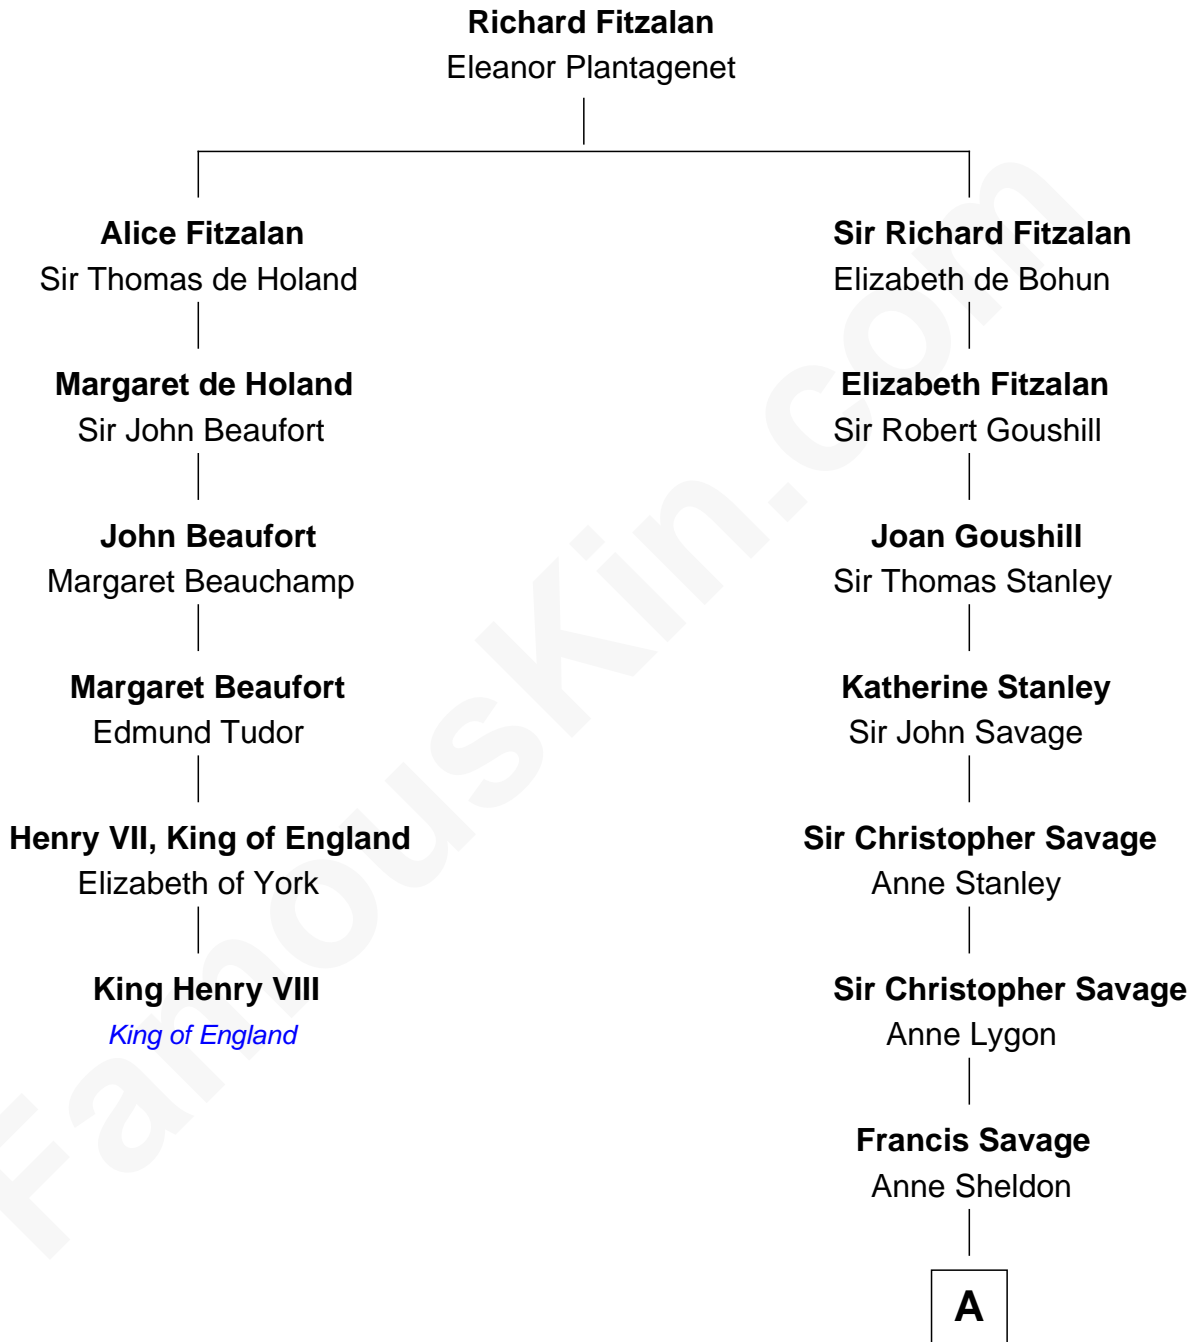

FamousKin.com

Relationship Chart of

King Henry VIII

King of England

5th cousin 14 times removed of

Adlai Stevenson III
U.S. Senator from Illinois

A

Walter Savage

Elizabeth Hall

Ralph Savage

Anthony Savage

Sarah Constable

Alice Savage

Francis Thornton

Col. Francis Thornton

Mary Taliaferro

Mildred Thornton

Dr. Thomas Walker

Peachy Walker

Col. Joshua Frye

Thomas Walker Frye

Elizabeth Speed Smith

Mary Peachy Frye

Rev. Lewis Warner Green