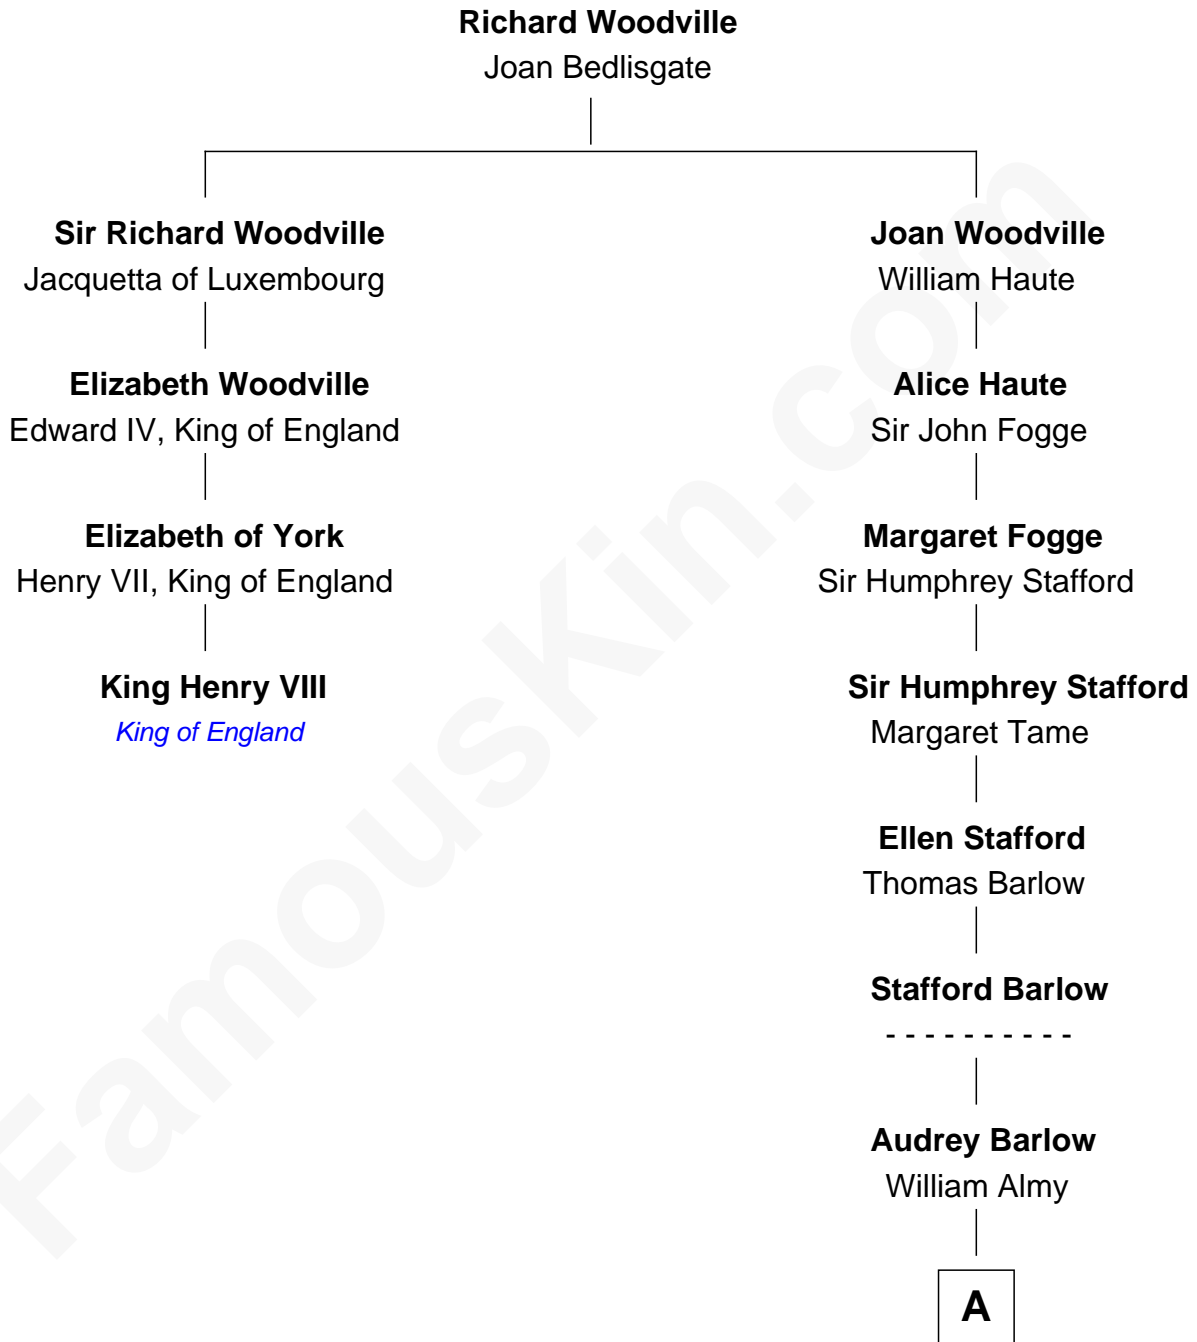

FamousKin.com
Relationship Chart of
King Henry VIII
King of England

3rd cousin 14 times removed of

Charlie Munger
Vice-Chairman of Berkshire Hathaway

A

Annis Almy

John Greene

Philippa Greene

Caleb Carr

Caleb Carr

Joanna Slocum

Caleb Carr

Sarah - - - - -

Eleazer Carr

Eleanor Stafford

Eleazer Carr

Hannah Hakes

Vienna Carr

Thomas Arnold Rice

Caroline A. Rice

William H. Ingham

Helen Vienna Ingham

Charles W. Russell

Florence V. Russell

Alfred Case Munger