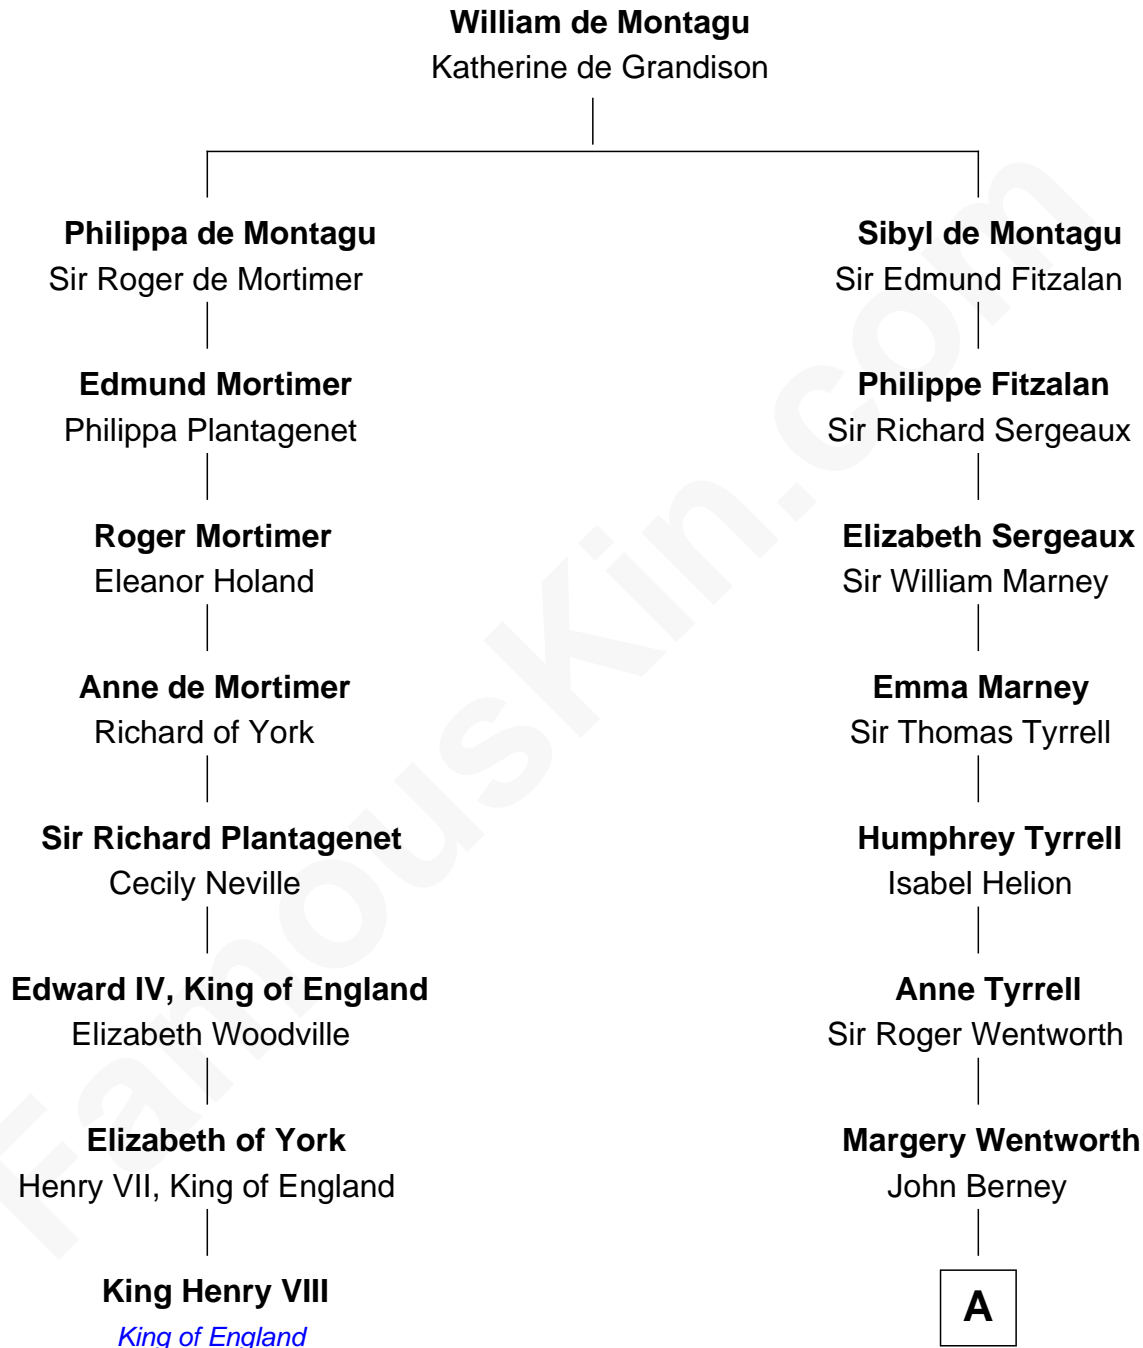

FamousKin.com
Relationship Chart of
King Henry VIII
King of England

7th cousin 8 times removed of
Henry Lee III
9th Governor of Virginia

A

John Berney
Margaret Read

Henry Berney
Alice Appleton

Sir Thomas Berney
Juliana Gawdy

Frances Berney
Sir Edward Barkham

Margaret Barkham
Sir Edmund Jennings

Edmund Jennings
Frances Corbin

Frances Jennings
Col. Charles Grymes

Lucy Grymes
Col. Henry Lee

Henry Lee III
Light-Horse Harry