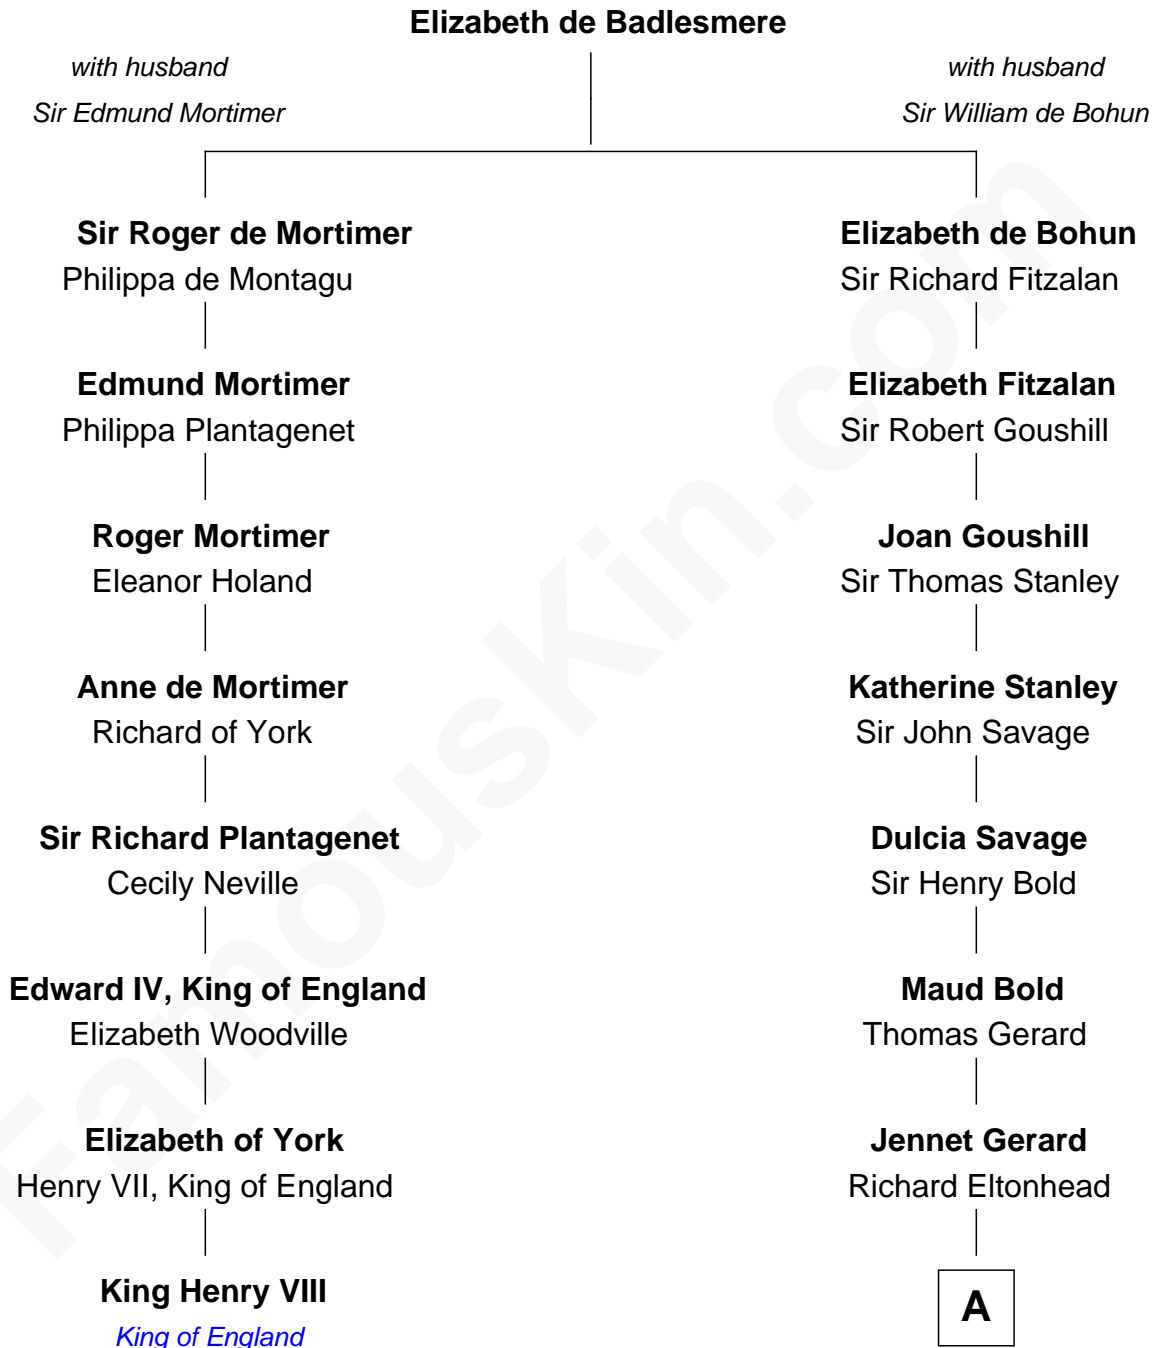

FamousKin.com

Relationship Chart of

King Henry VIII

King of England

7th cousin 6 times removed of

Henry Lee III

9th Governor of Virginia

A