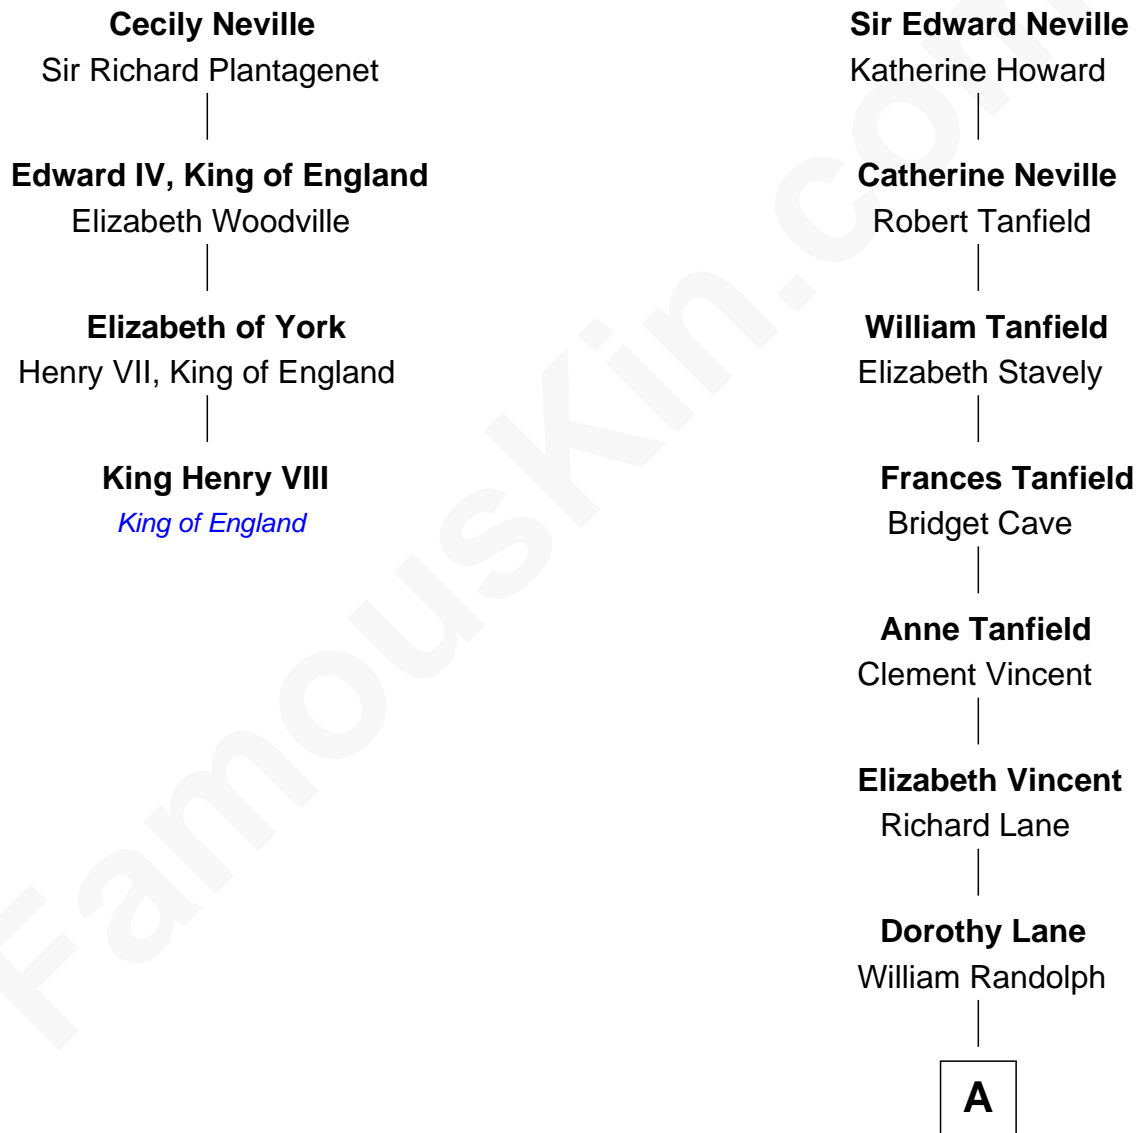

# FamousKin.com Relationship Chart of

**King Henry VIII**

*King of England*

3rd cousin 9 times removed of

**Henry Lee III**

*9th Governor of Virginia*

**Sir Ralph Neville**

Joan Beaufort

**A**

**Richard Randolph**

Elizabeth Ryland

**Col. William Randolph**

Mary Isham

**Elizabeth Randolph**

Richard Bland

**Mary Bland**