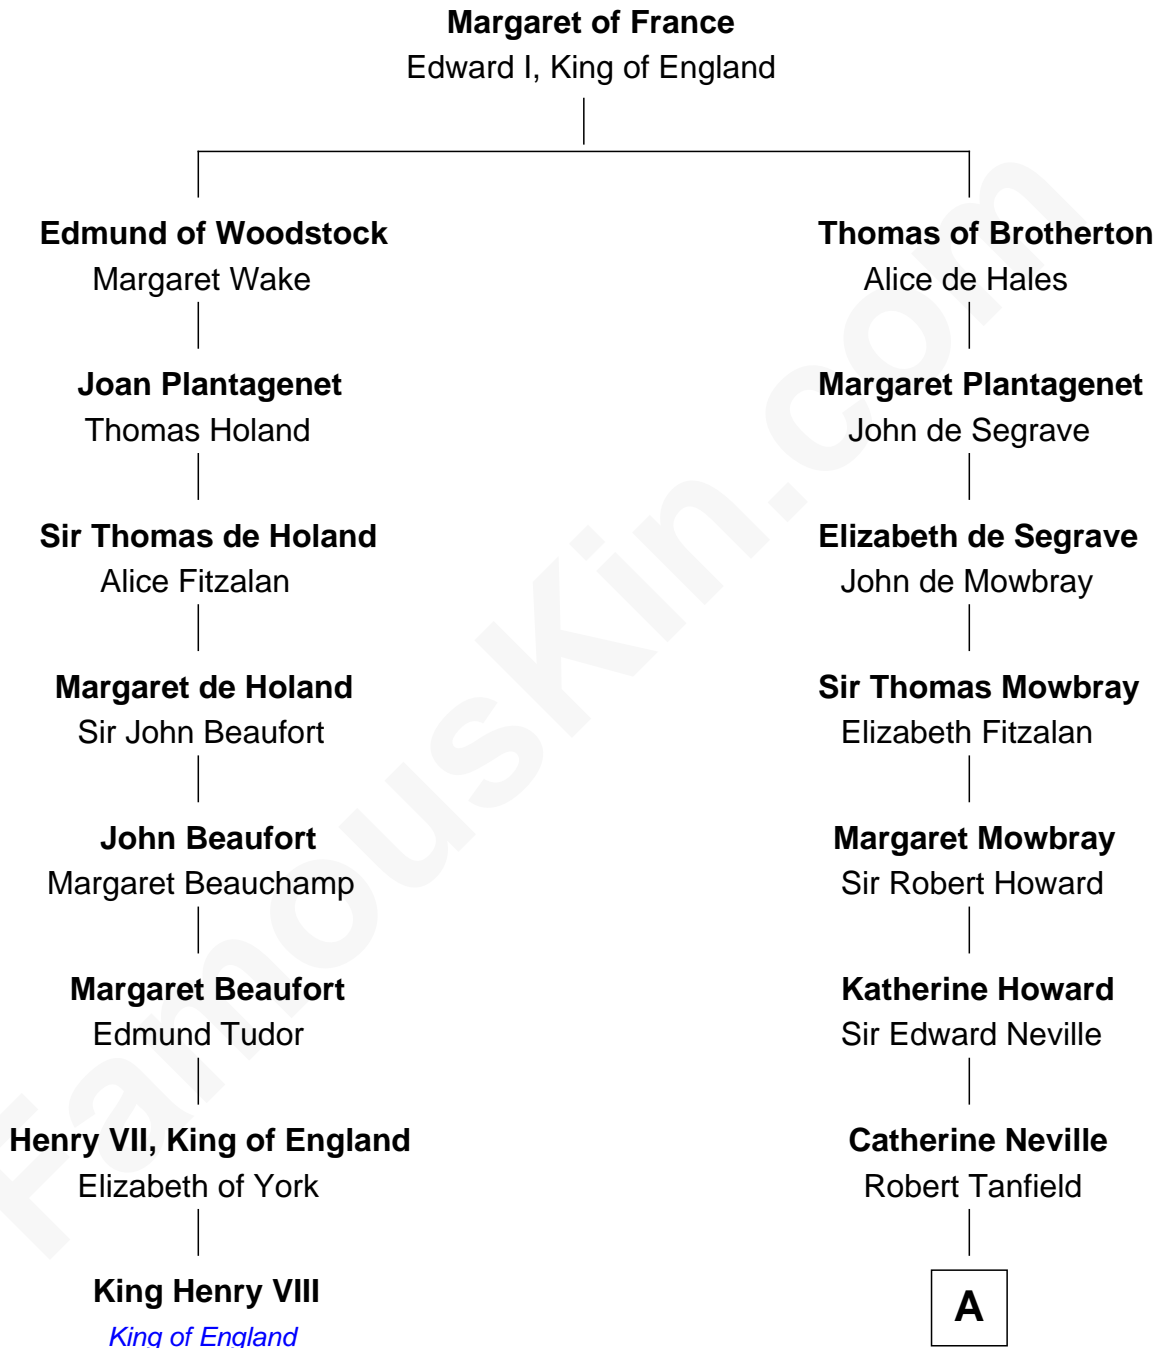

FamousKin.com
Relationship Chart of
King Henry VIII
King of England

7th cousin 10 times removed of
Henry Lee III
9th Governor of Virginia

A

William Tanfield
Elizabeth Stavely

Frances Tanfield
Bridget Cave

Anne Tanfield
Clement Vincent

Elizabeth Vincent
Richard Lane

Dorothy Lane
William Randolph

Richard Randolph
Elizabeth Ryland

Col. William Randolph
Mary Isham

Elizabeth Randolph
Richard Bland

Mary Bland
Henry Lee