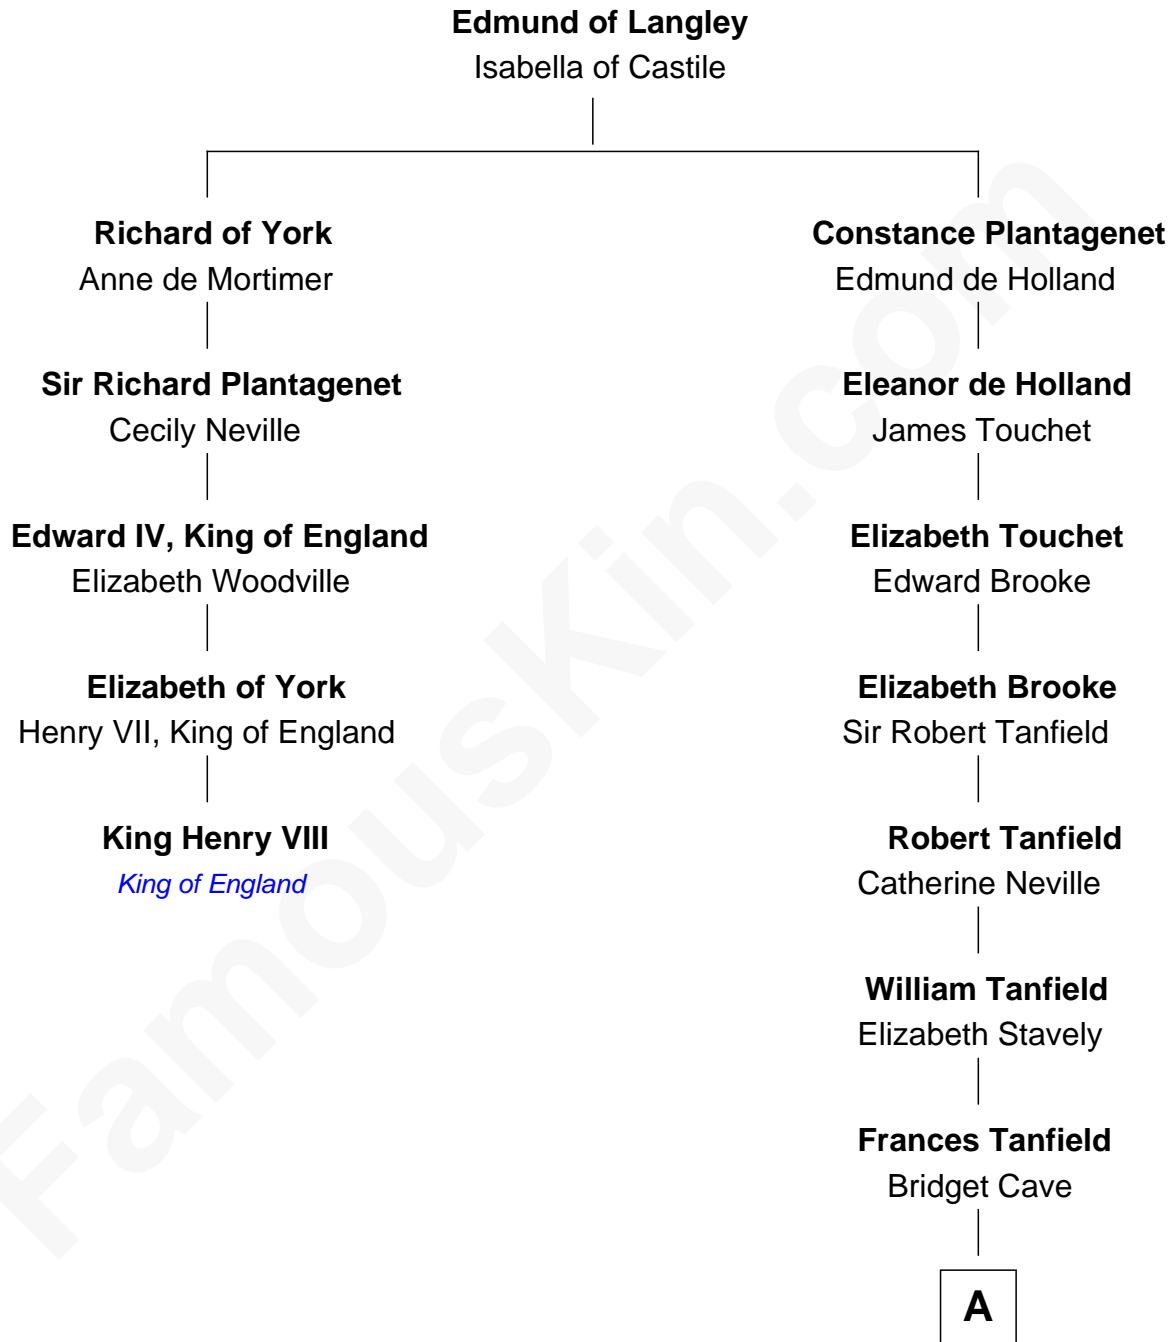

FamousKin.com
Relationship Chart of
King Henry VIII
King of England

4th cousin 11 times removed of
Henry Lee III
9th Governor of Virginia

A

Anne Tanfield
Clement Vincent

Elizabeth Vincent
Richard Lane

Dorothy Lane
William Randolph

Richard Randolph
Elizabeth Ryland

Col. William Randolph
Mary Isham

Elizabeth Randolph
Richard Bland

Mary Bland
Henry Lee

Col. Henry Lee
Lucy Grymes

Henry Lee III
Light-Horse Harry