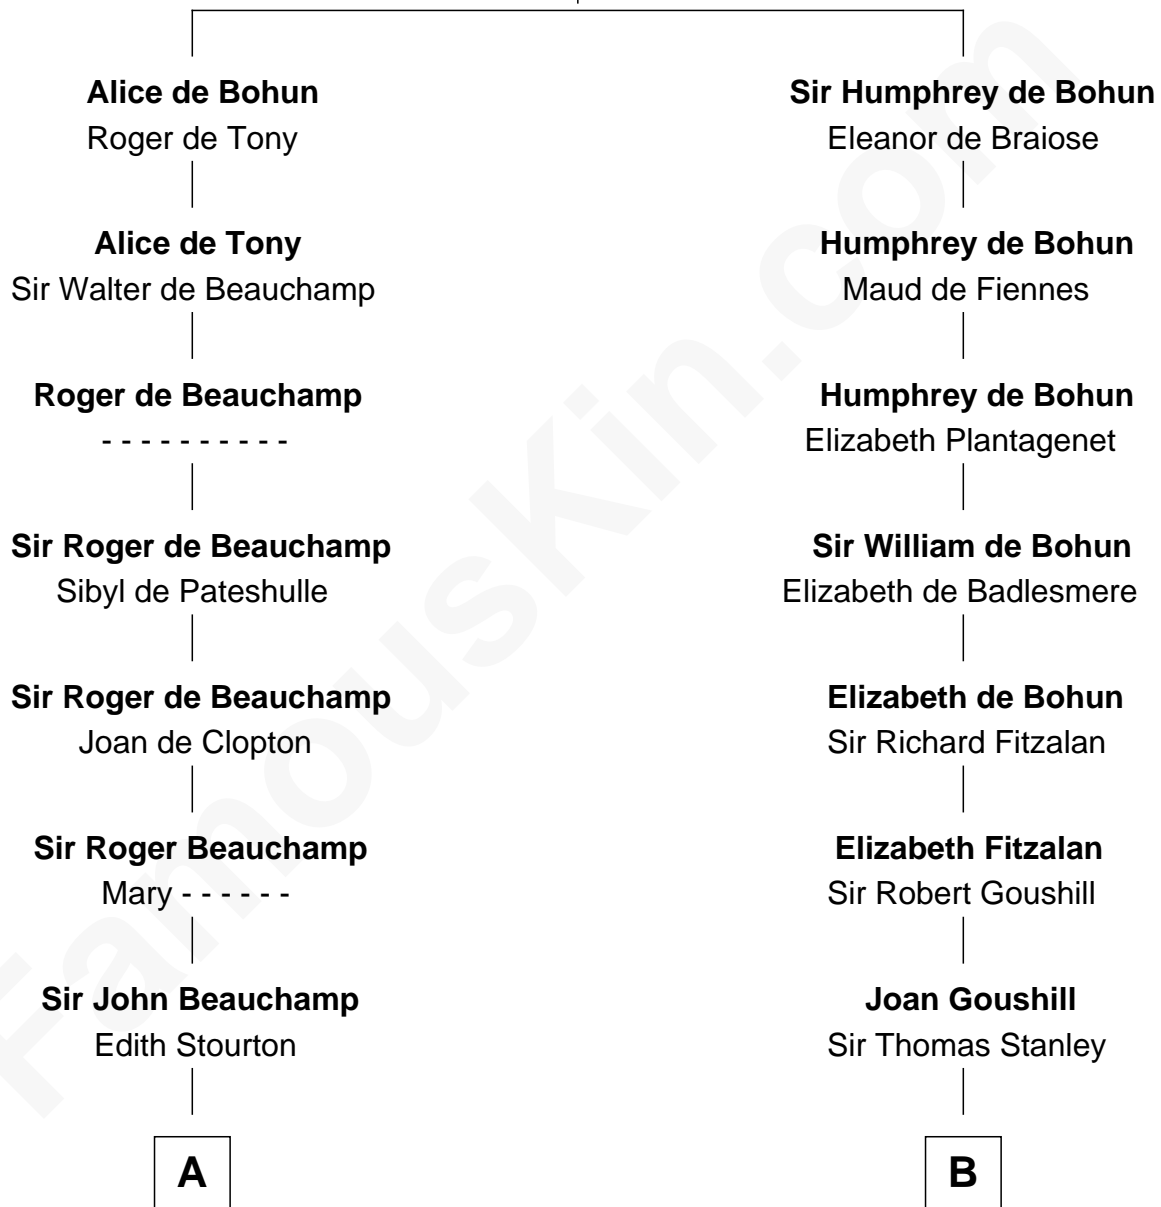

FamousKin.com

Relationship Chart of

King Henry VIII

King of England

10th cousin 8 times removed of

General Robert E. Lee
Confederate Army - U.S. Civil War

Sir Humphrey de Bohun
 Maud of Eu

C

Maj. Gen. Henry Lee

Anne Hill Carter

General Robert E. Lee

Confederate Army - U.S. Civil War

FamousKin.com