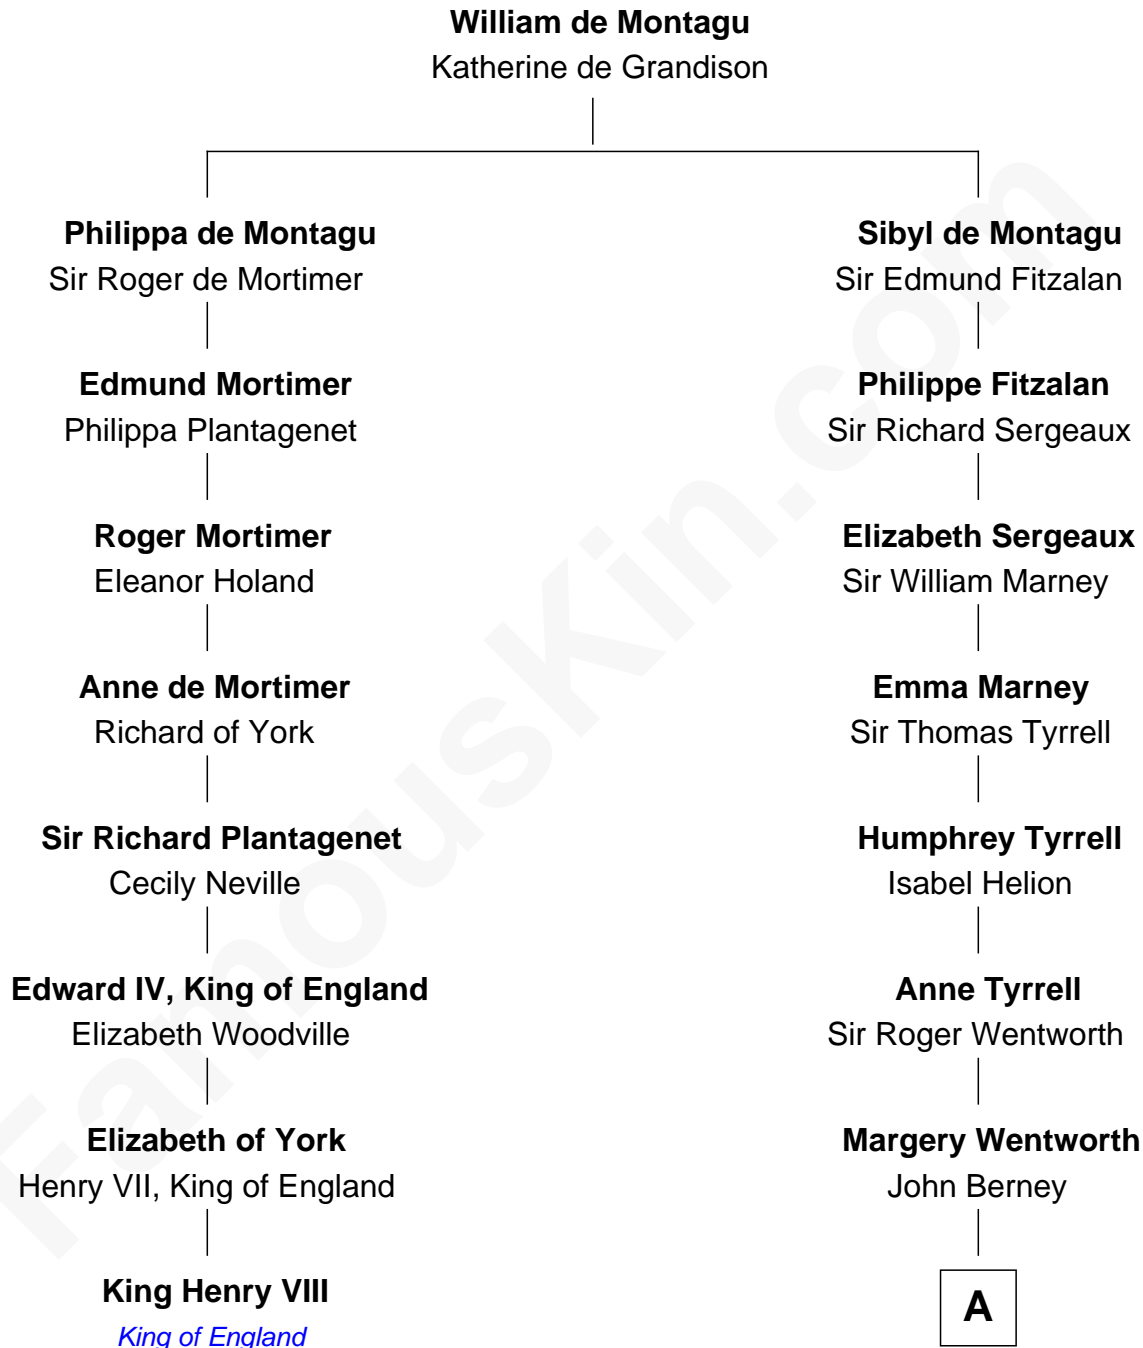

FamousKin.com

Relationship Chart of

King Henry VIII

King of England

7th cousin 9 times removed of

General Robert E. Lee
Confederate Army - U.S. Civil War

A

John Berney
Margaret Read