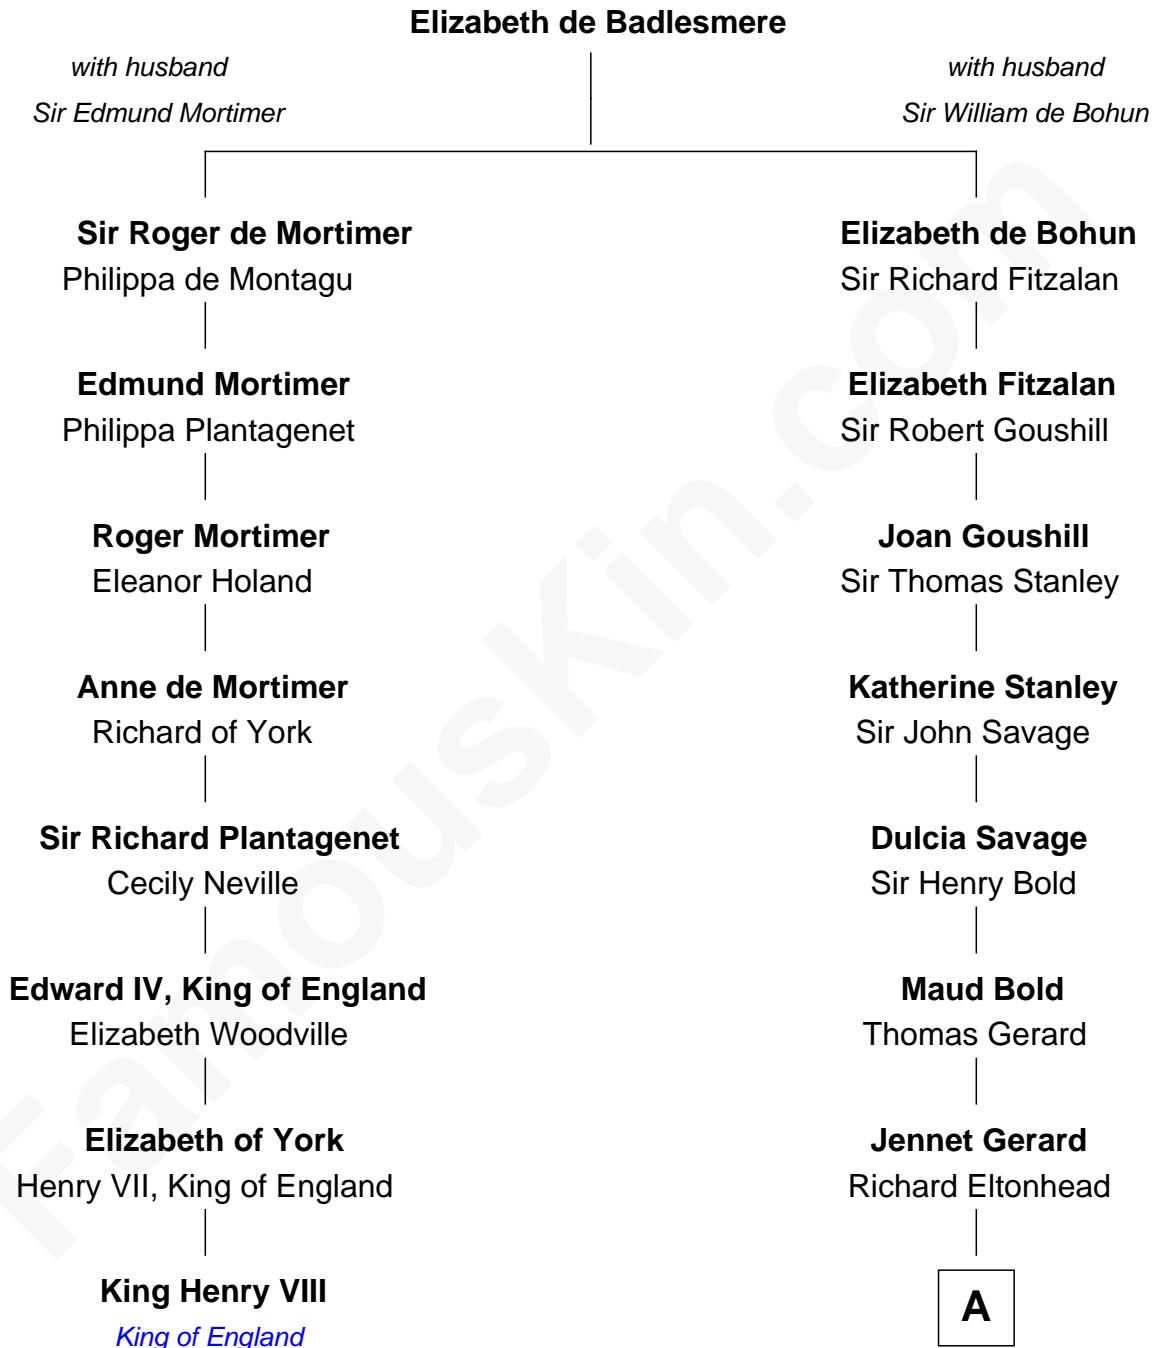

FamousKin.com

Relationship Chart of

King Henry VIII

King of England

7th cousin 7 times removed of

General Robert E. Lee
Confederate Army - U.S. Civil War

A

William Eltonhead