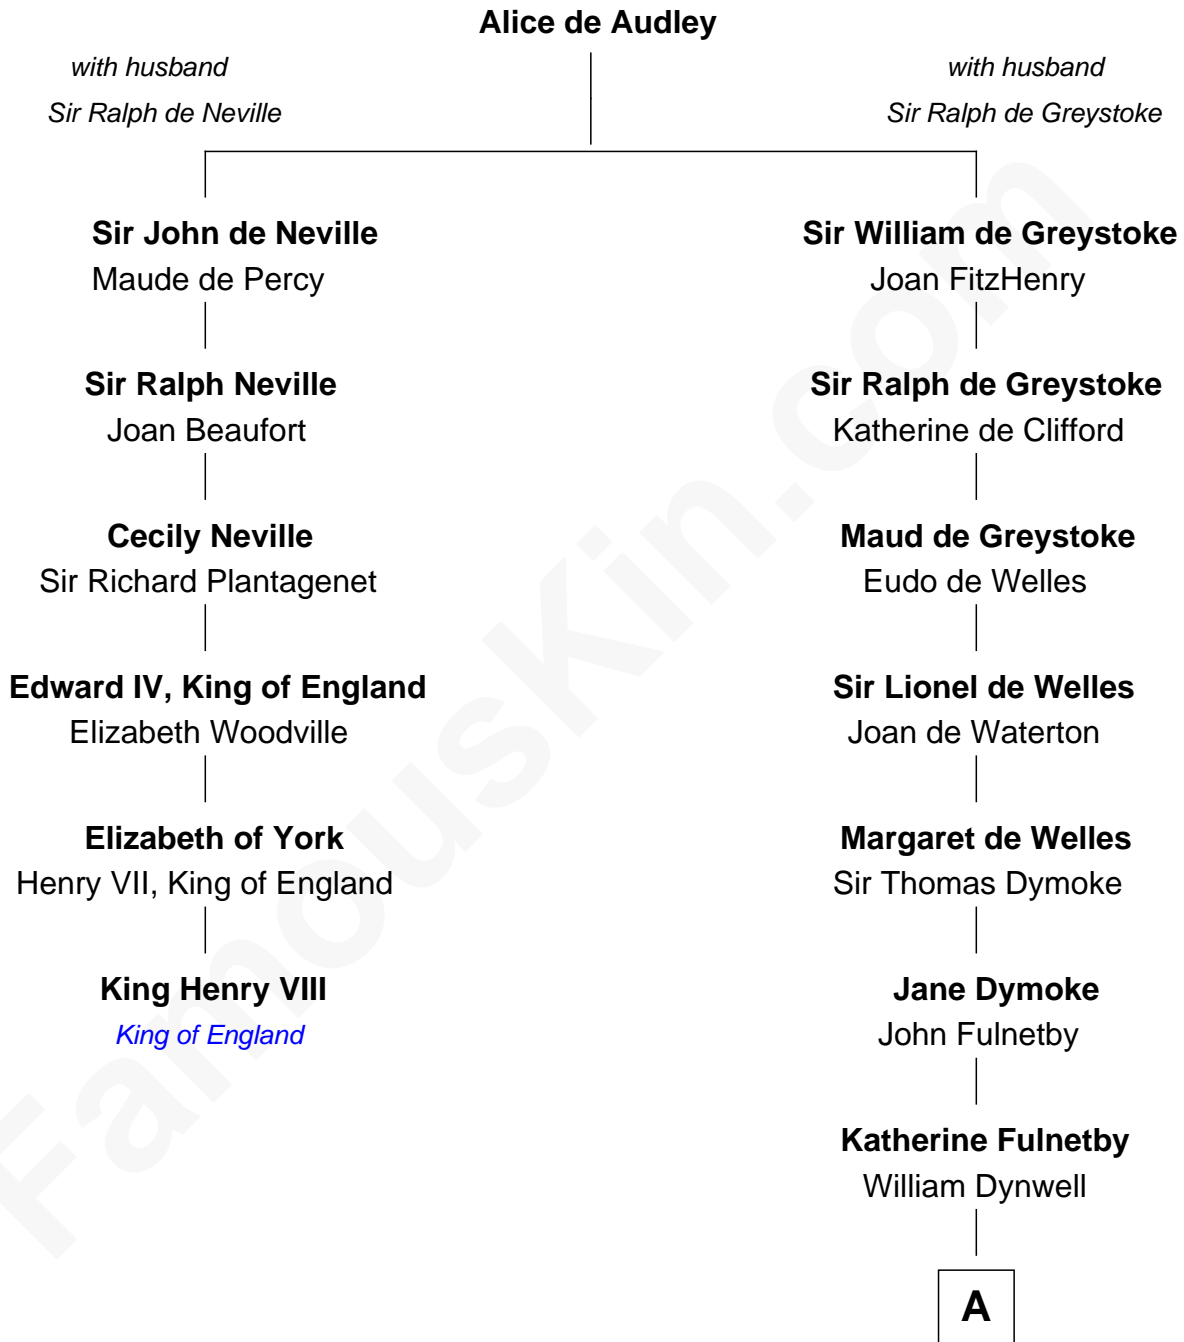

FamousKin.com

Relationship Chart of

King Henry VIII

King of England

5th cousin 16 times removed of

Linda Hamilton
TV and Movie Actress

A

Anne Dynwell

Henry Whitgift

William Whitgift

Elizabeth Whitgift

Wymond Bradbury

Thomas Bradbury

Mary Perkins

Judith Bradbury

Caleb Moody

Joshua Moody

Mary Greenleaf

Elizabeth Moody

Enoch Titcomb

Mary Titcomb

Henry Titcomb

John Berry Titcomb

Catherine Noyes