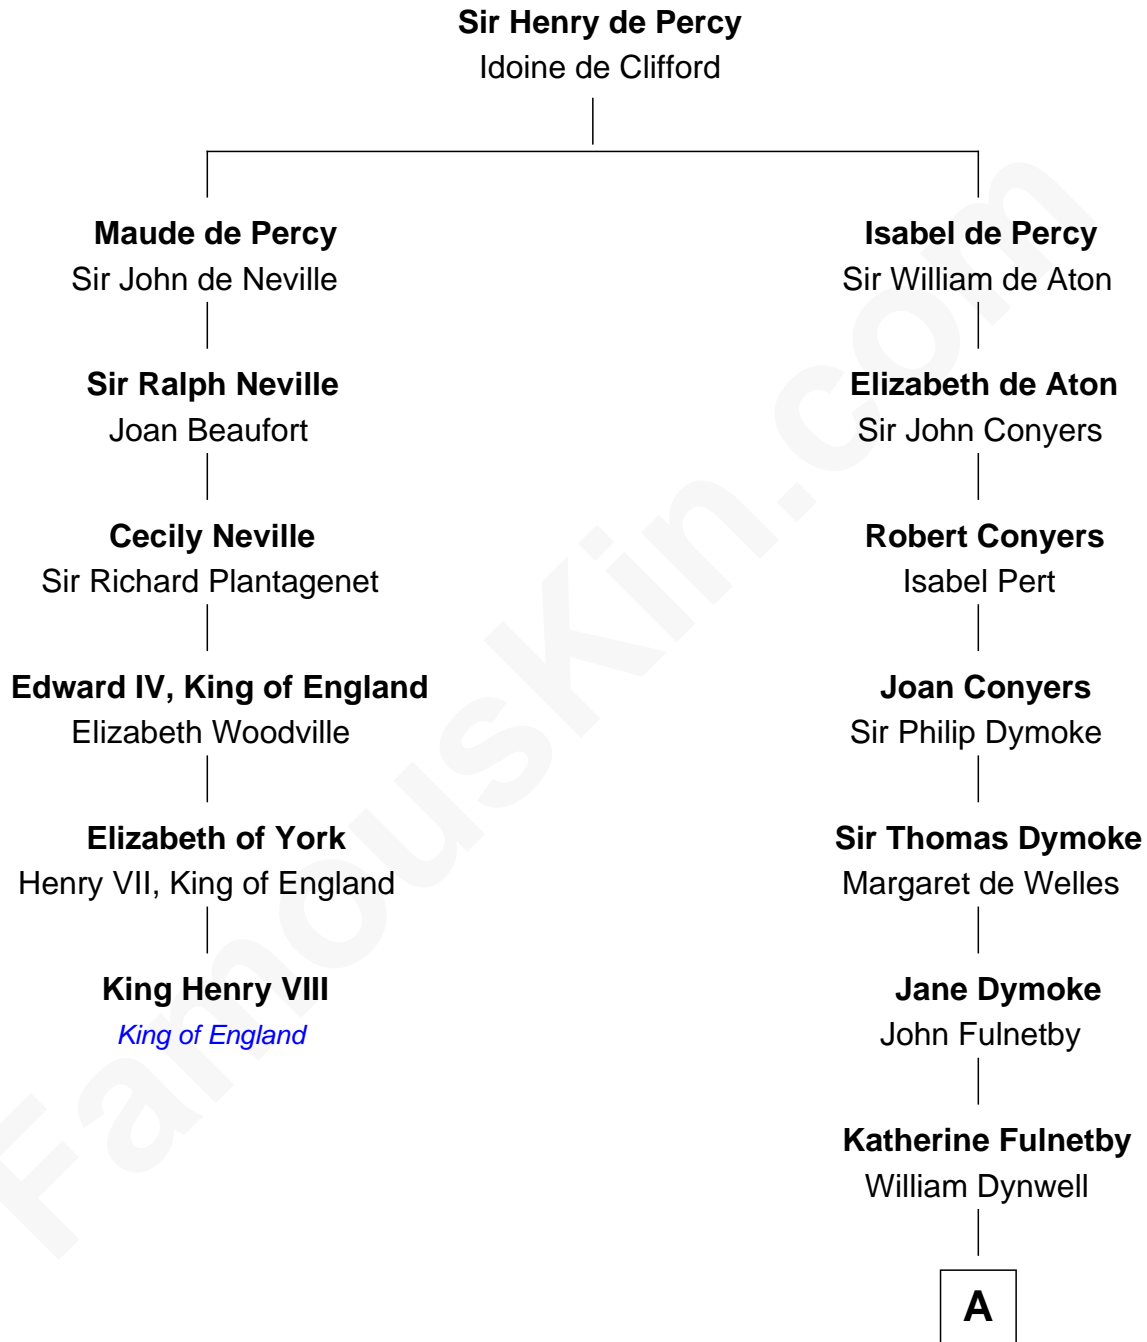

FamousKin.com
Relationship Chart of
King Henry VIII
King of England

5th cousin 16 times removed of

Linda Hamilton
TV and Movie Actress

A

Anne Dynwell

Henry Whitgift

William Whitgift

Elizabeth Whitgift

Wymond Bradbury

Thomas Bradbury

Mary Perkins

Judith Bradbury

Caleb Moody

Joshua Moody

Mary Greenleaf

Elizabeth Moody