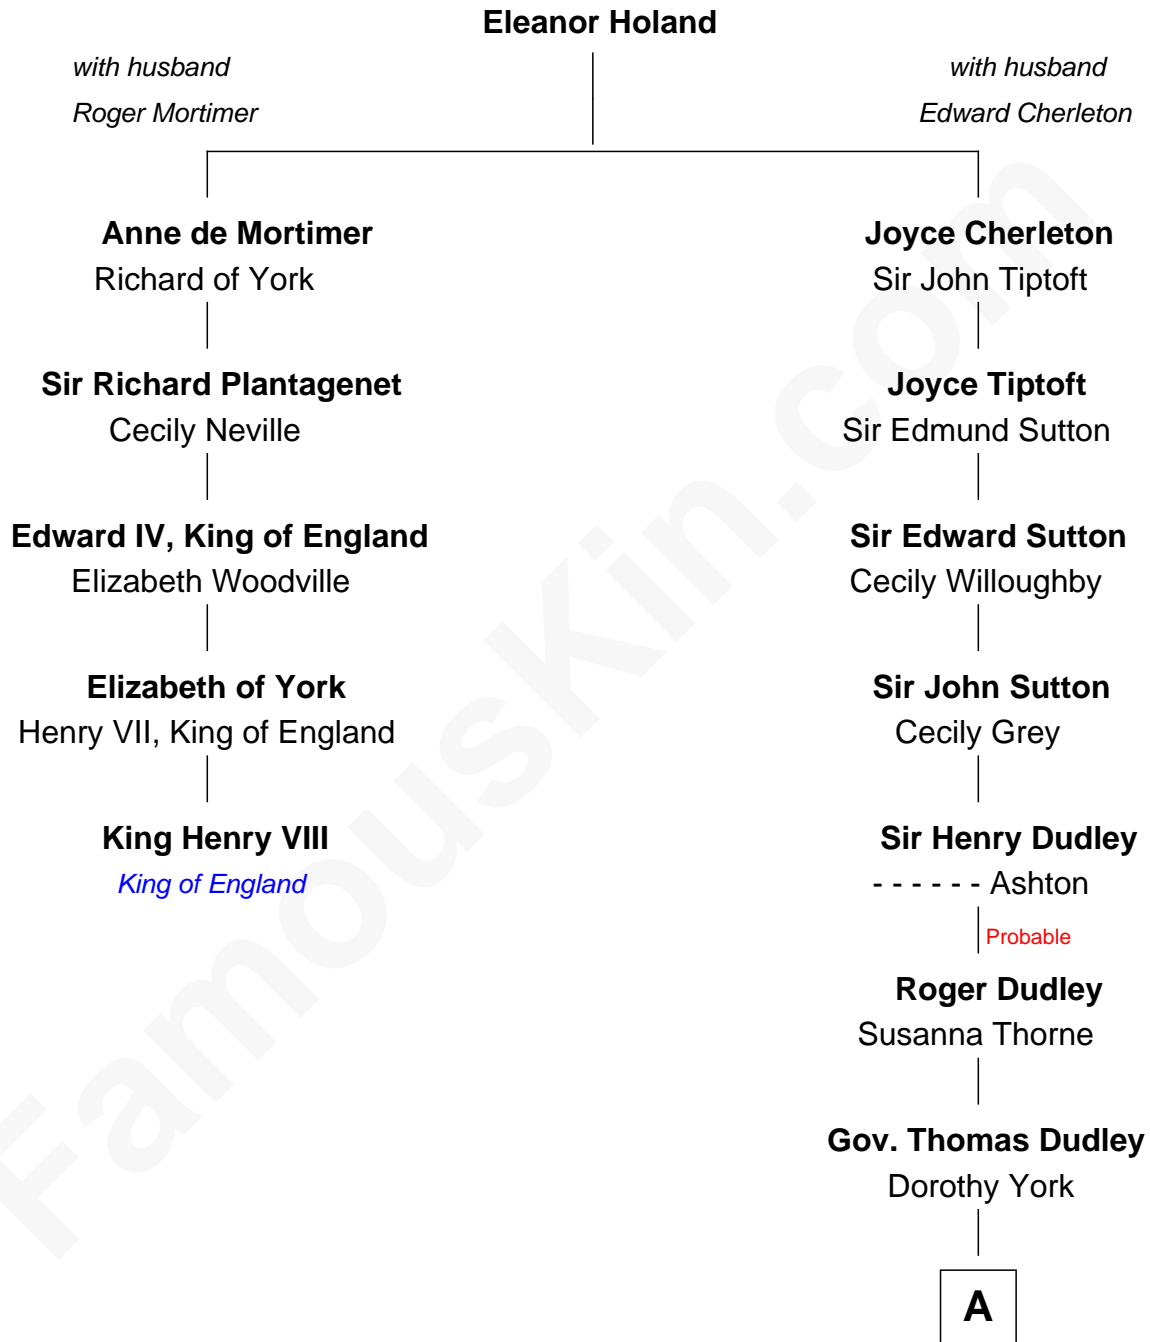

FamousKin.com

Relationship Chart of

King Henry VIII

King of England

4th cousin 14 times removed of

Keri Russell
TV and Movie Actress

B

Stephanie Stephens

David Harold Russell

Keri Russell

TV and Movie Actress

FamousKin.com