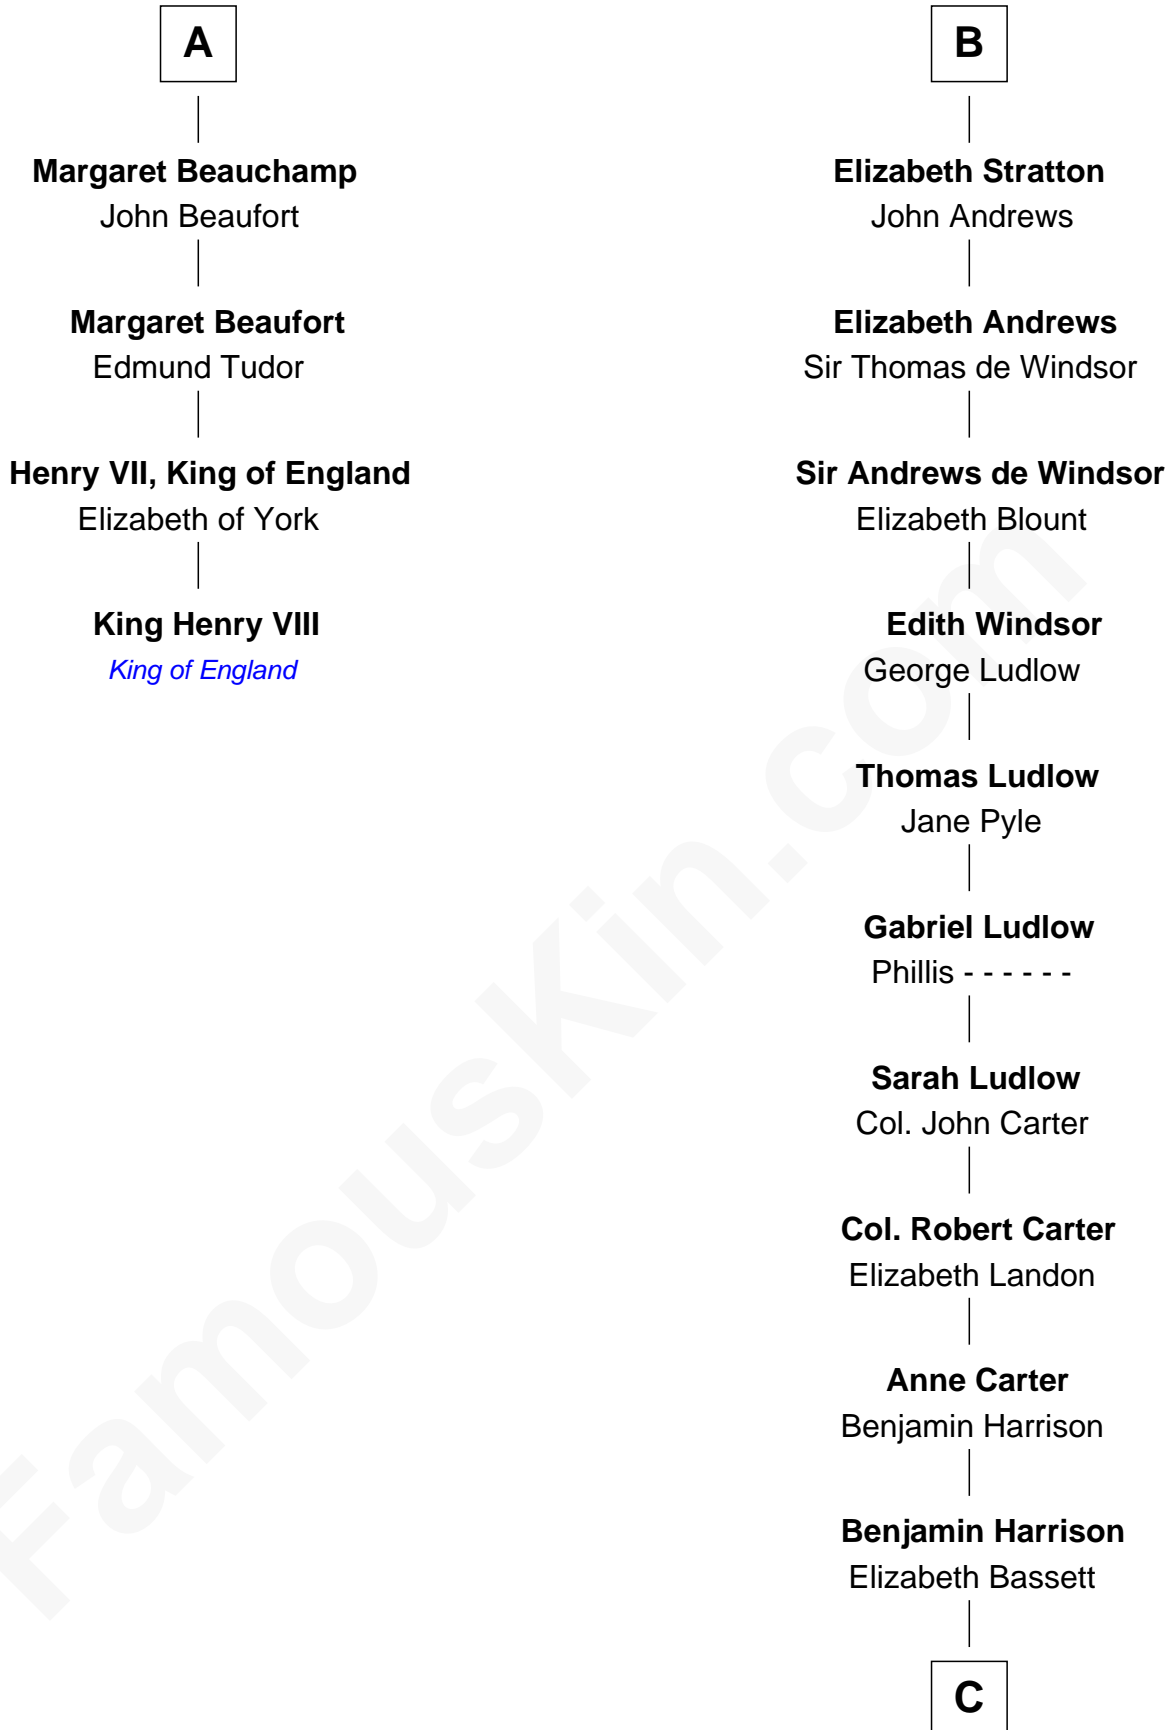

FamousKin.com
Relationship Chart of
King Henry VIII
King of England

10th cousin 9 times removed of
Benjamin Harrison
23rd U.S. President

Sir Humphrey de Bohun
Maud of Eu

C

Gen. William Henry Harrison

Anna Tuthill Symmes

John Scott Harrison

Elizabeth Ramsey Irwin

Benjamin Harrison

23rd U.S. President

FamousKin.com