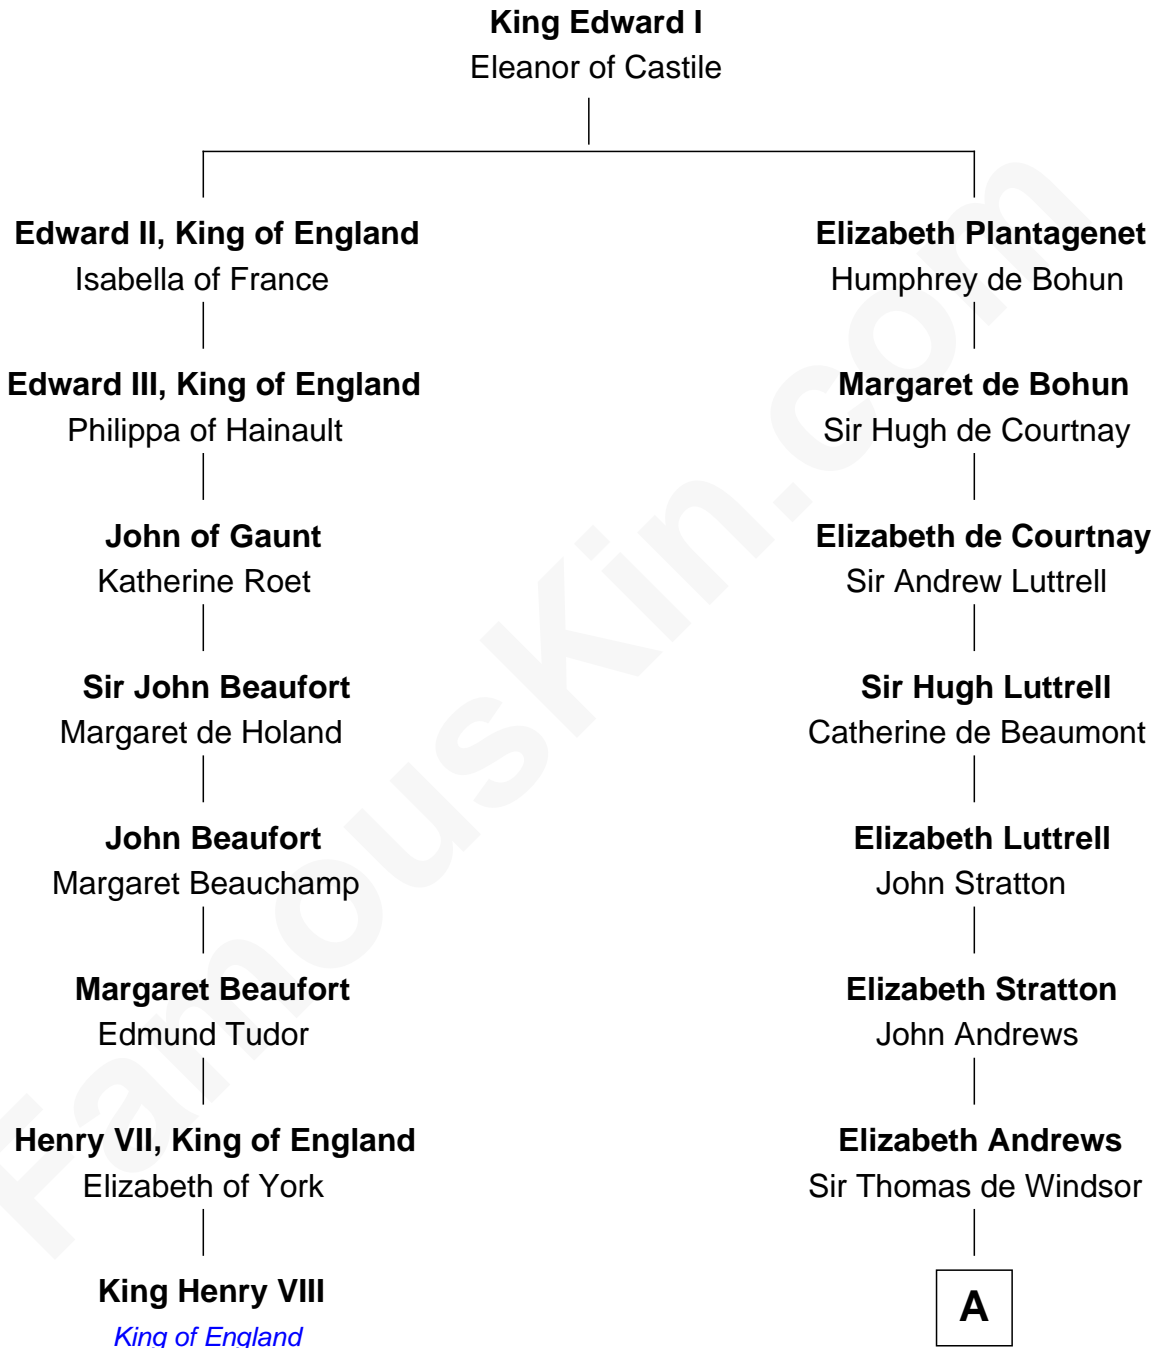

FamousKin.com
Relationship Chart of
King Henry VIII
King of England

7th cousin 10 times removed of
Benjamin Harrison
23rd U.S. President

A

—
Sir Andrews de Windsor

Elizabeth Blount

—
Edith Windsor

George Ludlow