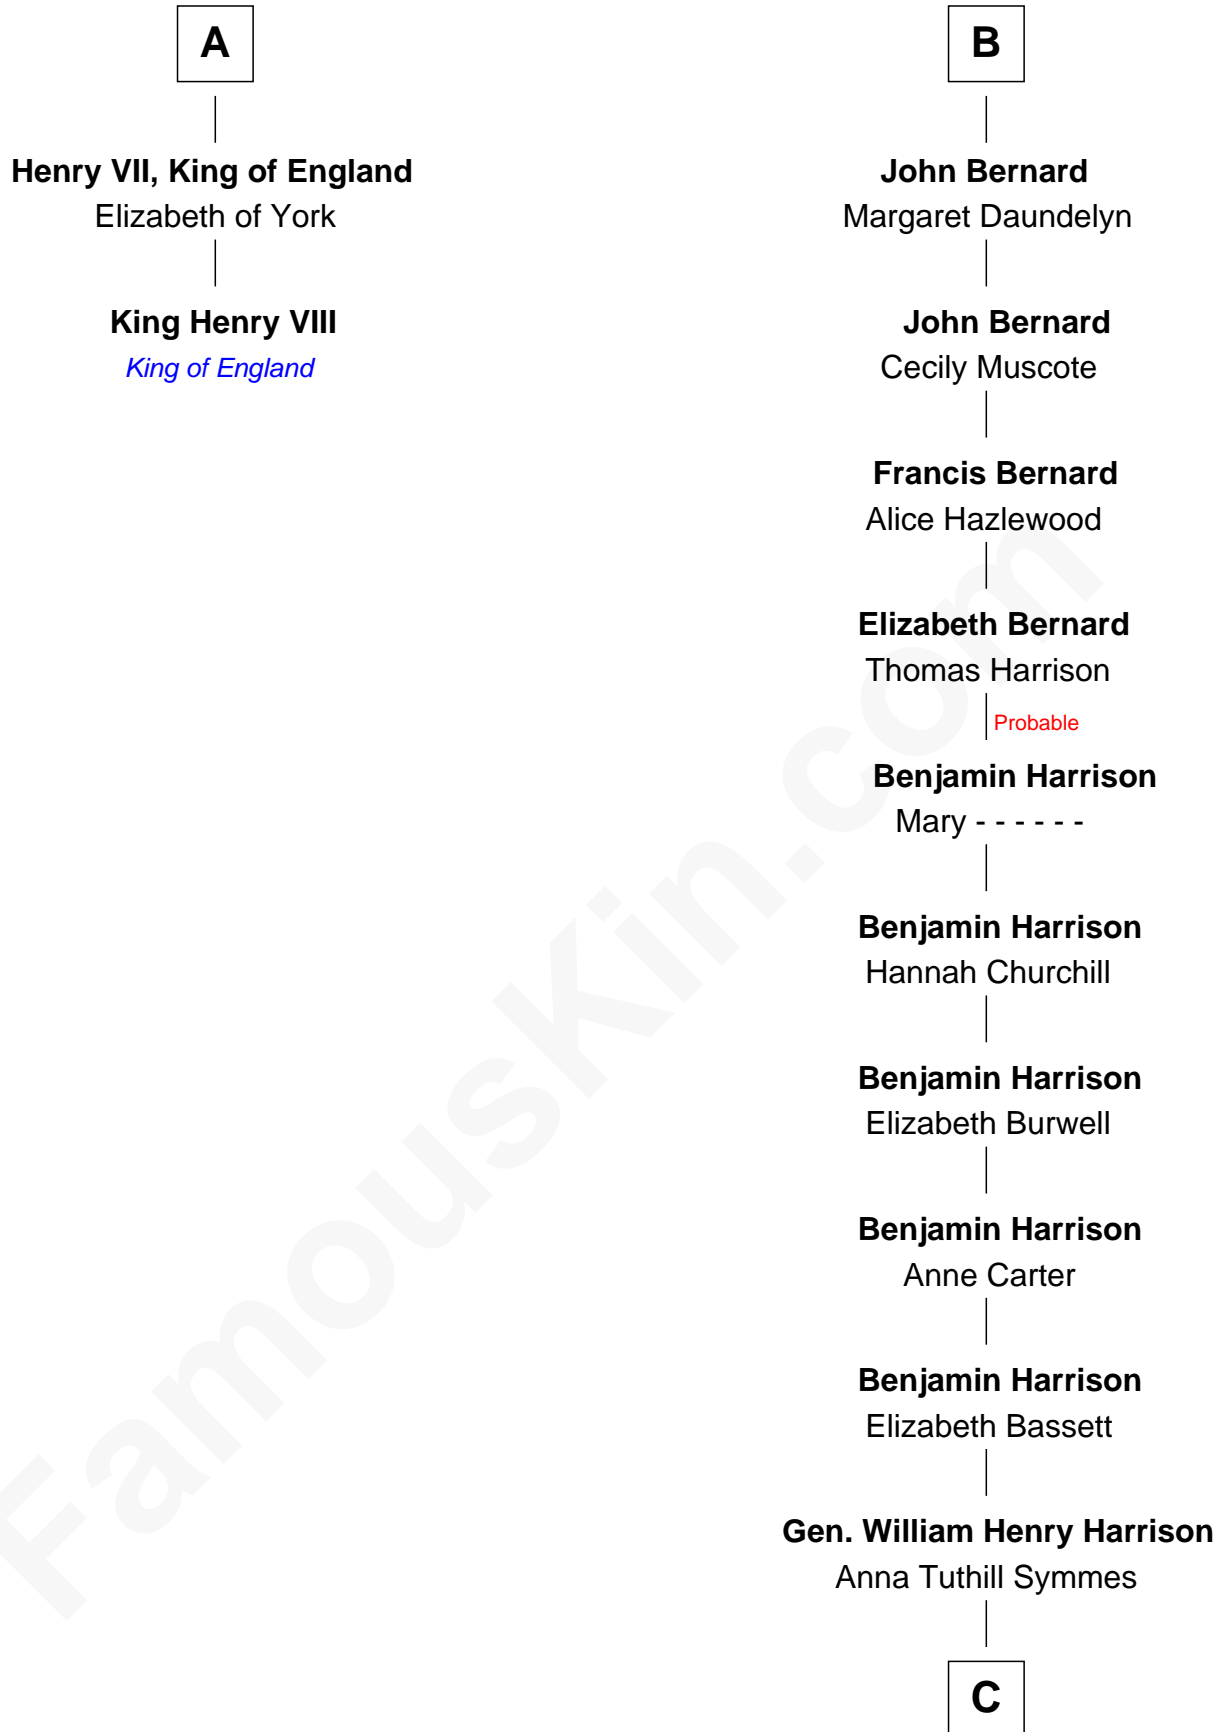

**FamousKin.com**  
**Relationship Chart of**  
**King Henry VIII**  
*King of England*

8th cousin 10 times removed of  
**Benjamin Harrison**  
*23rd U.S. President*

C

**John Scott Harrison**  
Elizabeth Ramsey Irwin

**Benjamin Harrison**  
*23rd U.S. President*

FamousKin.com