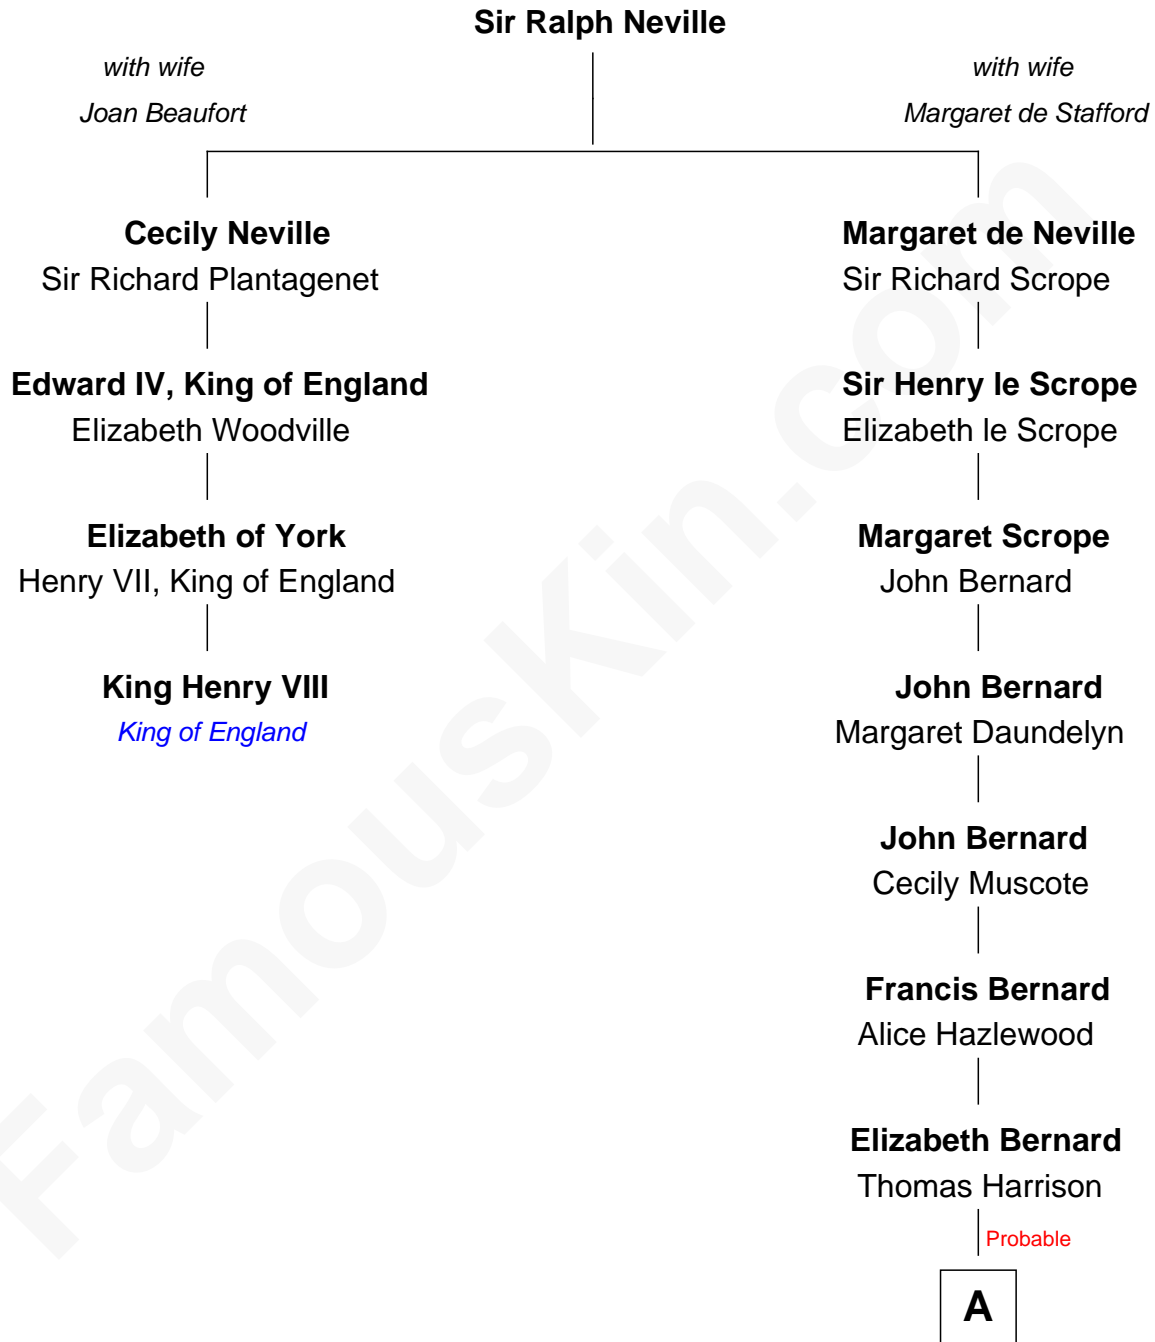

FamousKin.com
Relationship Chart of
King Henry VIII
King of England

3rd cousin 11 times removed of
Benjamin Harrison
23rd U.S. President

A

Benjamin Harrison

Mary - - - - -

Benjamin Harrison

Hannah Churchill

Benjamin Harrison

Elizabeth Burwell

Benjamin Harrison

Anne Carter

Benjamin Harrison

Elizabeth Bassett

Gen. William Henry Harrison

Anna Tuthill Symmes

John Scott Harrison

Elizabeth Ramsey Irwin

Benjamin Harrison

23rd U.S. President

FamousKin.com