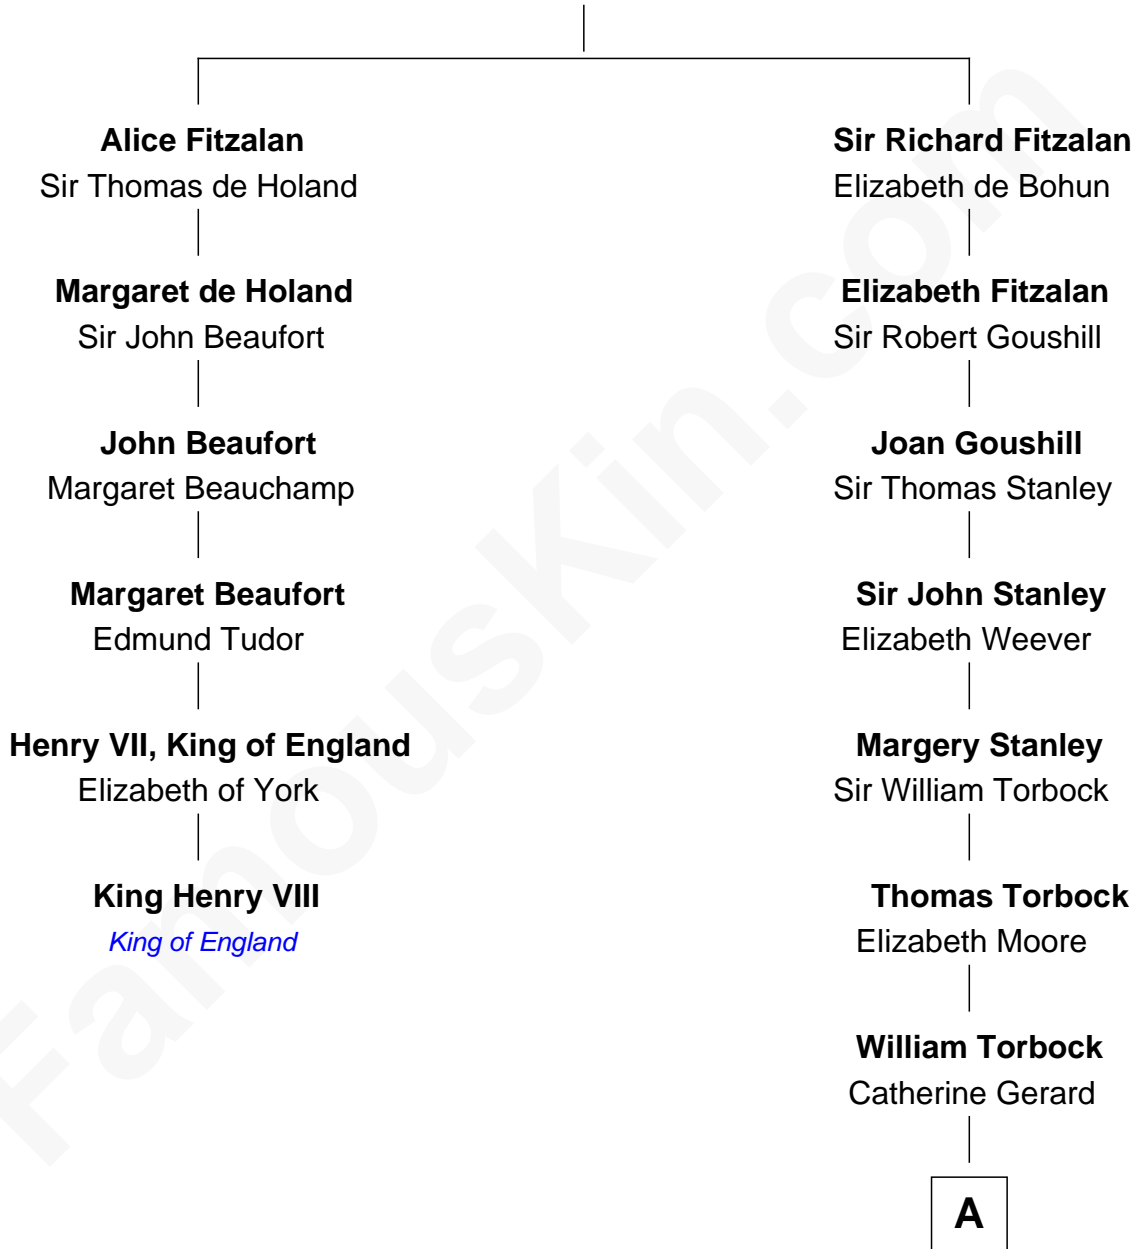

FamousKin.com

Relationship Chart of

King Henry VIII

King of England

5th cousin 15 times removed of

Ed Helms

TV and Movie Actor

Richard Fitzalan
Eleanor Plantagenet

A

Margaret Torbock

Oliver Mainwaring

Oliver Mainwaring

Prudence Ashe

Oliver Mainwaring

Hannah Raymond

Love Mainwaring