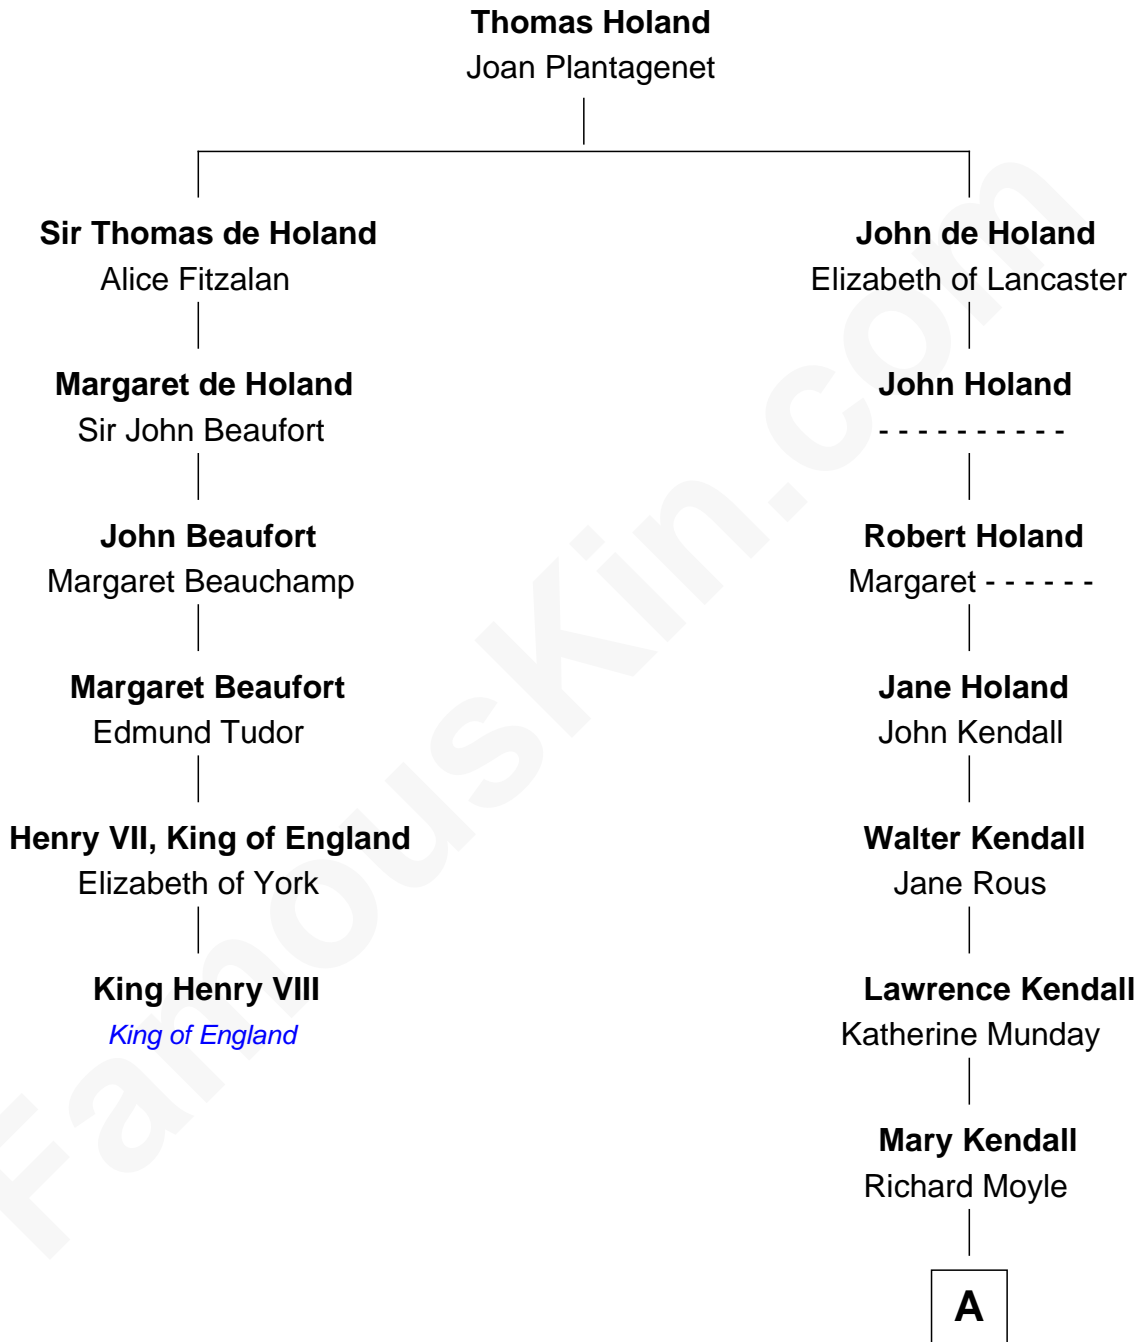

## Relationship Chart of

### King Henry VIII

*King of England*

5th cousin 15 times removed of

**Ed Helms**

*TV and Movie Actor*

**A**

**Loveday Moyle**

Henry Ashe

**Prudence Ashe**

Oliver Mainwaring

**Oliver Mainwaring**

Hannah Raymond

**Love Mainwaring**

John Richards

**George Richards**

Hester Hough

**Mary Richards**

Alexander Wolcott

**Mary Wolcott**

Dr. Elihu Griswold

**Mary Griswold**

Joseph Turner

**Eugene S. Turner**

Frances H. E. Gove