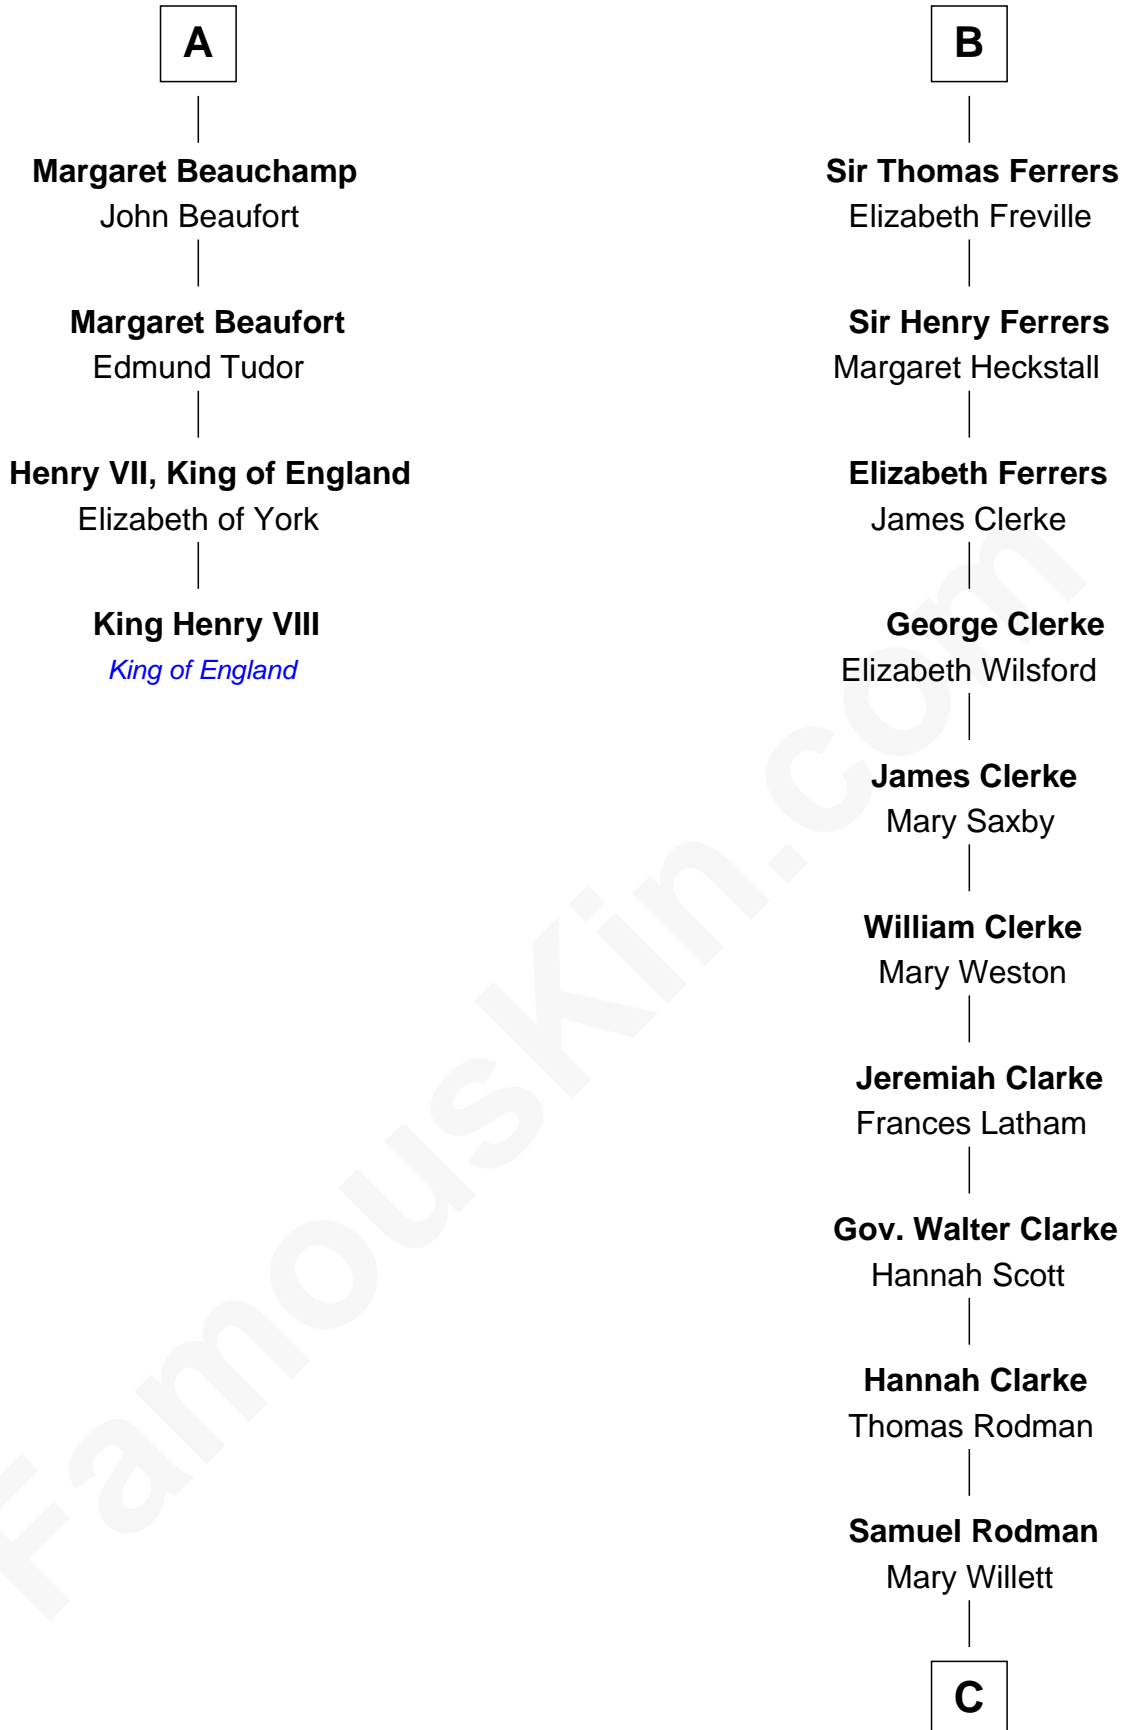

FamousKin.com
Relationship Chart of
King Henry VIII
King of England

10th cousin 10 times removed of

Joseph Wharton
Founder of the Wharton School of Business

Sir Humphrey de Bohun
 Maud of Eu

C

Thomas Rodman

Mary Borden

Hannah Rodman

Samuel Rowland Fisher

Deborah Fisher

William Wharton

Joseph Wharton

Founder, Wharton School of Business

FamousKin.com