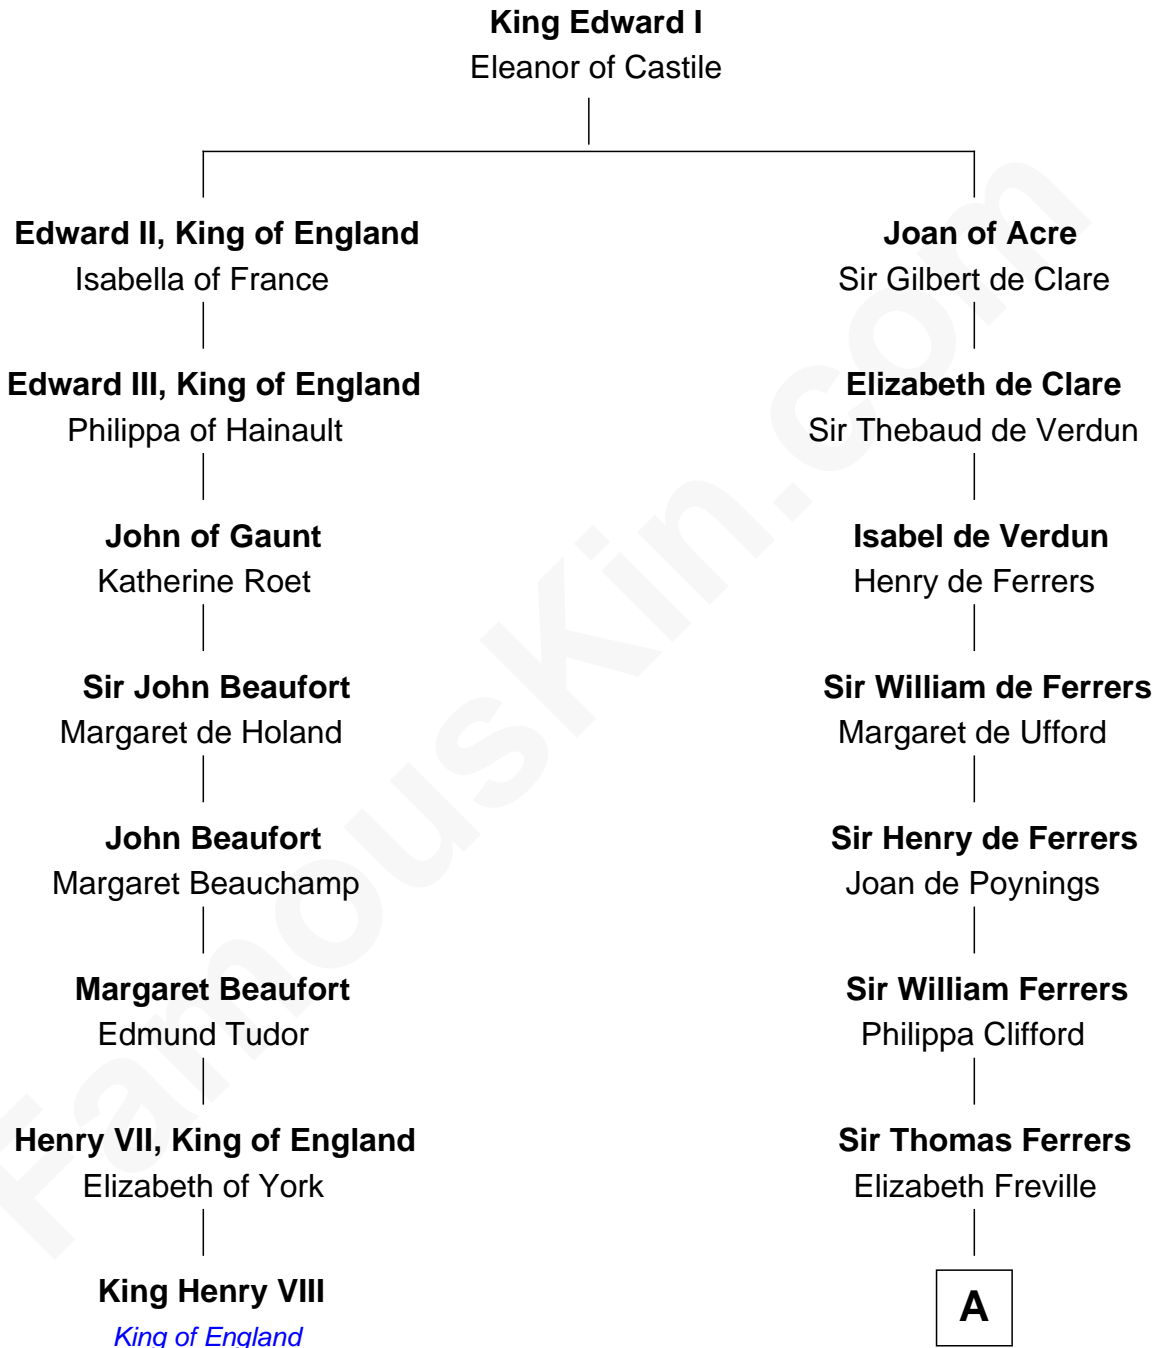

FamousKin.com

Relationship Chart of

King Henry VIII

King of England

7th cousin 12 times removed of

Joseph Wharton

Founder of the Wharton School of Business

A

Sir Henry Ferrers
Margaret Heckstall

Elizabeth Ferrers
James Clerke

George Clerke
Elizabeth Wilsford

James Clerke
Mary Saxby

William Clerke
Mary Weston

Jeremiah Clarke
Frances Latham

Gov. Walter Clarke
Hannah Scott