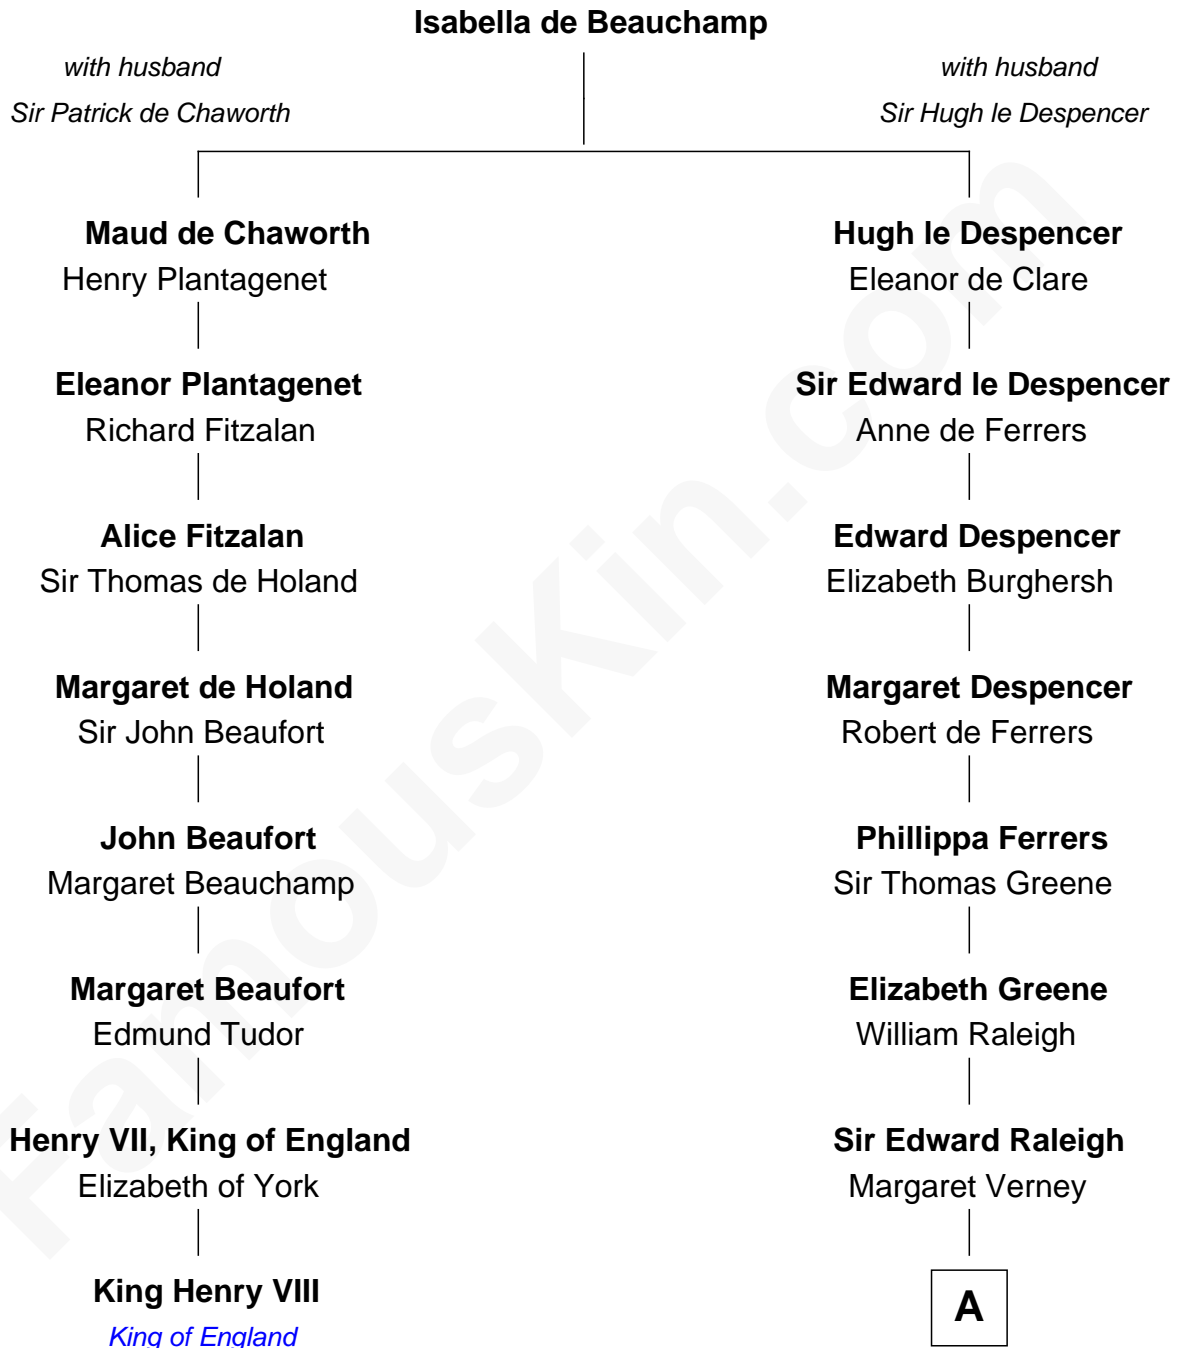

FamousKin.com

Relationship Chart of

King Henry VIII

King of England

7th cousin 11 times removed of

Joseph Wharton

Founder of the Wharton School of Business

A

Sir Edward Raleigh
Anne Chamberlayne

Bridget Raleigh
Sir John Cope

Elizabeth Cope
John Dryden

Bridget Dryden
Rev. Francis Marbury

Catherine Marbury
Richard Scott

Hannah Scott
Gov. Walter Clarke

Hannah Clarke
Thomas Rodman

Samuel Rodman
Mary Willett

Thomas Rodman
Mary Borden

Hannah Rodman
Samuel Rowland Fisher

B

B

Deborah Fisher
William Wharton

Joseph Wharton

Founder, Wharton School of Business