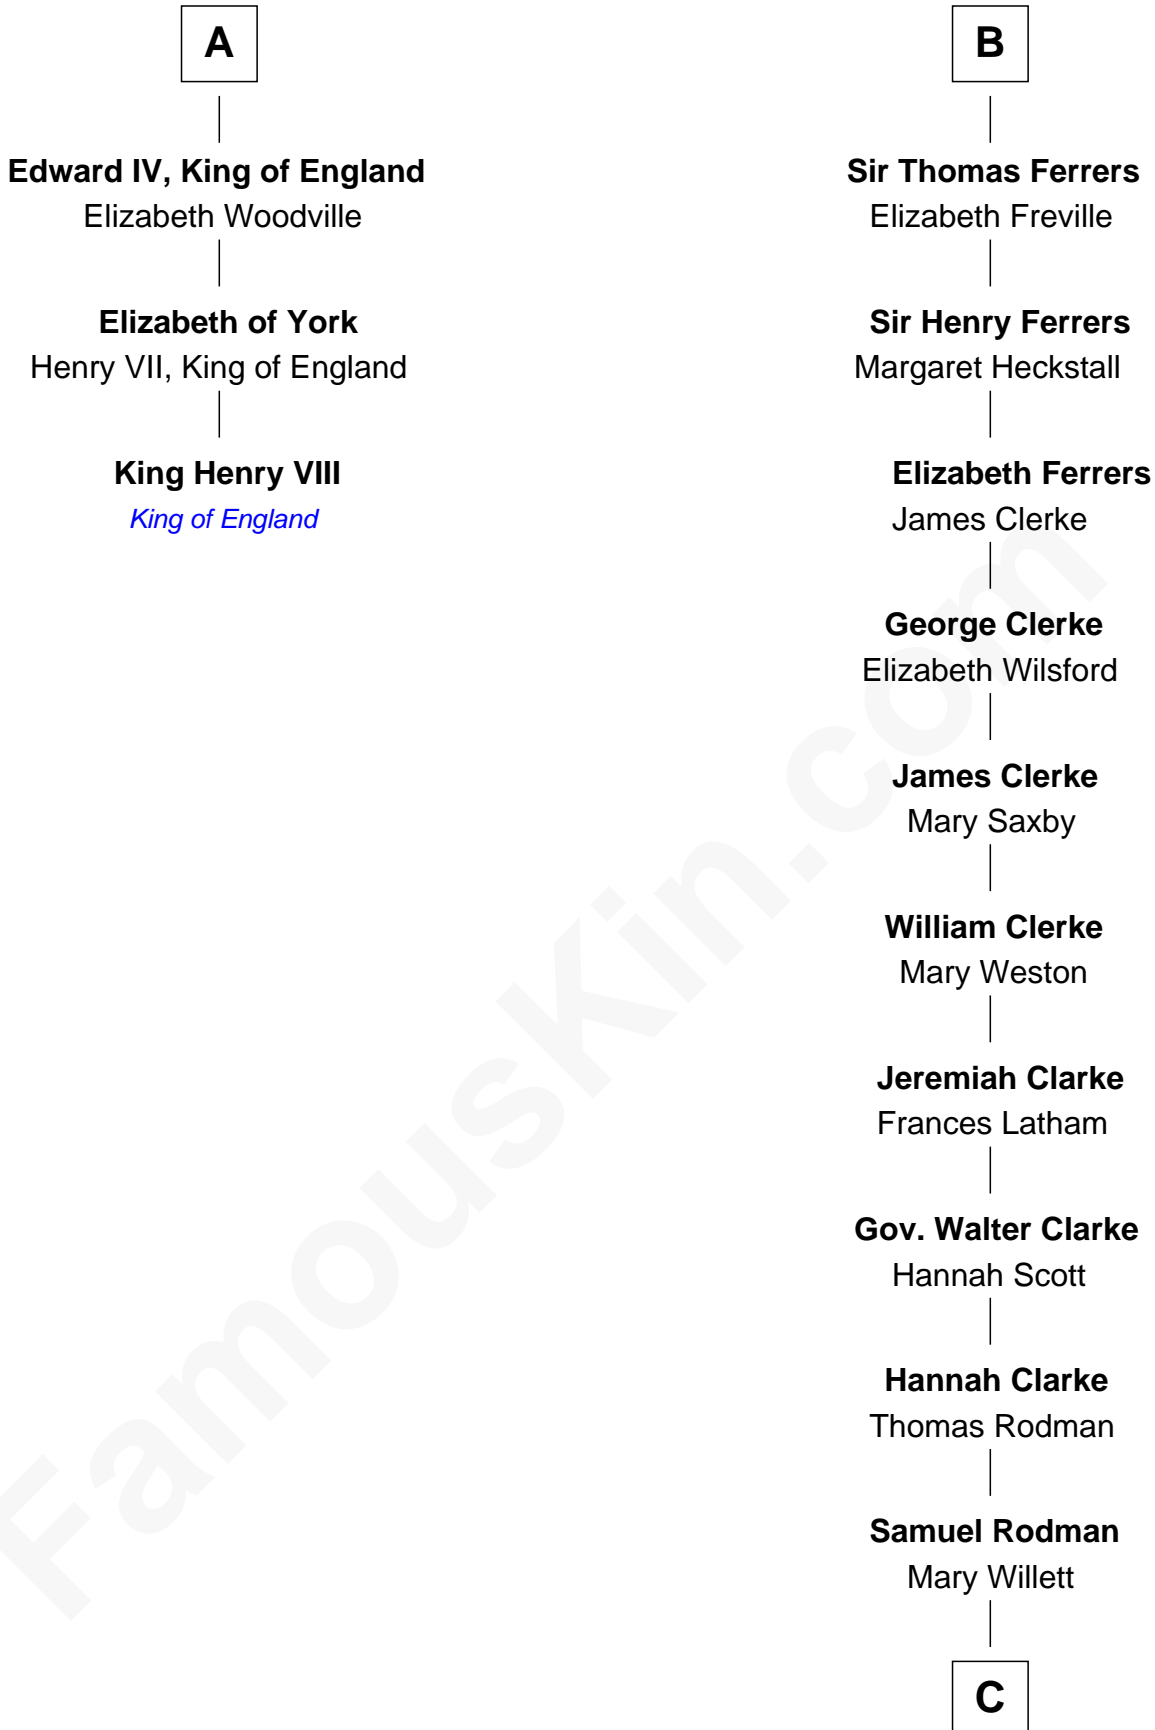

## Relationship Chart of

### King Henry VIII

*King of England*

9th cousin 11 times removed of

**Joseph Wharton**

*Founder of the Wharton School of Business*

**C**

**Thomas Rodman**

Mary Borden

**Hannah Rodman**

Samuel Rowland Fisher

**Deborah Fisher**

William Wharton

**Joseph Wharton**

*Founder, Wharton School of Business*

FamousKin.com