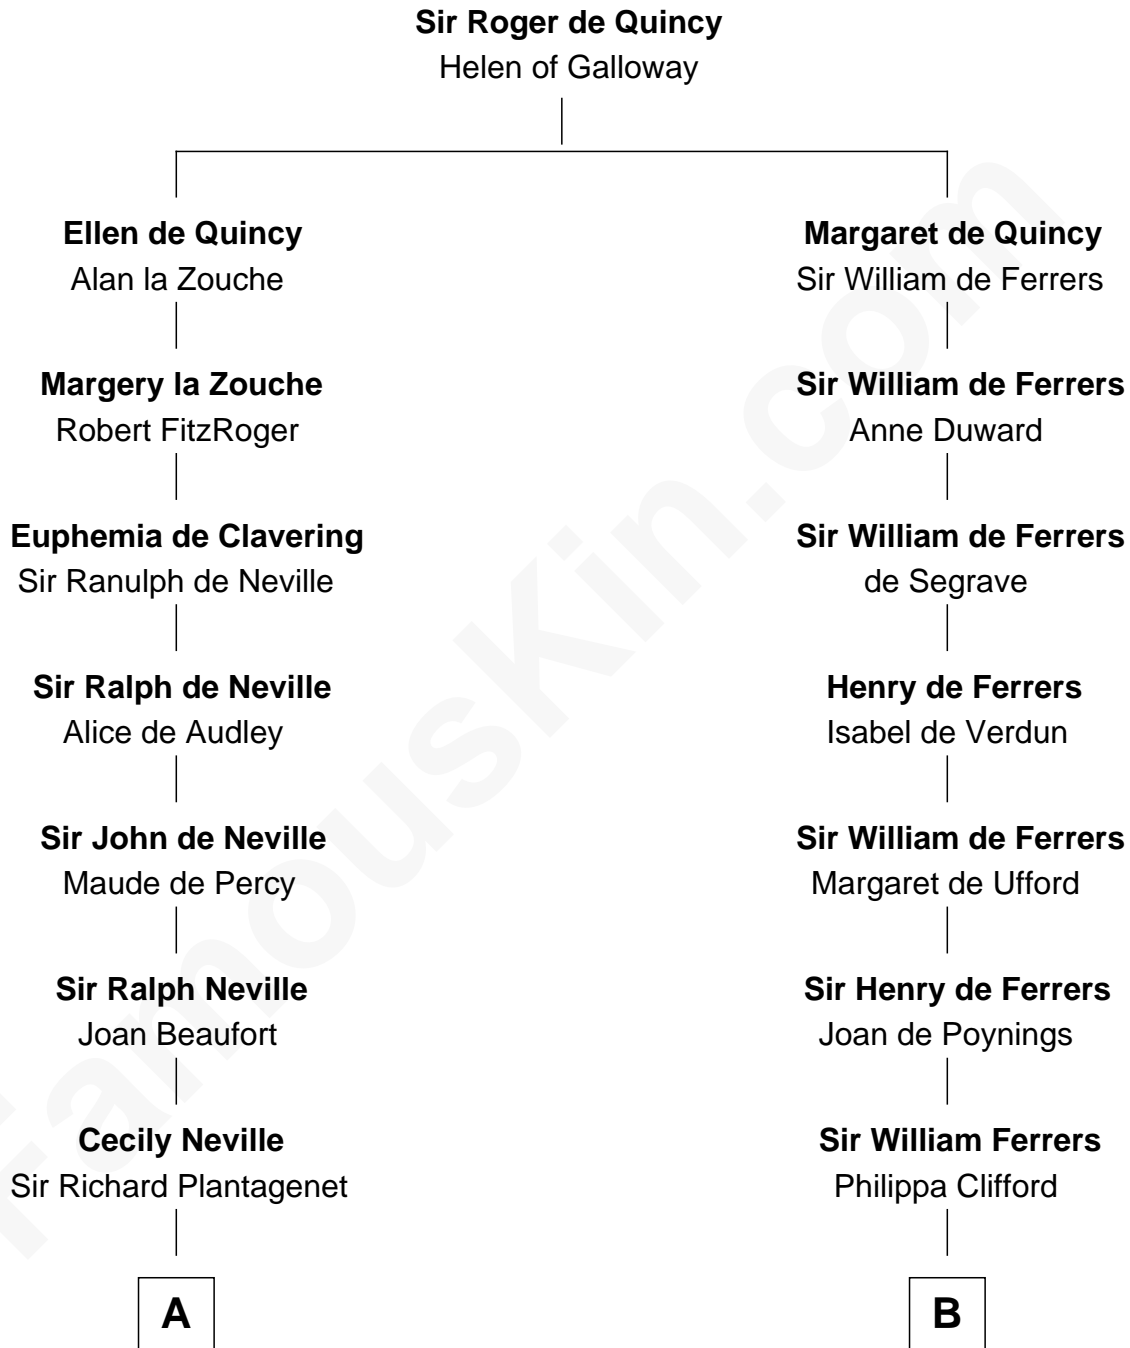

## Relationship Chart of

### King Henry VIII

*King of England*

9th cousin 11 times removed of

**Joseph Wharton**

*Founder of the Wharton School of Business*

**C**

**Thomas Rodman**

Mary Borden

**Hannah Rodman**

Samuel Rowland Fisher

**Deborah Fisher**

William Wharton

**Joseph Wharton**

*Founder, Wharton School of Business*

FamousKin.com