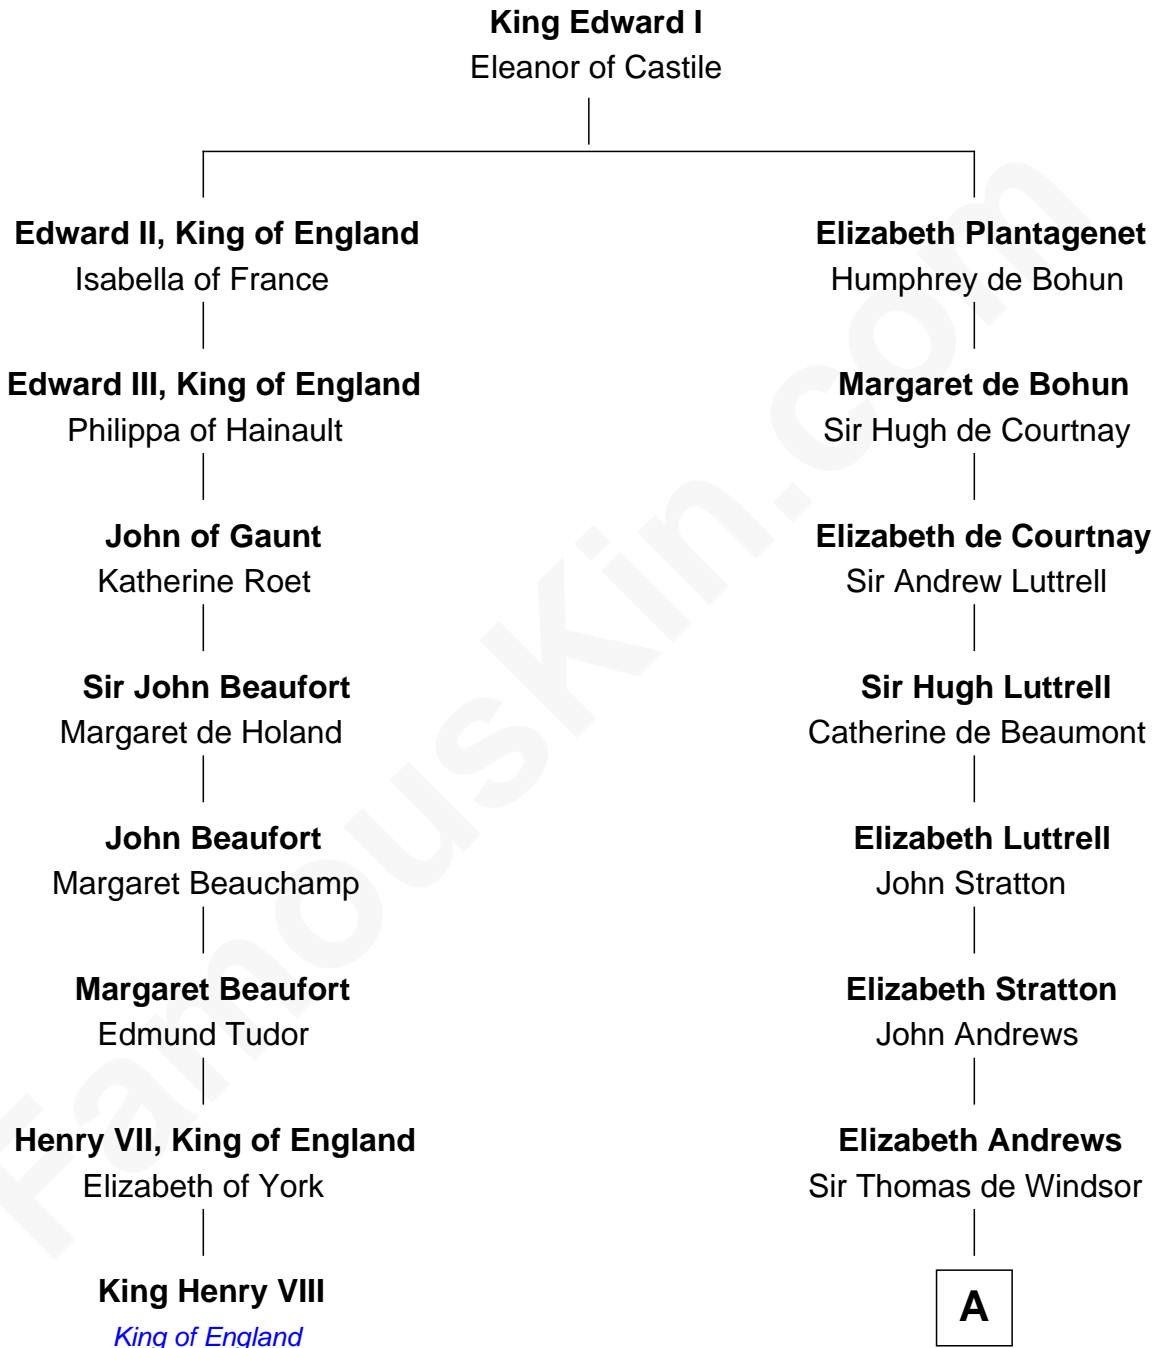

FamousKin.com

Relationship Chart of

King Henry VIII

King of England

7th cousin 7 times removed of

Benjamin Harrison V
Signer of the Declaration of Independence

A

—
Sir Andrews de Windsor

Elizabeth Blount

—
Edith Windsor

George Ludlow

—
Thomas Ludlow

Jane Pyle

—
Gabriel Ludlow

Phillis - - - - -

—
Sarah Ludlow