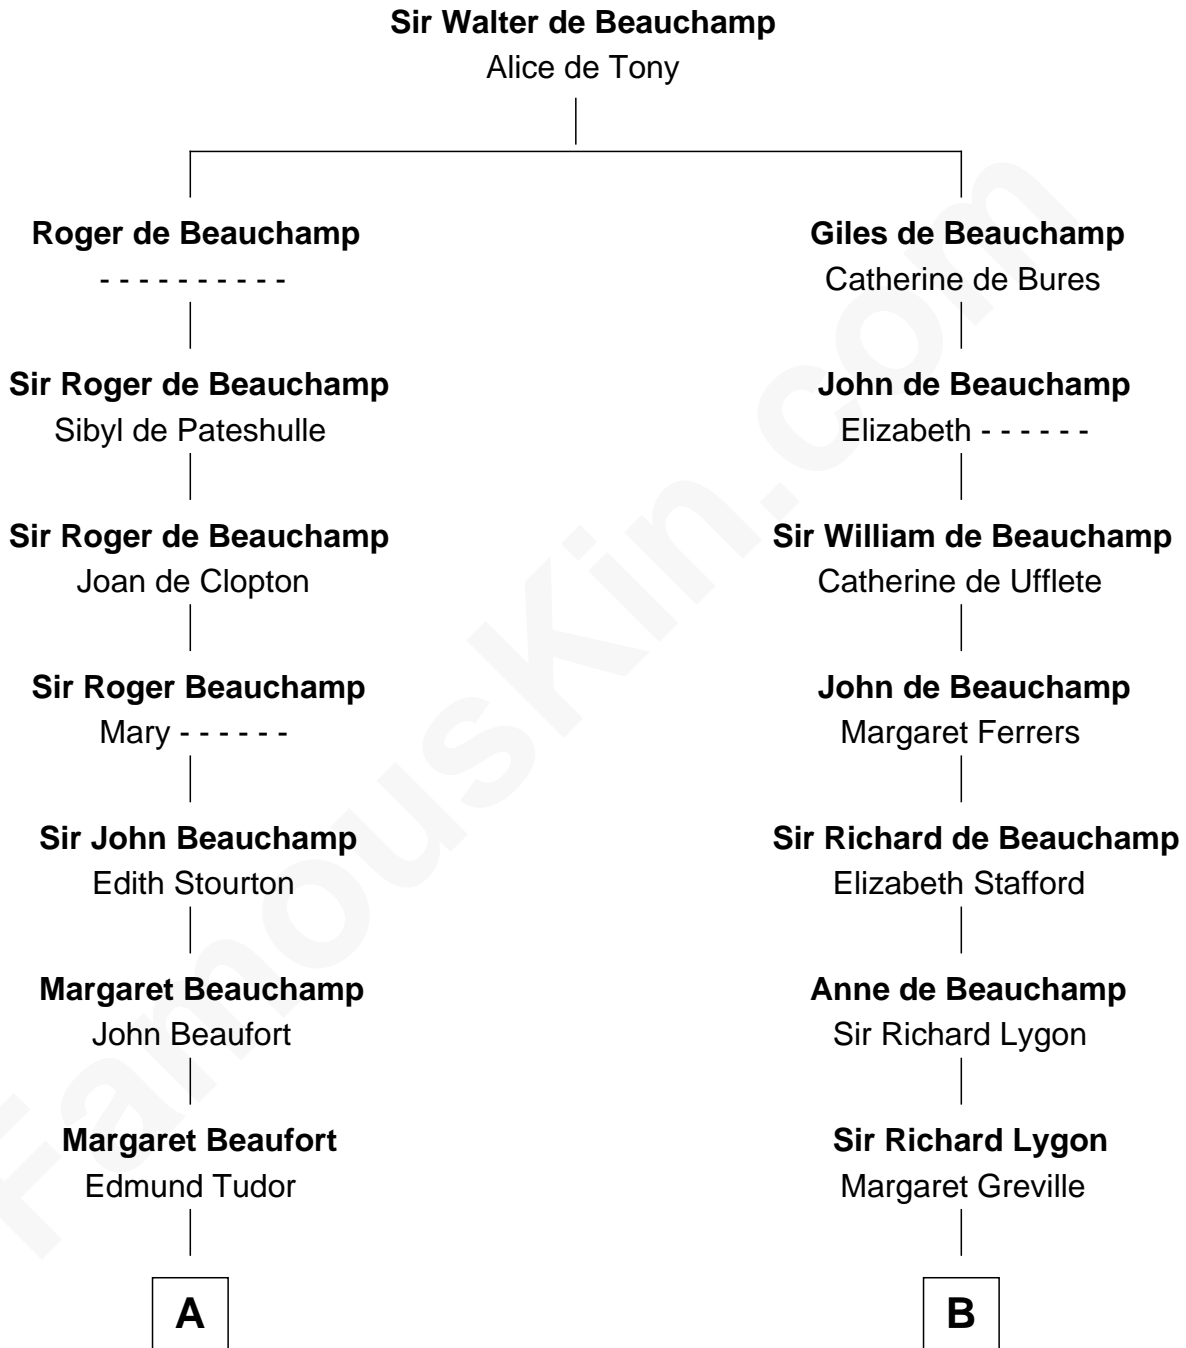

## Relationship Chart of

### King Henry VIII

*King of England*

8th cousin 12 times removed of

### General George C. Marshall

*Author of "The Marshall Plan"*

**C**

**Matilda Battaile Taliaferro**

Martin Marshall

**William Champe Marshall**

Susan Myers

**George Catlett Marshall**