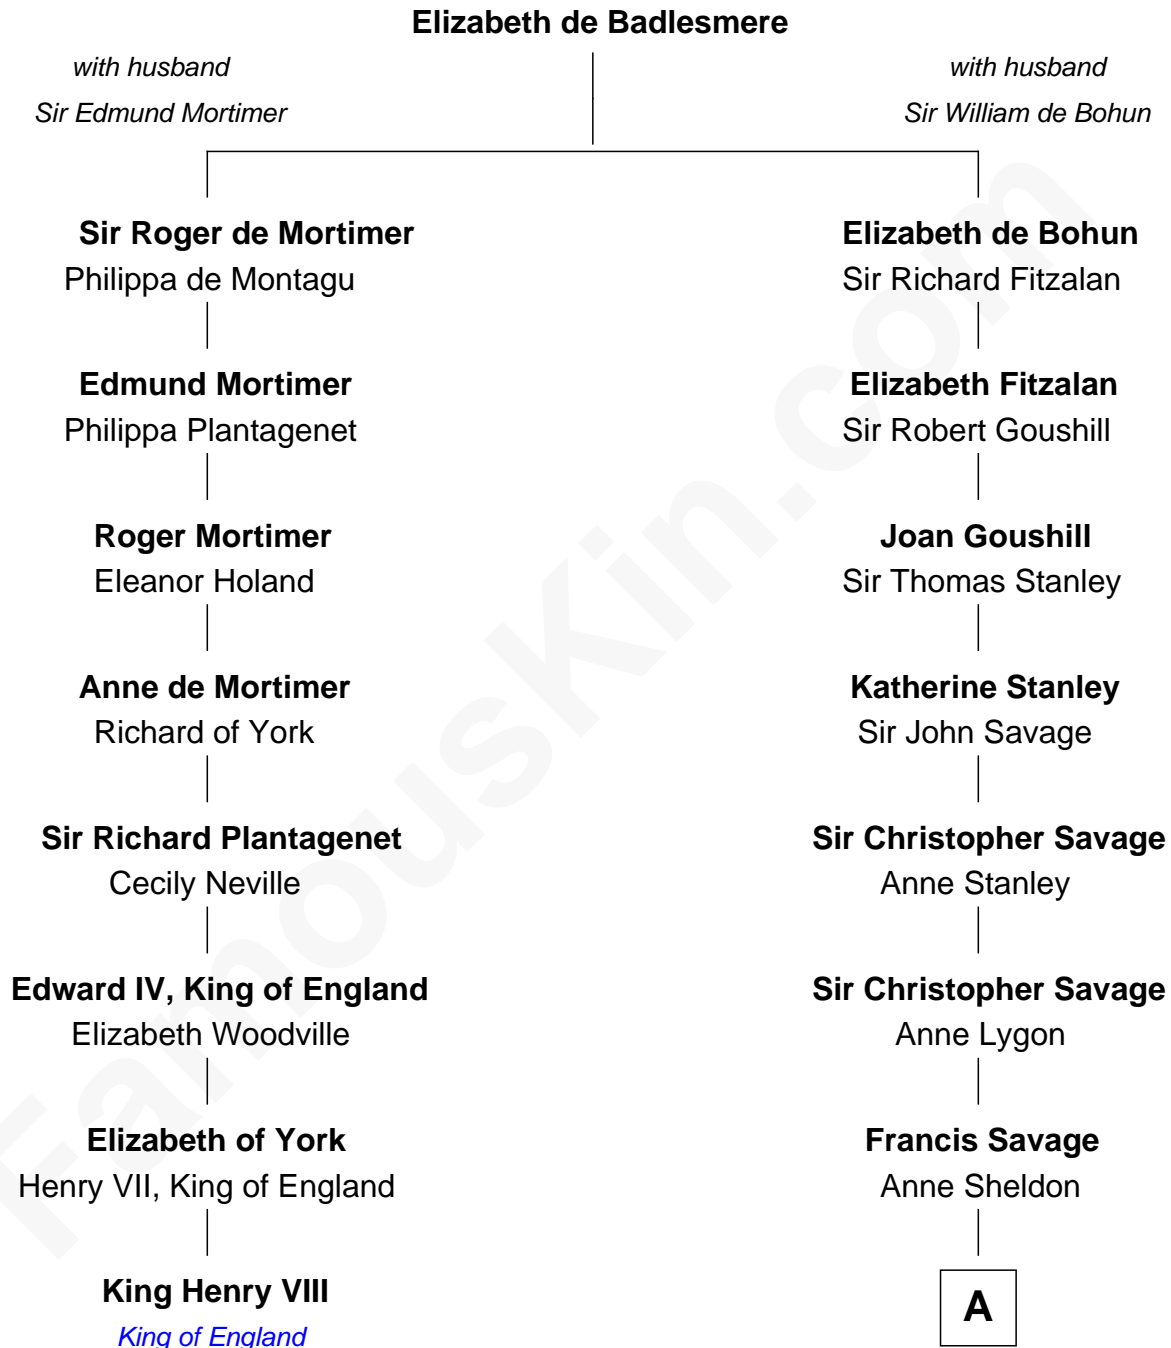

FamousKin.com

Relationship Chart of

King Henry VIII

King of England

7th cousin 11 times removed of

General George C. Marshall

Author of "The Marshall Plan"

A

Walter Savage

Elizabeth Hall

Ralph Savage

Anthony Savage

Sarah Constable

Alice Savage

Francis Thornton

Col. Francis Thornton

Mary Taliaferro

Mary Thornton

Nicholas Battaile

Mary Battaile

William Taliaferro

Nicholas Taliaferro

Ann Champe Taliaferro

Matilda Battaile Taliaferro