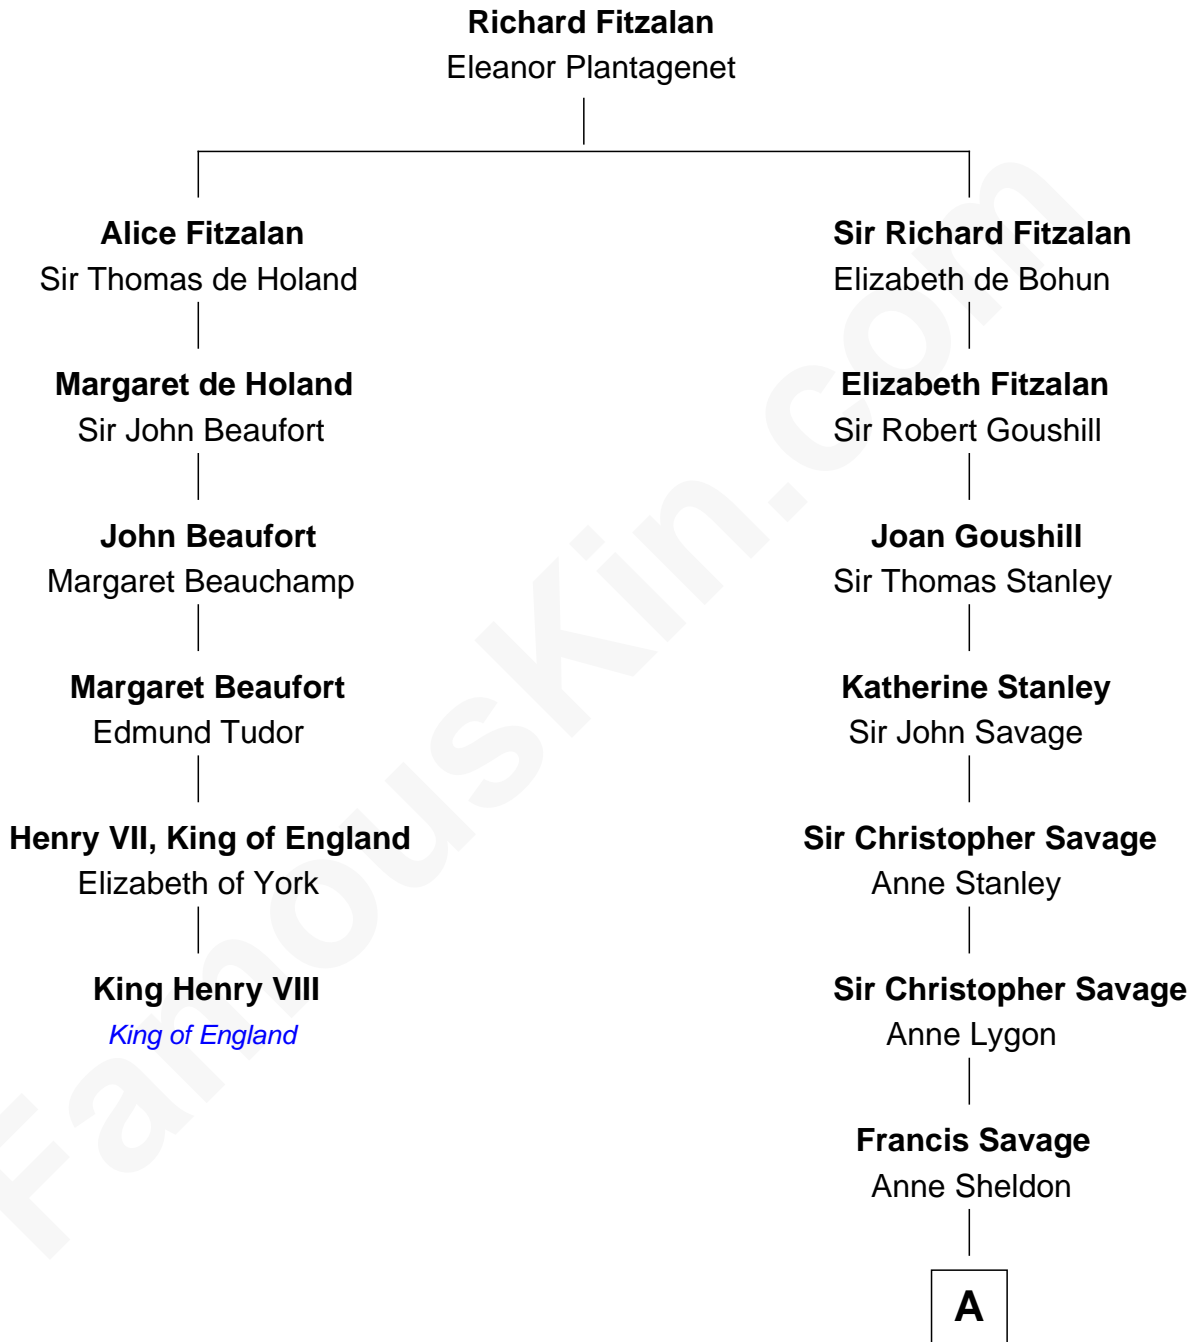

FamousKin.com
Relationship Chart of
King Henry VIII
King of England

5th cousin 13 times removed of
General George C. Marshall
Author of "The Marshall Plan"

A

Walter Savage

Elizabeth Hall

Ralph Savage

Anthony Savage

Sarah Constable

Alice Savage

Francis Thornton

Col. Francis Thornton

Mary Taliaferro

Mary Thornton

Nicholas Battaile

Mary Battaile